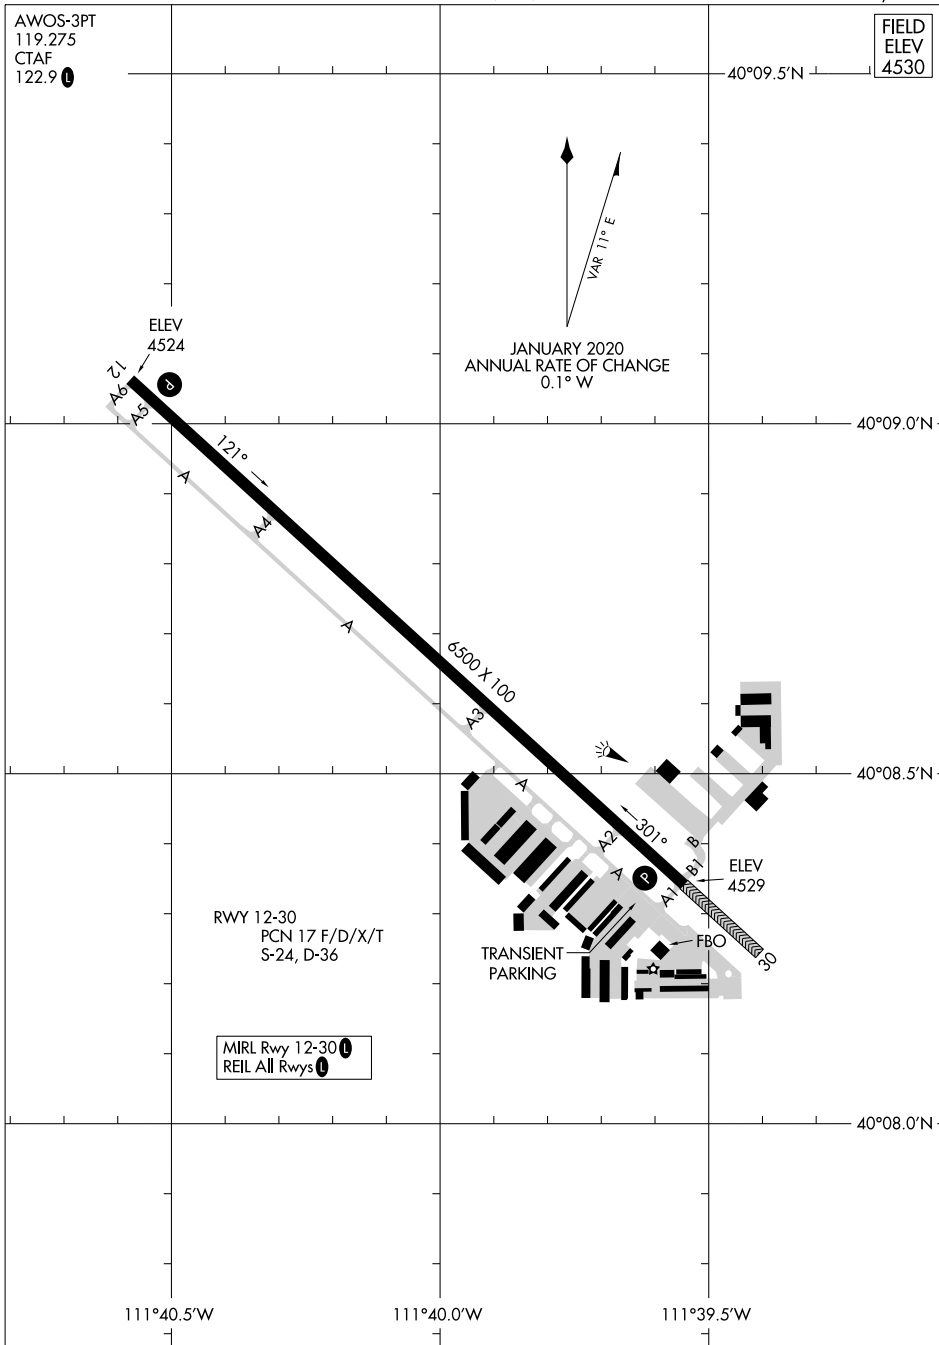

26134

AIRPORT DIAGRAM

SPANISH FORK MUNI/WOODHOUSE FLD (SPK)
AL-11420 (FAA)
SPANISH FORK, UTAH

AWOS-3PT
119.275
CTAF
122.9

FIELD
ELEV
4530

SW-4, 14 MAY 2026 to 11 JUN 2026

SW-4, 14 MAY 2026 to 11 JUN 2026

AIRPORT DIAGRAM