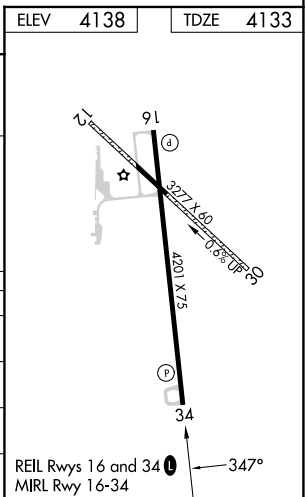

SW-1, 14 MAY 2026 to 11 JUN 2026

SW-1, 14 MAY 2026 to 11 JUN 2026