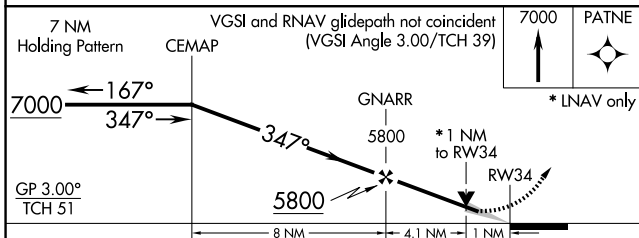

WAAS CH 61241 W34A	APP CRS 347°	Rwy Ldg 4201 TDZE 4133 Apt Elev 4138
--	------------------------	---

RNAV (GPS) RWY 34

YUMA MUNI (2V6)

⚠ Circling NA to Rws 12 and 30. For uncompensated Baro-VNAV Systems, LNAV/VNAV NA below -23°C (-9°F) or above 54°C (130°F), DME/DME RNP-0.3 NA.

MISSED APPROACH: Climb to 7000 direct PATNE and hold.

AWOS-3 135.375	DENVER CENTER 133.95 317.55	UNICOM 122.8 (CTAF)
--------------------------	---------------------------------------	-------------------------------