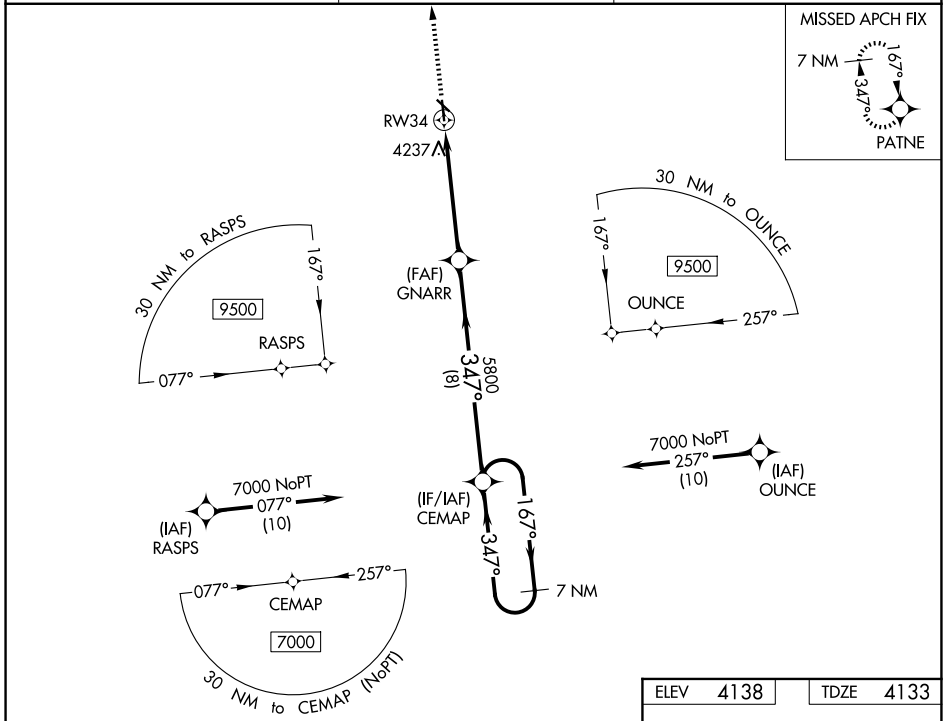

WAAS CH 61241 W34A	APP CRS 347°	Rwy Ldg 4201 TDZE 4133 Apt Elev 4138
--	------------------------	---

RNAV (GPS) RWY 34

YUMA MUNI (2V6)

⚠ Circling NA to Rws 12 and 30. For uncompensated Baro-VNAV Systems, LNAV/VNAV NA below -23°C (-9°F) or above 54°C (130°F), DME/DME RNP-0.3 NA.

MISSED APPROACH: Climb to 7000 direct PATNE and hold.

AWOS-3 135.375	DENVER CENTER 133.95 317.55	UNICOM 122.8 (CTAF)
--------------------------	---------------------------------------	-------------------------------

CATEGORY	A	B	C	D
LPV DA	4333-1	200 (200-1)		NA
LNAV/VNAV DA	4383-1	250 (300-1)		NA
LNAV MDA	4500-1	367 (400-1)		NA
CIRCLING	4620-1 482 (500-1)	4640-1 502 (600-1)	4700-1½ 562 (600-1½)	NA

SW-1, 14 MAY 2026 to 11 JUN 2026

SW-1, 14 MAY 2026 to 11 JUN 2026