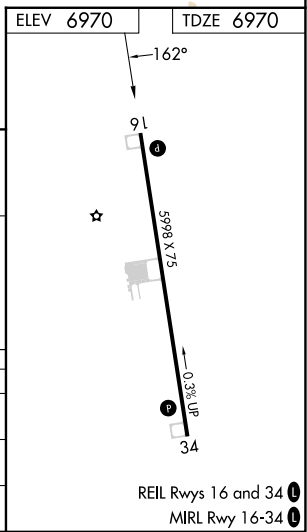

WAAS CH 86246 W16A	APP CRS 162°	Rwy Ldg TDZE Apt Elev	5998 6970 6970

RNAV (GPS) RWY 16

MONTICELLO (U64)

RNP APCH - GPS.	MISSED APPROACH: Climb to 7700 then climbing left turn to 9300 direct BUMMP and hold.
For uncompensated Baro-VNAV systems, LNAV/VNAV NA below -28°C or above 54°C.	

AWOS-3PT 121.025	DENVER CENTER 127.55 256.875	UNICOM 122.8 (CTAF)

CATEGORY	A	B	C	D
LPV DA	7170-1	200 (200-1)		NA
LNAV/VNAV DA	7407-1¼	437 (500-1¼)		NA
LNAV MDA	7660-1	690 (700-1)		NA

SW-4, 14 MAY 2026 to 11 JUN 2026

SW-4, 14 MAY 2026 to 11 JUN 2026