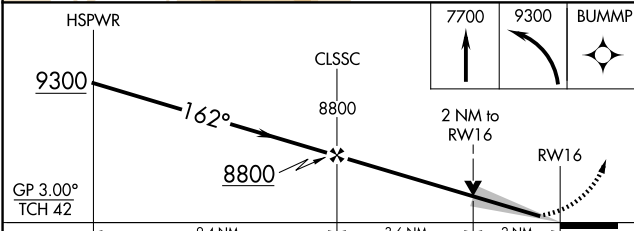

WAAS CH 86246 W16A	APP CRS 162°	Rwy Ldg TDZE Apt Elev	5998 6970 6970
--	------------------------	-----------------------------	---

RNAV (GPS) RWY 16

MONTICELLO (U64)

RNP APCH - GPS.	MISSED APPROACH: Climb to 7700 then climbing left turn to 9300 direct BUMMP and hold.
For uncompensated Baro-VNAV systems, LNAV/VNAV NA below -28°C or above 54°C.	

AWOS-3PT 121.025	DENVER CENTER 127.55 256.875	UNICOM 122.8 (CTAF)
----------------------------	--	-------------------------------

CATEGORY	A	B	C	D
LPV DA	7170-1	200 (200-1)		NA
LNAV/VNAV DA	7407-1¼	437 (500-1¼)		NA
LNAV MDA	7660-1	690 (700-1)		NA