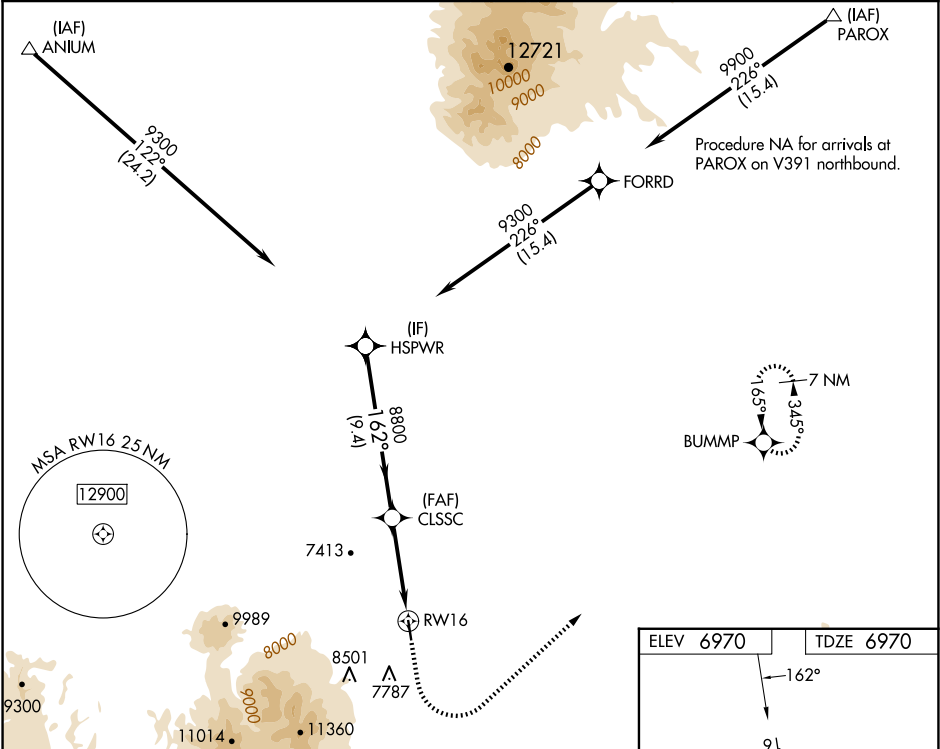

WAAS CH 86246 W16A	APP CRS 162°	Rwy Ldg TDZE Apt Elev	5998 6970 6970
--	------------------------	-----------------------------	---

RNAV (GPS) RWY 16

MONTICELLO (U64)

RNP APCH - GPS.	MISSED APPROACH: Climb to 7700 then climbing left turn to 9300 direct BUMMP and hold.
For uncompensated Baro-VNAV systems, LNAV/VNAV NA below -28°C or above 54°C.	

AWOS-3PT 121.025	DENVER CENTER 127.55 256.875	UNICOM 122.8 (CTAF)
----------------------------	--	-------------------------------

CATEGORY	A	B	C	D
LPV DA	7170-1	200 (200-1)		NA
LNAV/VNAV DA	7407-1¼	437 (500-1¼)		NA
LNAV MDA	7660-1	690 (700-1)		NA

SW-4, 14 MAY 2026 to 11 JUN 2026

SW-4, 14 MAY 2026 to 11 JUN 2026