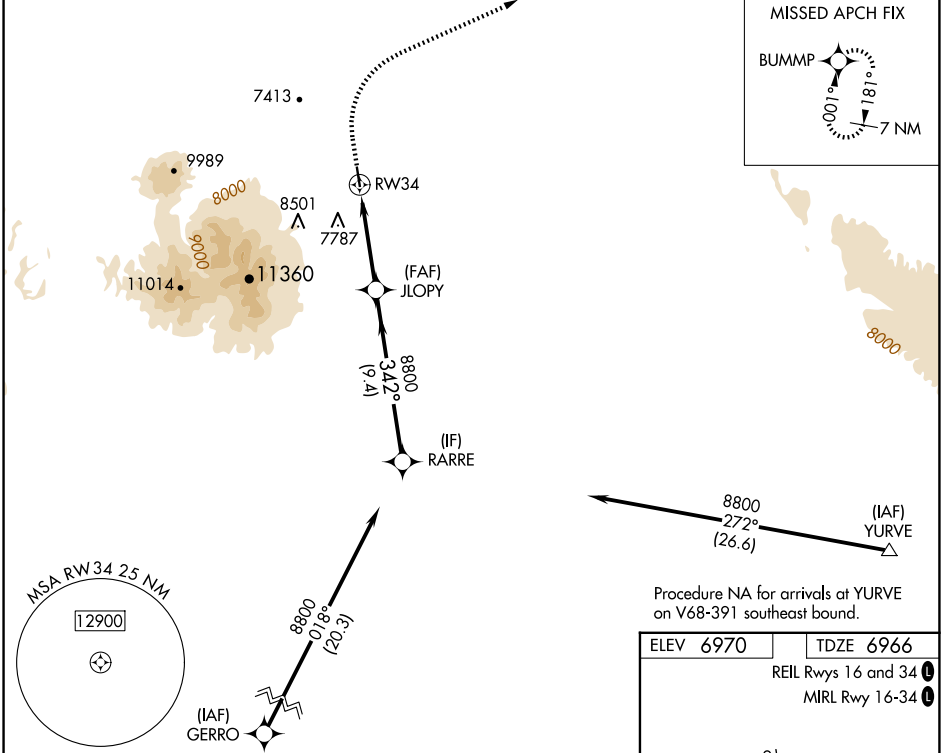

WAAS CH 45546 W34A	APP CRS 342°	Rwy Ldg TDZE Apt Elev	5998 6966 6970
--	------------------------	-----------------------------	---

RNAV (GPS) RWY 34

MONTICELLO (U64)

RNP APCH - GPS.

For uncompensated Baro-VNAV systems, LNAV/VNAV NA below -28°C or above 54°C.

MISSED APPROACH: Climb to 7600 then climbing right turn to 9700 direct BUMMP and hold.

AWOS-3PT
121.025

DENVER CENTER
127.55 256.875

UNICOM
122.8 (CTAF)

ELEV 6970	TDZE 6966
REIL Rwys 16 and 34	
MIRL Rwy 16-34	

CATEGORY	A	B	C	D
LPV DA	7166-1	200 (200-1)		NA
LNAV/VNAV DA	7580-1¾	614 (700-1¾)		NA
LNAV MDA	7540-1	574 (600-1)		NA

SW-4, 14 MAY 2026 to 11 JUN 2026

SW-4, 14 MAY 2026 to 11 JUN 2026