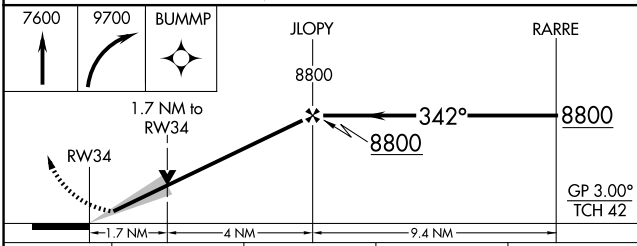

MISSED APPROACH: Climb to 7600 then climbing right turn to 9700 direct BUMMP and hold.

AWOS-3PT
121.025

DENVER CENTER
127.55 256.875

UNICOM
122.8 (CTAF)

ELEV 6970	TDZE 6966
REIL Rwys 16 and 34	
MIRL Rwy 16-34	