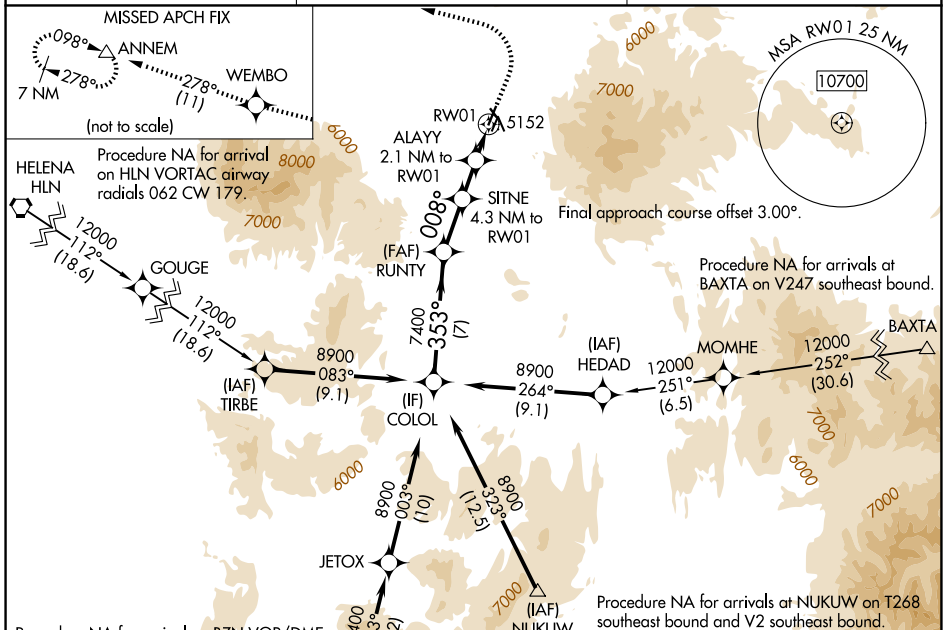

WAAS CH 81848 W01A	APP CRS 008°	Rwy Ldg TDZE Apt Elev	6100 5046 5065
---------------------------------	------------------------	-----------------------------	---

RNAV (GPS) RWY 1

WHITE SULPHUR SPRINGS (7S6)

RNP APCH - GPS.

▼ For uncompensated Baro-VNAV systems, LNAV/VNAV NA below -25°C or above 54°C. Circling NA to Rwy's 13 and 31. Circling NA for Cats C and D east of Rwy 1-19. Circling NA for all Cats east of Rwy 1-19 at night.

MISSED APPROACH: Climb to 5500 then climbing left turn to 9400 direct WEMBO and on track 278° to ANNEM and hold.

AWOS-3PT 118.525	SALT LAKE CENTER 133.4 285.4	CTAF 122.9
----------------------------	--	----------------------

NW-1, 14 MAY 2026 to 11 JUN 2026

NW-1, 14 MAY 2026 to 11 JUN 2026