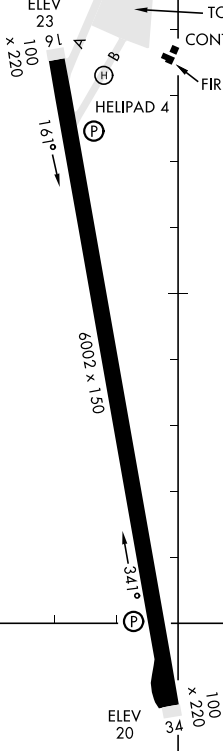

# AIRPORT DIAGRAM

[USN]

BARKING SANDS PMRF (PHBK)

KEKAHA, KAUAI I, HAWAII

ATIS 128.0 ★  
 TOWER ★  
 126.2 360.2  
 GND CON ★  
 124.2 340.2  
 UNICOM 122.8

FIELD  
 ELEV  
 23

159° 48' W

159° 47' W

22° 02' N

22° 01' N

ORCA Apron  
 FIGHTER PARKING  
 HELIPAD 1  
 RED LABEL/HAZ CARGO 1.1 (Spots 6-9)  
 HELIPAD 2  
 NAVY LINE PARKING  
 P-3 PAD  
 HELIPAD 3  
 HANGAR/BASE OPS 120  
 WEATHER  
 TOWER APRON PARKING  
 CONTROL TOWER 96  
 FIRE STATION  
 HELIPAD 4

HIRL all rwys

Rwy 16-34  
 PCN 40 F/A/W/T

PAC, 14 MAY 2026 to 09 JUL 2026