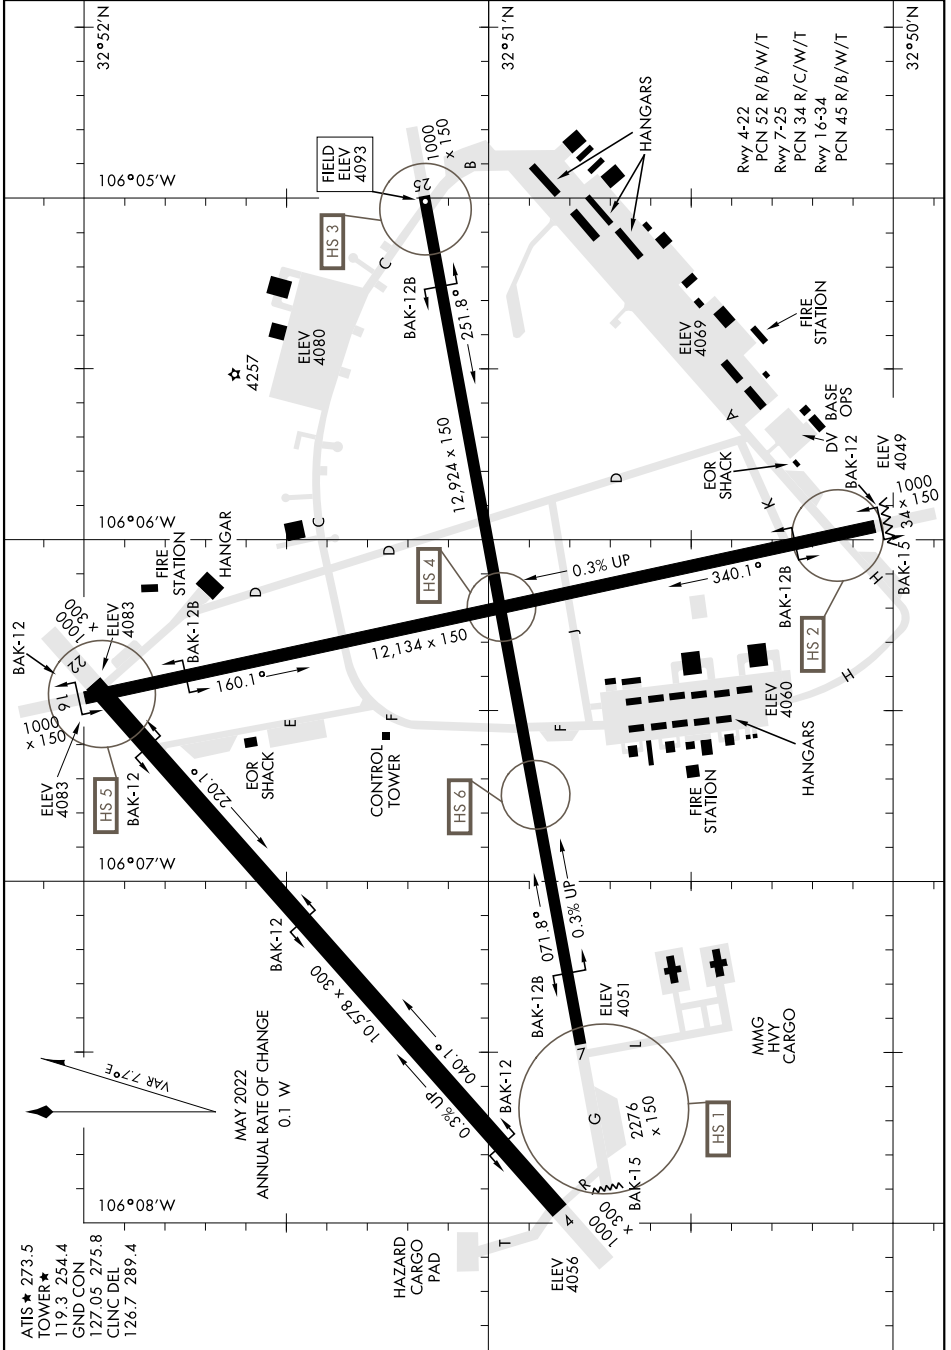

AIRPORT DIAGRAM

AL-7 [USAF]

HOLLOMAN AFB (KHMN)
ALAMOGORDO, NEW MEXICO

SW-1, 11 JUN 2026 to 09 JUL 2026

SW-1, 11 JUN 2026 to 09 JUL 2026

AIRPORT DIAGRAM

ALAMOGORDO, NEW MEXICO
HOLLOMAN AFB (KHMN)

- ATIS ★ 273.5
- TOWER ★ 119.3 254.4
- GND CON 127.05 275.8
- CLNC DEL 126.7 289.4