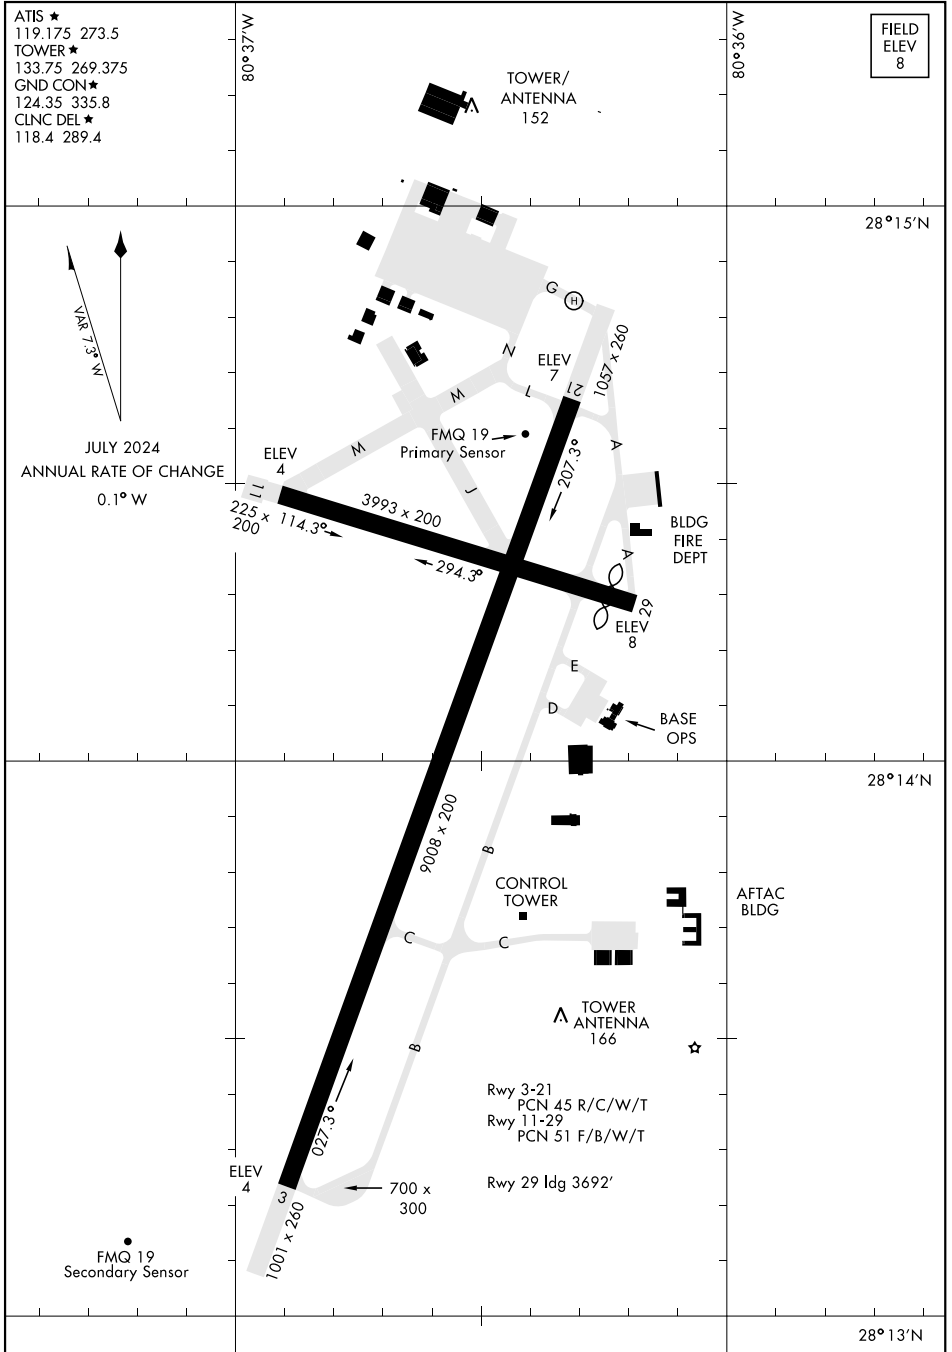

AIRPORT DIAGRAM

[USAF]

PATRICK SFB (KCOF)
COCOA BEACH, FLORIDA

SE-3, 11 JUN 2026 to 09 JUL 2026

SE-3, 11 JUN 2026 to 09 JUL 2026

AIRPORT DIAGRAM

COCOA BEACH, FLORIDA
PATRICK SFB (KCOF)