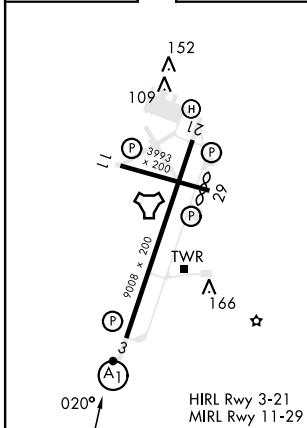

# TACAN RWY 3

TACAN COF Chan 97	APCH CRS 020°	Rwy ldg TDZE Arprt Elev	9008 5 8
----------------------	------------------	-------------------------------	----------------

[USAF]

PATRICK SFB (KCOF)

▼ \* When ALS inop, increase CAT AB RVR to 55 and vis to 1 mile, CAT CDE vis to 1 3/8 miles.  
 \*\* Circling not authorized NW of Rwy 3-21.

MISSED APPROACH: Climb to 600, then climbing right turn to 3000 and intercept COF TACAN R-110 to ZEVEX/12 DME and hold, continue climb in hold to 3000.

ATIS ★ 119.175 273.5	ORLANDO APP CON ★ 126.025 281.425	TOWER ★ 133.75 269.375	GND CON ★ 124.35 335.8	CLNC DEL ★ 118.4 289.4
-------------------------	--------------------------------------	---------------------------	---------------------------	---------------------------

EMERG SAFE ALT 100 NM 3000  
 ELEV 8 TDZE 5

CATEGORY	A	B	C	D	E
S-03*	520/24	515 (600-1/2)	520/55	515 (600-1)	
CIRCLING**	520-1	512 (600-1)	540-1 1/2 532 (600-1 1/2)	560-2 552 (600-2)	580-2 572 (600-2)

# TACAN RWY 3

SE-3, 11 JUN 2026 to 09 JUL 2026

SE-3, 11 JUN 2026 to 09 JUL 2026