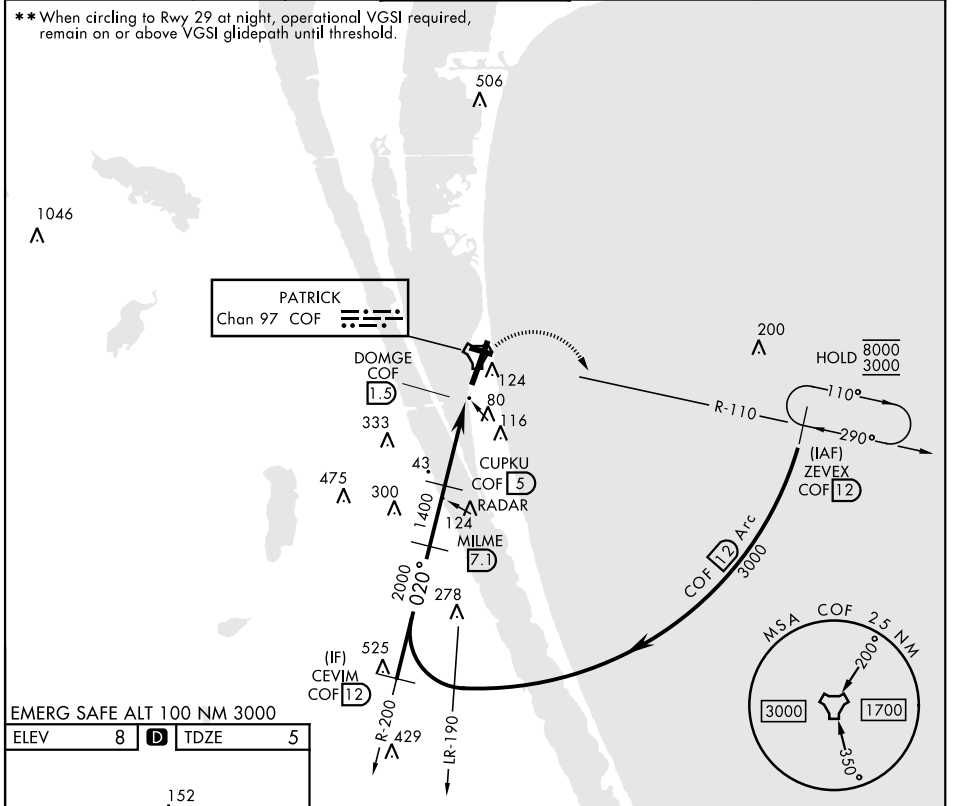

# TACAN RWY 3

TACAN COF Chan 97	APCH CRS 020°	Rwy ldg TDZE Arprt Elev	9008 5 8
----------------------	------------------	-------------------------------	----------------

[USAF]

PATRICK SFB (KCOF)

▼ \* When ALS inop, increase CAT AB RVR to 55 and vis to 1 mile, CAT CDE vis to 1 3/8 miles.  
 \*\* Circling not authorized NW of Rwy 3-21.

MISSED APPROACH: Climb to 600, then climbing right turn to 3000 and intercept COF TACAN R-110 to ZEVEX/12 DME and hold, continue climb in hold to 3000.

ATIS ★ 119.175 273.5	ORLANDO APP CON ★ 126.025 281.425	TOWER ★ 133.75 269.375	GND CON ★ 124.35 335.8	CLNC DEL ★ 118.4 289.4
-------------------------	--------------------------------------	---------------------------	---------------------------	---------------------------

EMERG SAFE ALT 100 NM 3000  
 ELEV 8 TDZE 5

CATEGORY	A	B	C	D	E
S-03*	520/24	515 (600-1/2)	520/55	515 (600-1)	
CIRCLING**	520-1	512 (600-1)	540-1 1/2 532 (600-1 1/2)	560-2 552 (600-2)	580-2 572 (600-2)

# TACAN RWY 3

SE-3, 11 JUN 2026 to 09 JUL 2026

SE-3, 11 JUN 2026 to 09 JUL 2026