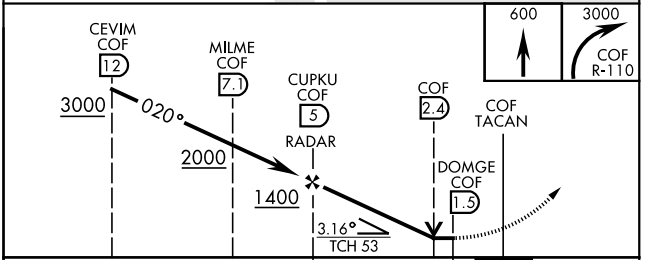

# TACAN RWY 3

TACAN COF Chan 97	APCH CRS 020°	Rwy ldg TDZE Arprt Elev	9008 5 8
----------------------	------------------	-------------------------------	----------------

[USAF]

PATRICK SFB (KCOF)

▼ \* When ALS inop, increase CAT AB RVR to 55 and vis to 1 mile, CAT CDE vis to 1 3/8 miles.  
 \*\* Circling not authorized NW of Rwy 3-21.

MISSED APPROACH: Climb to 600, then climbing right turn to 3000 and intercept COF TACAN R-110 to ZEVEX/12 DME and hold, continue climb in hold to 3000.

ATIS ★ 119.175 273.5	ORLANDO APP CON ★ 126.025 281.425	TOWER ★ 133.75 269.375	GND CON ★ 124.35 335.8	CLNC DEL ★ 118.4 289.4
-------------------------	--------------------------------------	---------------------------	---------------------------	---------------------------

EMERG SAFE ALT 100 NM 3000  
 ELEV 8 TDZE 5

CATEGORY	A	B	C	D	E
S-03*	520/24	515 (600-1/2)	520/55	515 (600-1)	
CIRCLING**	520-1	512 (600-1)	540-1 1/2 532 (600-1 1/2)	560-2 552 (600-2)	580-2 572 (600-2)

# TACAN RWY 3

SE-3, 11 JUN 2026 to 09 JUL 2026

SE-3, 11 JUN 2026 to 09 JUL 2026