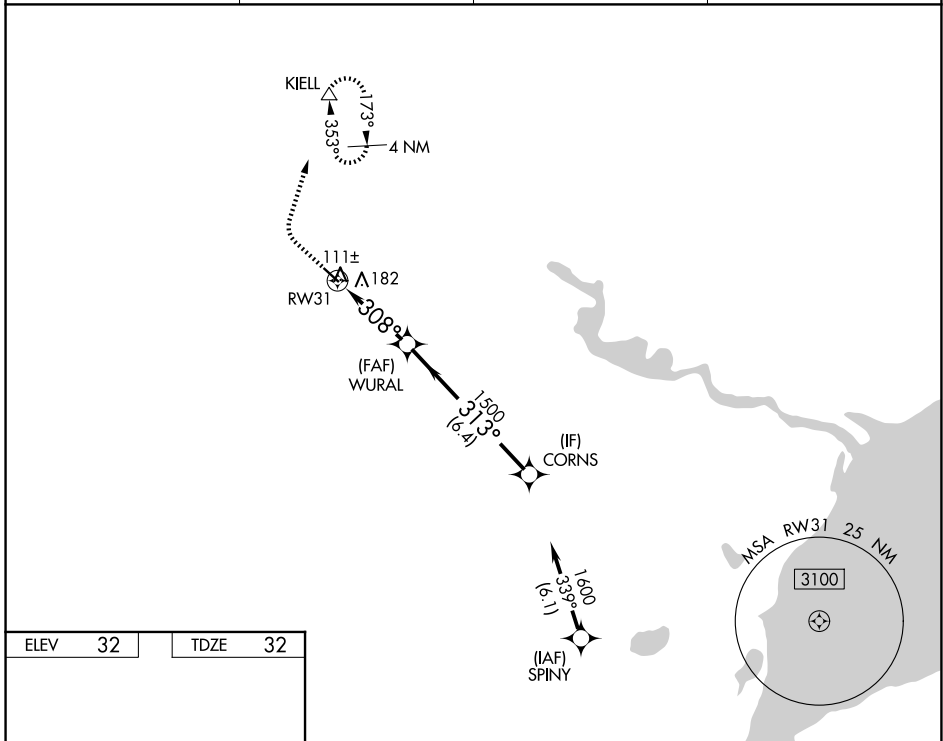

WAAS CH 58241 W31A	APP CRS 308°	Rwy Ldg TDZE Apt Elev	3934 32 32
--	------------------------	-----------------------------	---------------------------------------

RNAV (GPS) RWY 31

BEAUMONT MUNI (BMT)

RNP APCH - GPS.		MISSED APPROACH: Climb to 500 then climbing right turn to 2000 direct KIELL and hold, continue to climb-in-hold to 2000.	
<p>▼ Rwy 31 helicopter visibility reduction below 1 SM NA. ▲ Straight-in Rwy 31 NA at night, Circling Rwy 31 NA at night.</p>		AWOS-3PT 118.425	HOUSTON APP CON 121.3 377.1
		CLNC DEL 121.75	UNICOM 123.0 (CTAF)

500	2000	KIELL	CORNS			
↑	↷	△	1600			
RW31		WURAL	CORNS			
308°		313°	1500			
3.4 NM		6.4 NM				
≤4.00°	TCH 40					
CATEGORY		A	B	C	D	
LP	MDA	380-1	348 (400-1)	NA		
LNAV	MDA	500-1	468 (500-1)	NA		
CIRCLING		580-1 548 (600-1)	620-1 588 (600-1)	NA		

SC-5, 11 JUN 2026 to 09 JUL 2026

SC-5, 11 JUN 2026 to 09 JUL 2026