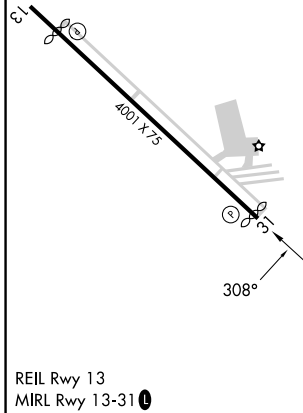

WAAS CH 58241 W31A	APP CRS 308°	Rwy Ldg TDZE Apt Elev	3934 32 32
--	------------------------	-----------------------------	---------------------------------------

RNAV (GPS) RWY 31

BEAUMONT MUNI (BMT)

RNP APCH - GPS.		MISSED APPROACH: Climb to 500 then climbing right turn to 2000 direct KIELL and hold, continue to climb-in-hold to 2000.	
<p>▼ Rwy 31 helicopter visibility reduction below 1 SM NA. ▲ Straight-in Rwy 31 NA at night, Circling Rwy 31 NA at night.</p>		AWOS-3PT 118.425	HOUSTON APP CON 121.3 377.1
		CLNC DEL 121.75	UNICOM 123.0 (CTAF)

500	2000	KIELL	CORNS			
↑	↷	△	1600			
RW31		WURAL	CORNS			
308°		313°	1500			
3.4 NM		6.4 NM				
≤4.00°	TCH 40					
CATEGORY		A	B	C	D	
LP	MDA	380-1	348 (400-1)	NA		
LNAV	MDA	500-1	468 (500-1)	NA		
CIRCLING		580-1 548 (600-1)	620-1 588 (600-1)	NA		