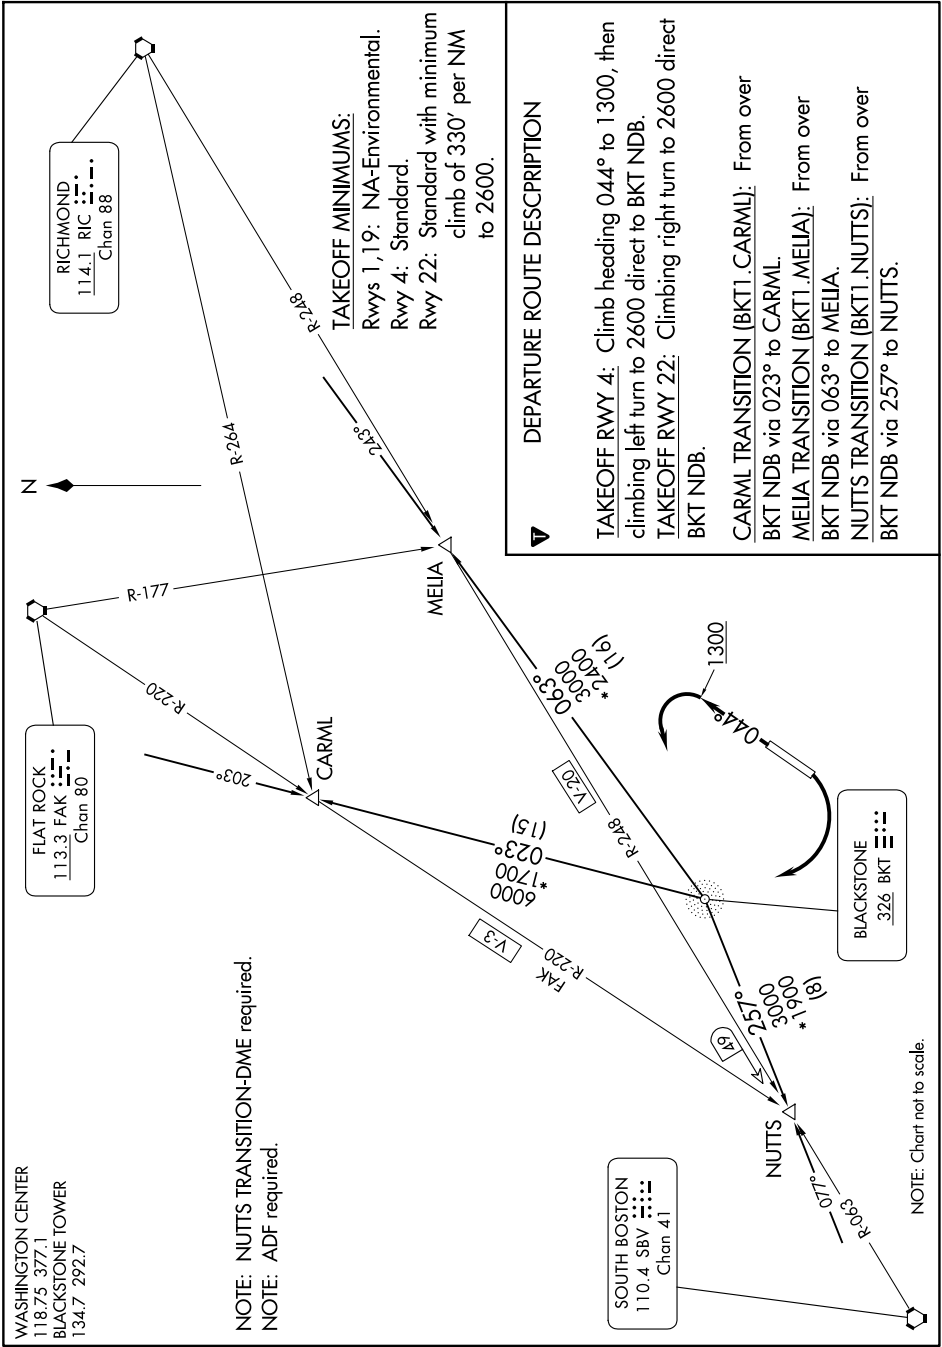

# BLACKSTONE ONE DEPARTURE

NE-3, 11 JUN 2026 to 09 JUL 2026