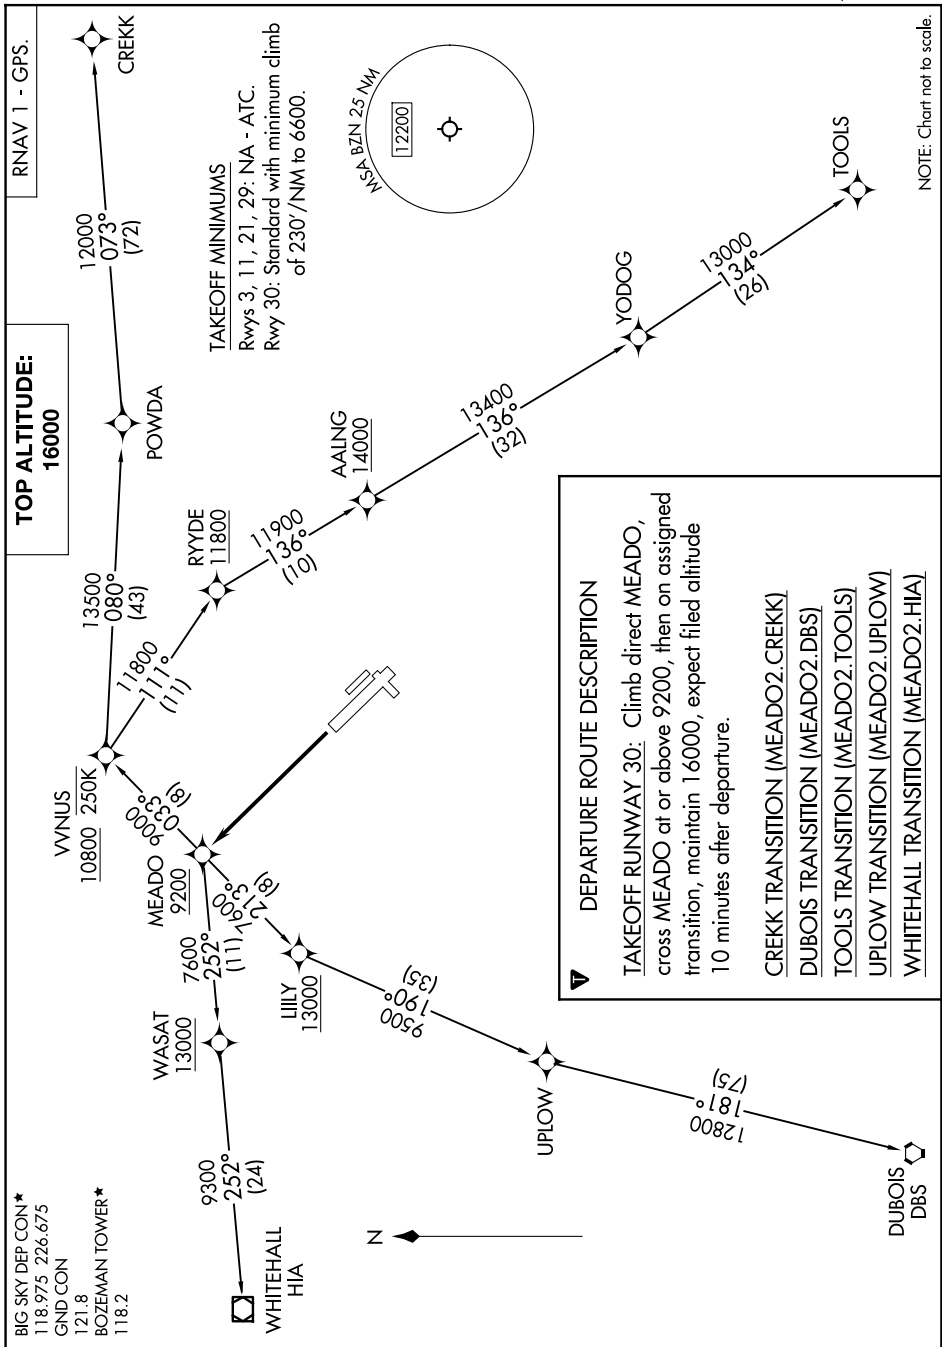

(MEADO2.MEADO) 26022

MEADO TWO DEPARTURE (RNAV)

AL-59 (FAA)

BOZEMAN YELLOWSTONE INTL (BZN)

BOZEMAN, MONTANA

9200 2019 60 of 2020 2019 11 11-1-WN

BIG SKY DEP CON*
 118.975 226.675
 GND CON
 121.8
 BOZEMAN TOWER*
 118.2

MEADO TWO DEPARTURE (RNAV)

(MEADO2.MEADO) 26DEC24

BOZEMAN, MONTANA
BOZEMAN YELLOWSTONE INTL (BZN)

NW-1, 11 JUN 2026 to 09 JUL 2026