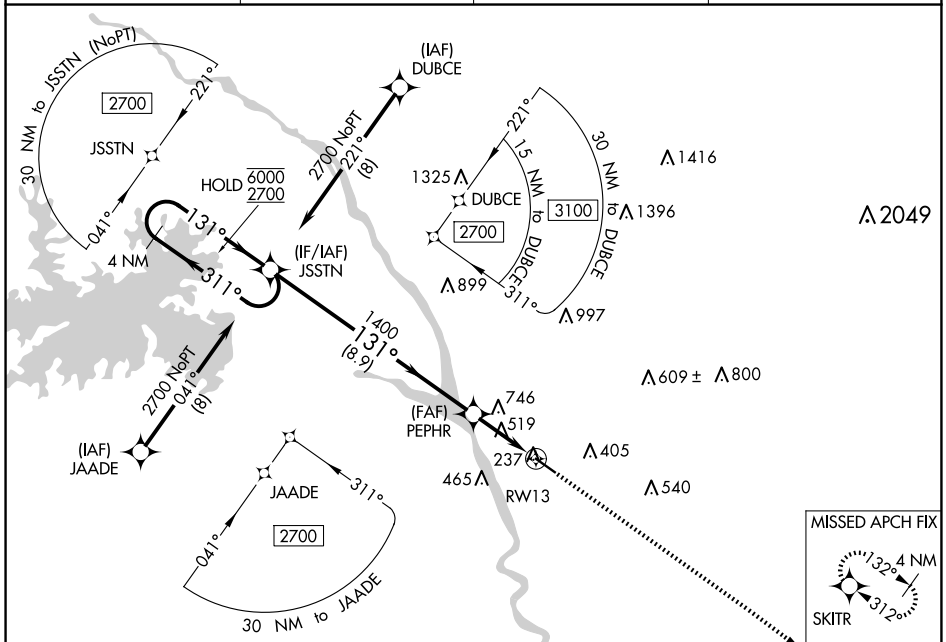

WAAS CH 49042 W13A	APP CRS 131°	Rwy Idg TDZE 193 Apt Elev 193	4999
--	------------------------	---	-------------

RNAV (GPS) RWY 13

JIM HAMILTON L B OWENS (CUB)

RNP APCH.		MISSED APPROACH: Climb to 2700 direct SKITR and hold.	
ASOS 118.675	COLUMBIA APP CON 133.4 285.6	CLNC DEL 124.4	UNICOM 123.075 (CTAF) 0

SE-2, 11 JUN 2026 to 09 JUL 2026

SE-2, 11 JUN 2026 to 09 JUL 2026

ELEV 193		TDZE 193	
4 NM Holding Pattern		VGSI and descent angles not coincident (VGSI Angle 4.00/TCH 30).	
CATEGORY	A	B	C
LP MDA	780-1	587 (600-1)	NA
LNAV MDA	1060-1 867 (900-1)	1060-1¼ 867 (900-1¼)	NA