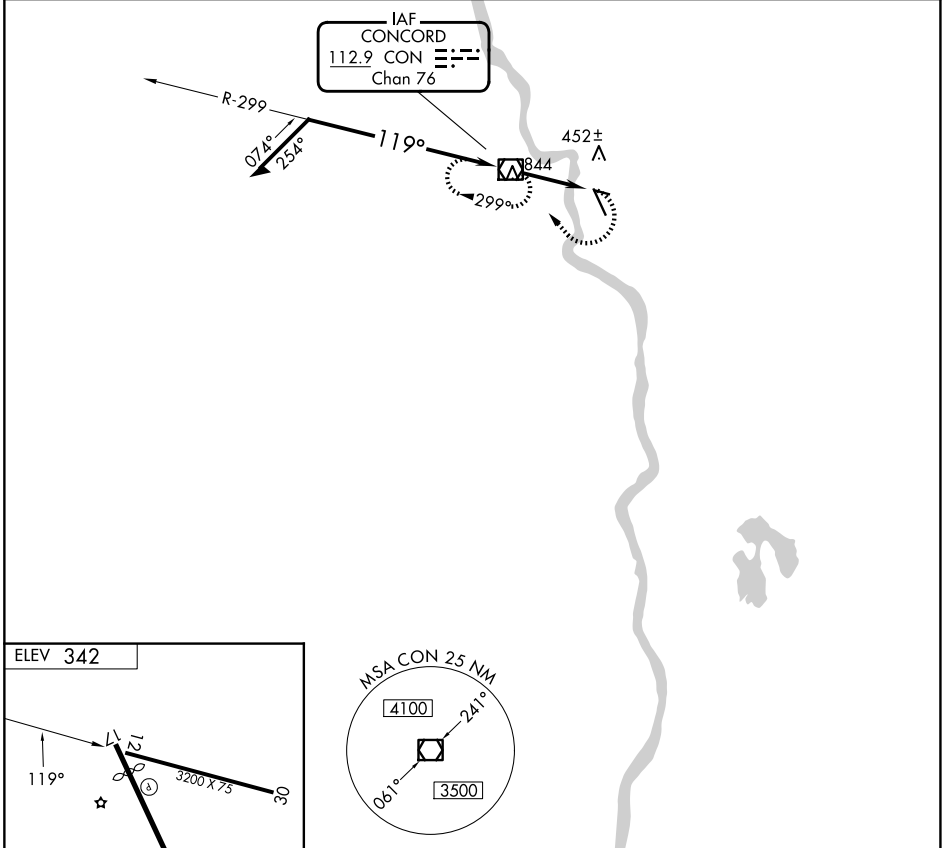

VOR/DME CON 112.9 Chan 76	APP CRS 119°	Rwy Ldg TDZE Apt Elev	N/A N/A 342
---	------------------------	-----------------------------	--

VOR-A
CONCORD MUNI (CON)

⚠ Circling Rwy 12, 17, 30 NA at night. MISSED APPROACH: Climbing right turn to 4000 direct CON VOR/DME and hold, continue climb-in-hold to 4000.

ASOS 132.325	BOSTON APP CON 127.35 269.075	UNICOM 122.7 (CTAF) 0
------------------------	---	---------------------------------

FAF to MAP 3.1 NM					
Knots	60	90	120	150	180
Min:Sec	3:06	2:04	1:33	1:14	1:02
CATEGORY	A	B	C	D	
CIRCLING	940-1 598 (600-1)	1080-1 738 (800-1)	1500-3	1158 (1200-3)	

NE-1, 11 JUN 2026 to 09 JUL 2026

NE-1, 11 JUN 2026 to 09 JUL 2026