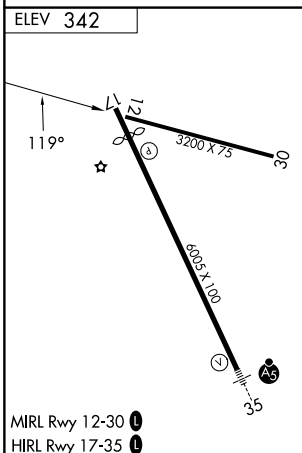

VOR/DME CON 112.9 Chan 76	APP CRS 119°	Rwy Ldg TDZE Apt Elev	N/A N/A 342
---	------------------------	-----------------------------	--

VOR-A
CONCORD MUNI (CON)

⚠ Circling Rwy 12, 17, 30 NA at night. MISSED APPROACH: Climbing right turn to 4000 direct CON VOR/DME and hold, continue climb-in-hold to 4000.

ASOS 132.325	BOSTON APP CON 127.35 269.075	UNICOM 122.7 (CTAF) 0
------------------------	---	---------------------------------

FAF to MAP 3.1 NM					
Knots	60	90	120	150	180
Min:Sec	3:06	2:04	1:33	1:14	1:02
CATEGORY	A	B	C	D	
CIRCLING	940-1 598 (600-1)	1080-1 738 (800-1)	1500-3	1158 (1200-3)	