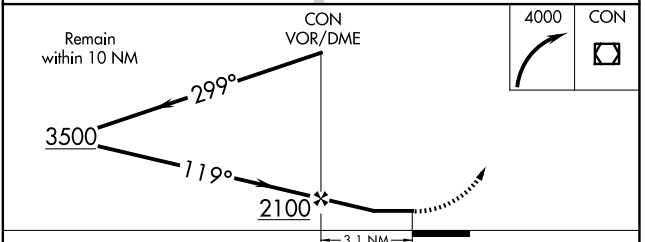

VOR/DME CON 112.9 Chan 76	APP CRS 119°	Rwy Ldg TDZE Apt Elev	N/A N/A 342

VOR-A
CONCORD MUNI (CON)

⚠ Circling Rwy 12, 17, 30 NA at night. MISSED APPROACH: Climbing right turn to 4000 direct CON VOR/DME and hold, continue climb-in-hold to 4000.

ASOS 132.325	BOSTON APP CON 127.35 269.075	UNICOM 122.7 (CTAF) 0

FAF to MAP 3.1 NM					
Knots	60	90	120	150	180
Min:Sec	3:06	2:04	1:33	1:14	1:02
CATEGORY	A	B	C	D	
CIRCLING	940-1 598 (600-1)	1080-1 738 (800-1)	1500-3	1158 (1200-3)	

NE-1, 11 JUN 2026 to 09 JUL 2026

NE-1, 11 JUN 2026 to 09 JUL 2026