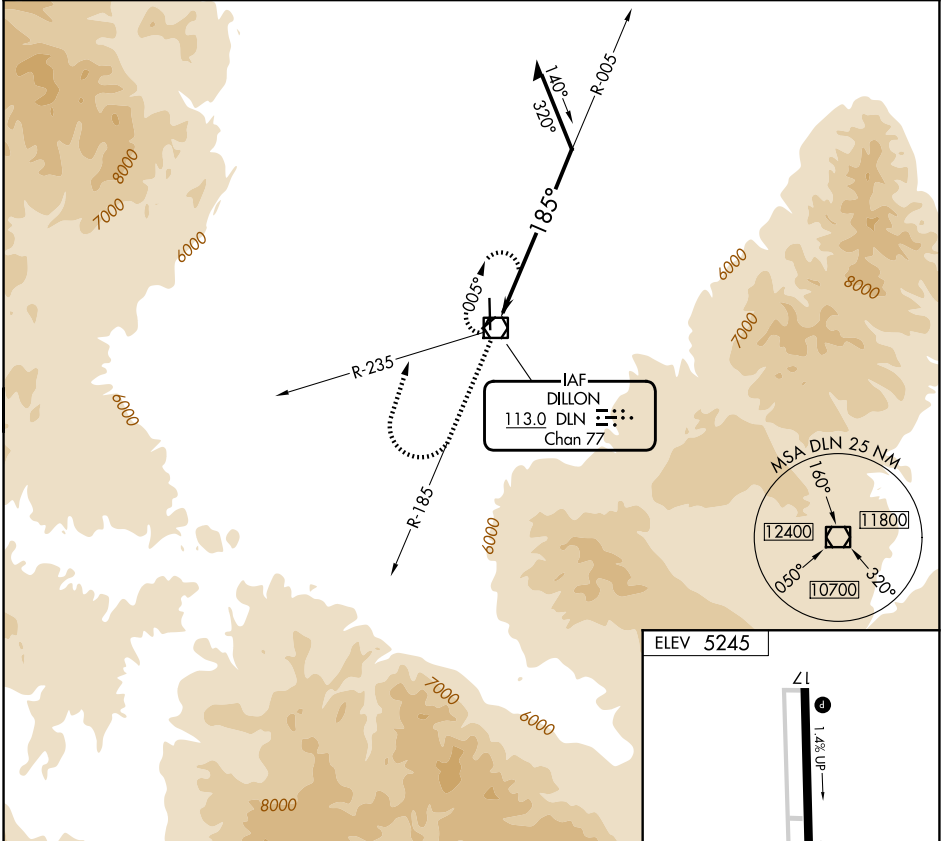

VOR/DME DLN 113.0 Chan 77	APP CRS 185°	Rwy Ldg TDZE Apt Elev 5245	N/A N/A
--	------------------------	--------------------------------------	--------------------------

VOR-A

DILLON (DLN)

⚠ When local altimeter setting not received, procedure NA.
⚠ Night Landing: Rwy 4, 22, 35 NA. Helicopter visibility reduction below 1 SM not authorized.

MISSED APPROACH: Climb to 9000 on DLN VOR/DME R-185 then climbing right turn to 9600 on heading 360° and DLN VOR/DME R-235 to DLN VOR/DME and hold.

ASOS 135.225	SALT LAKE CENTER 132.4 338.3	UNICOM 122.8 (CTAF) 0
------------------------	--	---------------------------------

CATEGORY	A	B	C	D
CIRCLING	8100-1¼ 2855 (2900-1¼)	8100-1½ 2855 (2900-1½)	8100-3	2855 (2900-3)

NW-1, 11 JUN 2026 to 09 JUL 2026

NW-1, 11 JUN 2026 to 09 JUL 2026