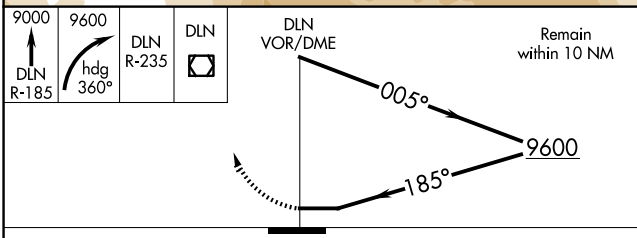

VOR/DME DLN 113.0 Chan 77	APP CRS 185°	Rwy Ldg TDZE Apt Elev 5245	N/A N/A
--	------------------------	--------------------------------------	--------------------------

VOR-A

DILLON (DLN)

⚠ When local altimeter setting not received, procedure NA.
⚠ Night Landing: Rwy 4, 22, 35 NA. Helicopter visibility reduction below 1 SM not authorized.

MISSED APPROACH: Climb to 9000 on DLN VOR/DME R-185 then climbing right turn to 9600 on heading 360° and DLN VOR/DME R-235 to DLN VOR/DME and hold.

ASOS 135.225	SALT LAKE CENTER 132.4 338.3	UNICOM 122.8 (CTAF) 0
------------------------	--	---------------------------------

CATEGORY	A	B	C	D
CIRCLING	8100-1¼ 2855 (2900-1¼)	8100-1½ 2855 (2900-1½)	8100-3	2855 (2900-3)

NW-1, 11 JUN 2026 to 09 JUL 2026

NW-1, 11 JUN 2026 to 09 JUL 2026