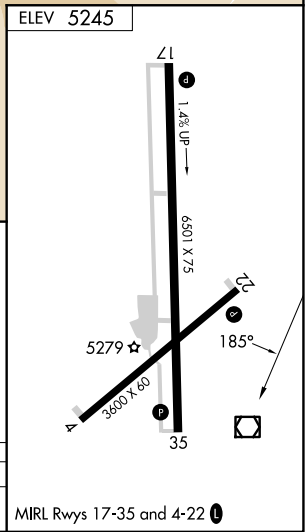

VOR/DME DLN 113.0 Chan 77	APP CRS 185°	Rwy Ldg TDZE Apt Elev 5245	N/A N/A
--	------------------------	--------------------------------------	--------------------------

VOR-A

DILLON (DLN)

⚠ When local altimeter setting not received, procedure NA.
⚠ Night Landing: Rwy 4, 22, 35 NA. Helicopter visibility reduction below 1 SM not authorized.

MISSED APPROACH: Climb to 9000 on DLN VOR/DME R-185 then climbing right turn to 9600 on heading 360° and DLN VOR/DME R-235 to DLN VOR/DME and hold.

ASOS 135.225	SALT LAKE CENTER 132.4 338.3	UNICOM 122.8 (CTAF) 0
------------------------	--	---------------------------------

CATEGORY	A	B	C	D
CIRCLING	8100-1¼ 2855 (2900-1¼)	8100-1½ 2855 (2900-1½)	8100-3	2855 (2900-3)

NW-1, 11 JUN 2026 to 09 JUL 2026

NW-1, 11 JUN 2026 to 09 JUL 2026