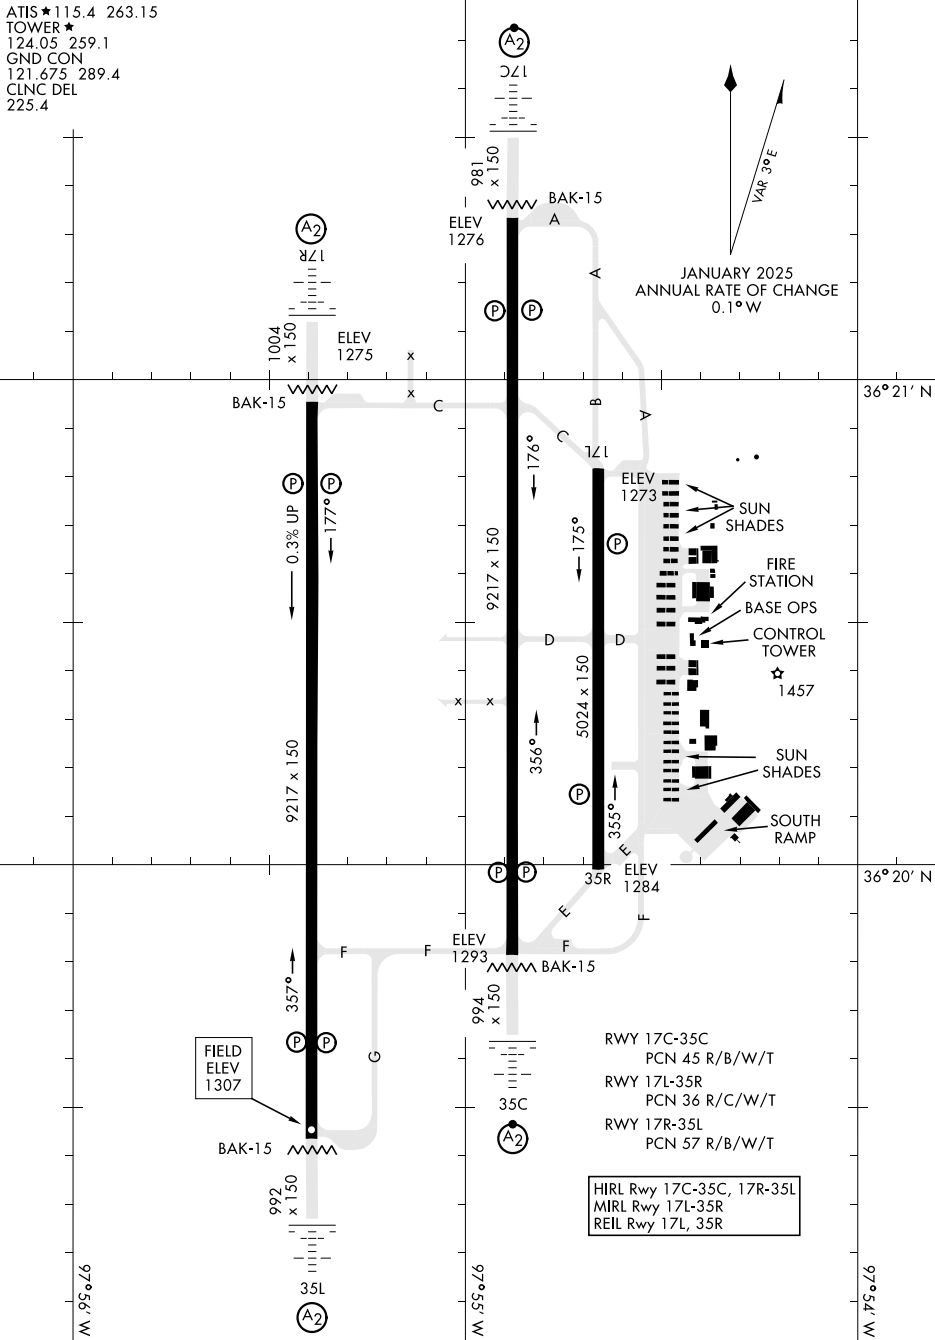

AIRPORT DIAGRAM

[USAF]

VANCE AFB (KEND)

ENID, OKLAHOMA

ATIS ★ 115.4 263.15
 TOWER ★
 124.05 259.1
 GND CON
 121.675 289.4
 CLNC DEL
 225.4

SC-1, 11 JUN 2026 to 09 JUL 2026

SC-1, 11 JUN 2026 to 09 JUL 2026

AIRPORT DIAGRAM

ENID, OKLAHOMA

VANCE AFB (KEND)