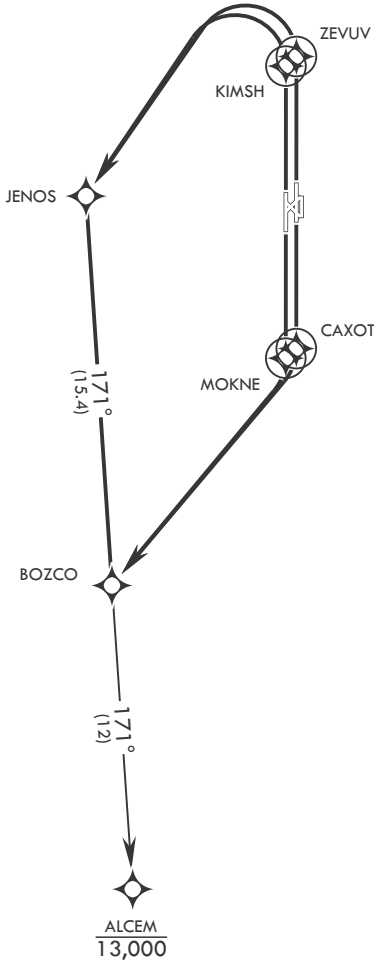

25051

(USAF)

VANCE AFB (KEND)

BOZCO ONE DEPARTURE (RNAV)

ENID, OKLAHOMA

RNAV1-GPS

ATIS ★
 115.4 263.15
 CLNC DEL
 225.4
 GND CON
 121.675 289.4
 TOWER ★
 124.05 259.1
 DEP CON
 120.525 306.3

TOP ALTITUDE:
13,000

SC-1, 11 JUN 2026 to 09 JUL 2026

SC-1, 11 JUN 2026 to 09 JUL 2026

DEPARTURE ROUTE DESCRIPTION

TAKEOFF RWY 17C: Climb direct CAXOT, then right turn direct BOZCO, thence...

TAKEOFF RWY 17R: Climb direct MOKNE, then right turn direct BOZCO, thence...

TAKEOFF RWY 35C: Climb direct ZEVUV, then left turn direct JENOS, then track 171° to BOZCO, thence...

TAKEOFF RWY 35L: Climb direct KIMSH, then left turn direct JENOS, then track 171° to BOZCO, thence...