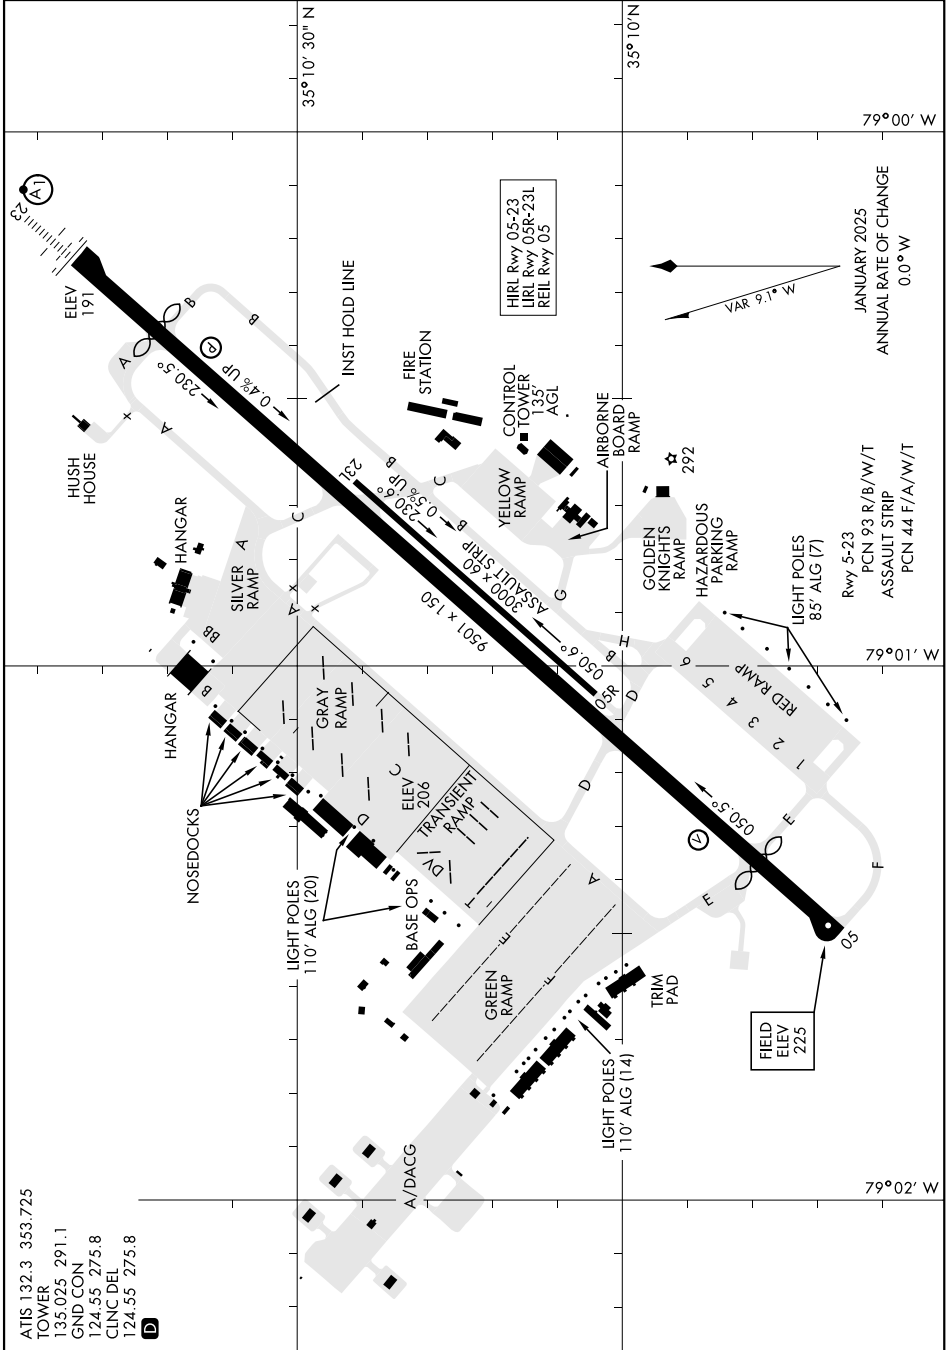

AIRPORT DIAGRAM

[USAF]

POPE AAF (KPOB)
FORT BRAGG, NORTH CAROLINA

SE-2, 11 JUN 2026 to 09 JUL 2026

SE-2, 11 JUN 2026 to 09 JUL 2026

ATIS 132.3 353.725
 TOWER 135.025 291.1
 GND CON 124.55 275.8
 CLNC DEL 124.55 275.8
 (D)

AIRPORT DIAGRAM

FORT BRAGG, NORTH CAROLINA
POPE AAF (KPOB)