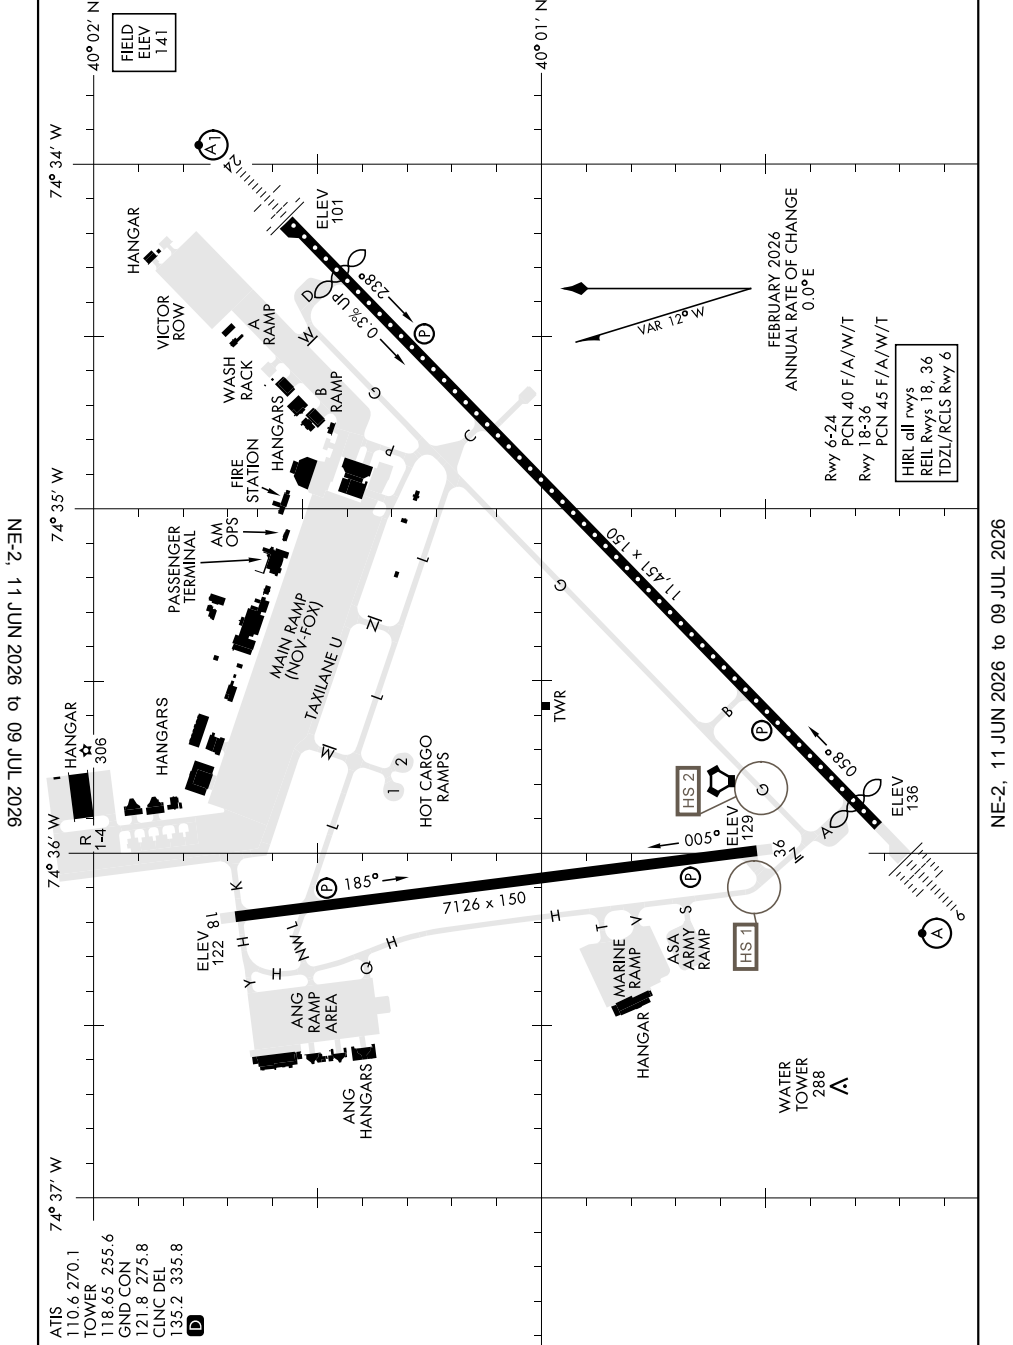

AIRPORT DIAGRAM

MC GUIRE FLD, (JOINT BASE MC GUIRE DIX LAKEHURST) (KWR1)

[USAF]

WRIGHTSTOWN, NEW JERSEY

AIRPORT DIAGRAM

WRIGHTSTOWN, NEW JERSEY

MC GUIRE FLD, (JOINT BASE MC GUIRE DIX LAKEHURST) (KWR1)

NE-2, 11 JUN 2026 to 09 JUL 2026

NE-2, 11 JUN 2026 to 09 JUL 2026