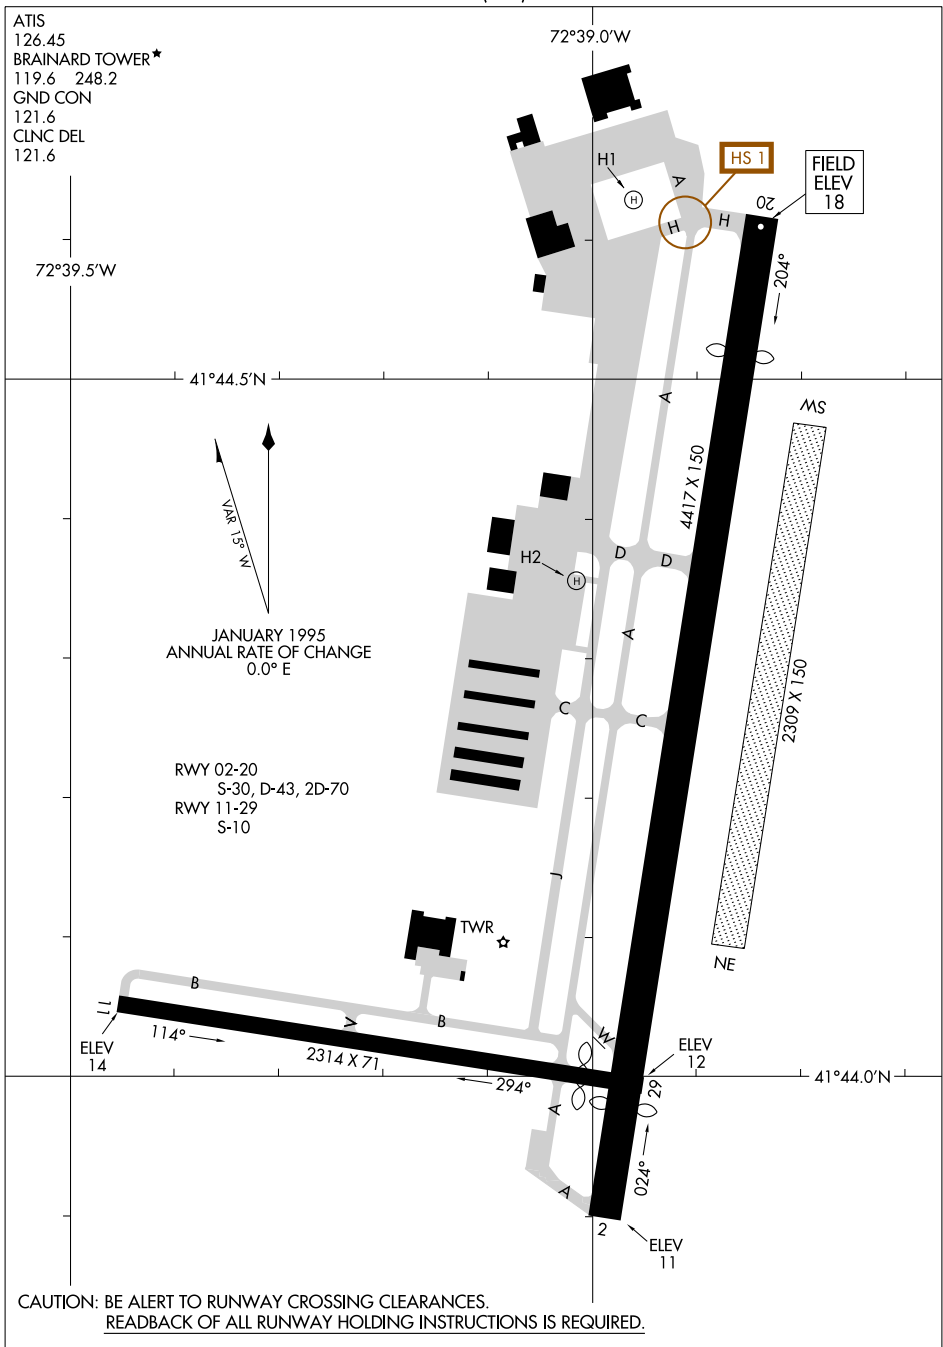

AIRPORT DIAGRAM

AL-189 (FAA)

HARTFORD-BRAINARD (HFD)
HARTFORD, CONNECTICUT

ATIS
 126.45
 BRAINARD TOWER*
 119.6 248.2
 GND CON
 121.6
 CLNC DEL
 121.6

NE-1, 11 JUN 2026 to 09 JUL 2026

NE-1, 11 JUN 2026 to 09 JUL 2026

CAUTION: BE ALERT TO RUNWAY CROSSING CLEARANCES.
 READBACK OF ALL RUNWAY HOLDING INSTRUCTIONS IS REQUIRED.

AIRPORT DIAGRAM

HARTFORD, CONNECTICUT
HARTFORD-BRAINARD (HFD)