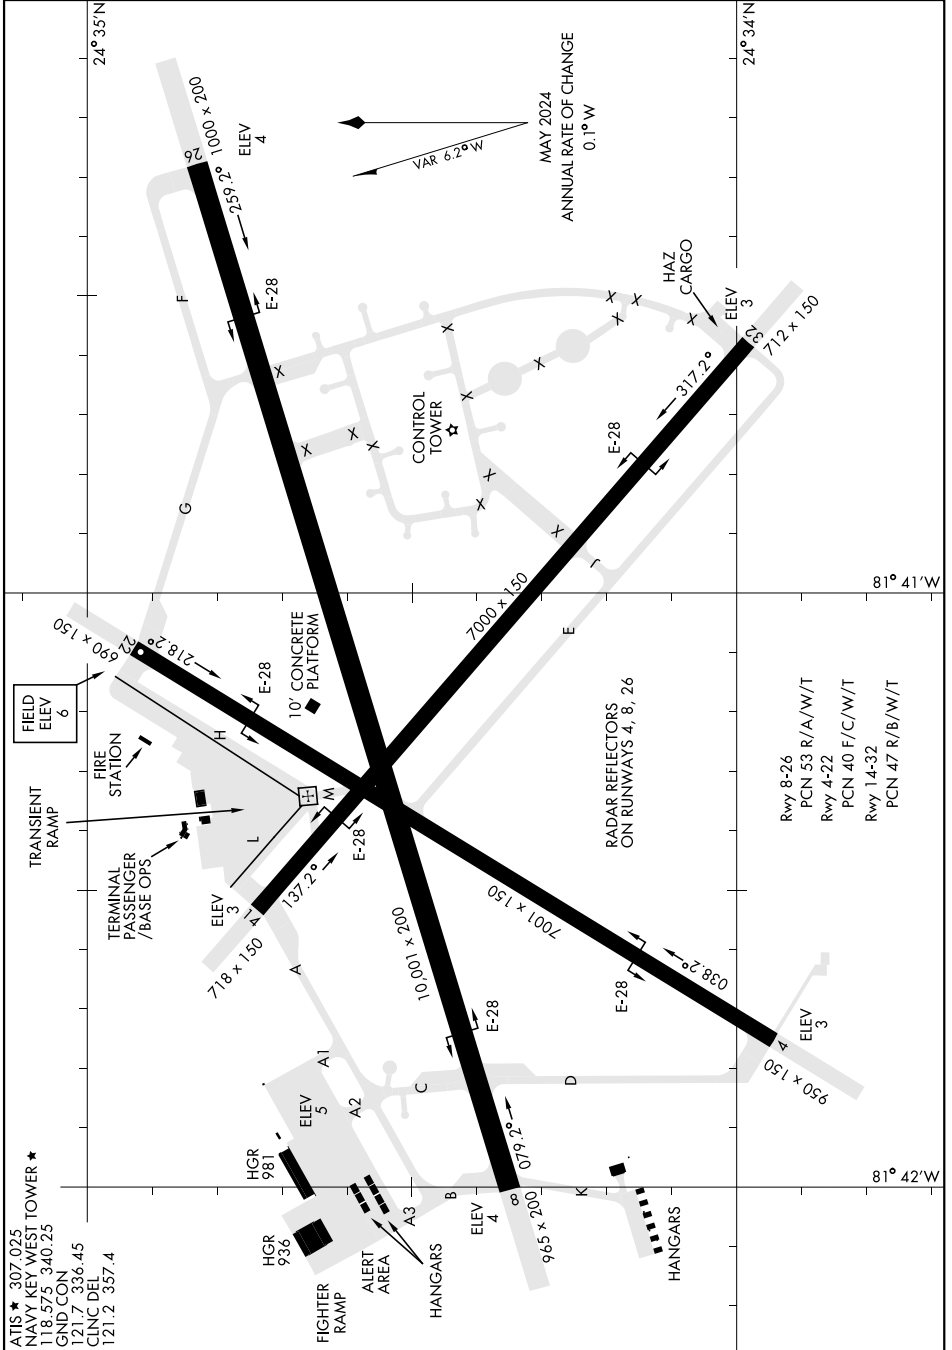

AIRPORT DIAGRAM

[USN]

KEY WEST NAS (BOCA CHICA FLD) (KNQX)

KEY WEST, FLORIDA

SE-3, 11 JUN 2026 to 09 JUL 2026

SE-3, 11 JUN 2026 to 09 JUL 2026

ATIS * 307.025
 NAVY KEY WEST TOWER *
 118.575 340.25
 GND CON
 121.7 336.45
 CLNC DEL
 121.2 357.4

Rwy 8-26
 PCN 53 R/A/W/T
 Rwy 4-22
 PCN 40 F/C/W/T
 Rwy 14-32
 PCN 47 R/B/W/T

AIRPORT DIAGRAM

KEY WEST NAS (BOCA CHICA FLD) (KNQX)

KEY WEST, FLORIDA