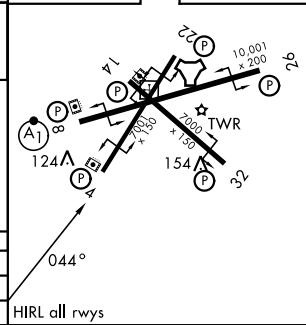

KEY WEST, FLORIDA

COPTER TACAN RWY 4

TACAN NQX Chan 78	APCH CRS 044°	Rwy Ldg TDZE Arprt Elev 7001 4 6
----------------------	------------------	--

[USN]

KEY WEST NAS (BOCA CHICA FLD) (KNQX)

RADAR required

MISSED APPROACH: Climb to 1600 on NQX TACAN R-224 to NQX, then right turn to intercept NQX R-094 to CANIN/6 DME and hold.

ATIS ★ 307.025	NAVY KEY WEST APP CON ★ 124.025 313.7	NAVY KEY WEST TOWER ★ 118.575 340.25	GND CON 121.7 336.45	ASR/PAR
-------------------	--	---	-------------------------	---------

SE-3, 11 JUN 2026 to 09 JUL 2026

SE-3, 11 JUN 2026 to 09 JUL 2026

EMERG SAFE ALT 100 NM 15,000

ELEV	6	TDZE	4
------	---	------	---

CATEGORY	COPTER		
S-4	380-1	376	(400-1)
CIRCLING	460-1	454	(500-1)

KEY WEST, FLORIDA
Amdt 3 14MAY26

24° 34' N - 81° 41' W