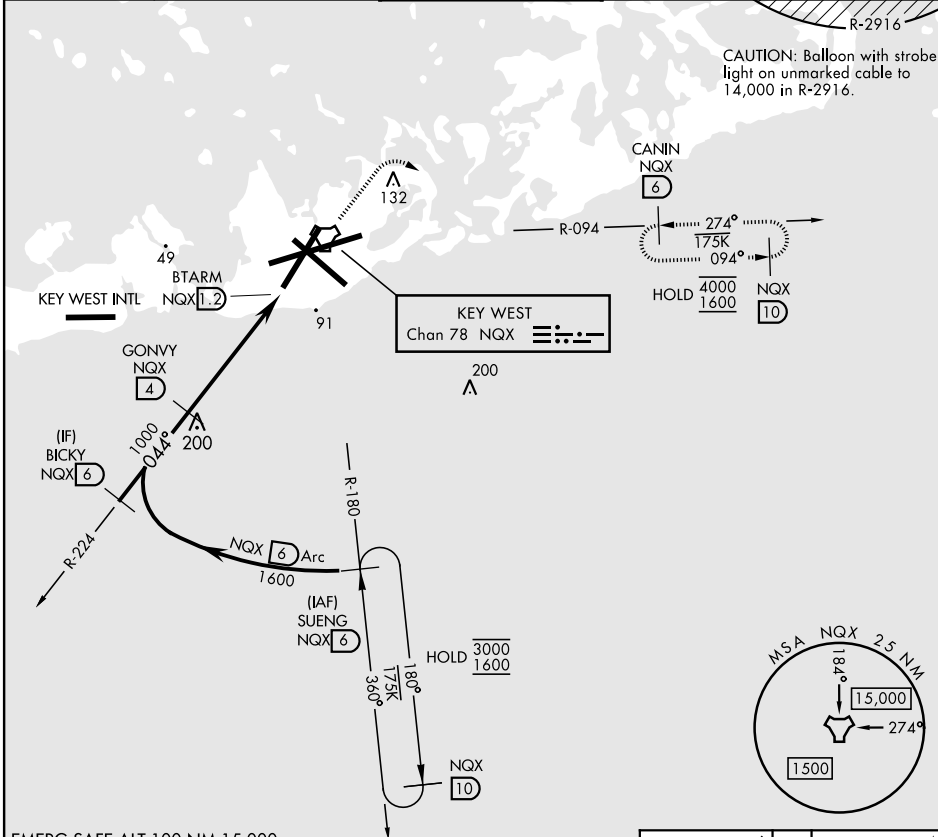

KEY WEST, FLORIDA

COPTER TACAN RWY 4

TACAN NQX Chan 78	APCH CRS 044°	Rwy Ldg TDZE Arprt Elev 7001 4 6
----------------------	------------------	--

[USN]

KEY WEST NAS (BOCA CHICA FLD) (KNQX)

RADAR required

MISSED APPROACH: Climb to 1600 on NQX TACAN R-224 to NQX, then right turn to intercept NQX R-094 to CANIN/6 DME and hold.

ATIS ★ 307.025	NAVY KEY WEST APP CON ★ 124.025 313.7	NAVY KEY WEST TOWER ★ 118.575 340.25	GND CON 121.7 336.45	ASR/PAR
-------------------	--	---	-------------------------	---------

SE-3, 11 JUN 2026 to 09 JUL 2026

SE-3, 11 JUN 2026 to 09 JUL 2026

EMERG SAFE ALT 100 NM 15,000

ELEV	6	TDZE	4
------	---	------	---

CATEGORY	COPTER		
S-4	380-1	376	(400-1)
CIRCLING	460-1	454	(500-1)

KEY WEST, FLORIDA
Amdt 3 14MAY26

24° 34' N - 81° 41' W

KEY WEST NAS (BOCA CHICA FLD) (KNQX)

COPTER TACAN RWY 4