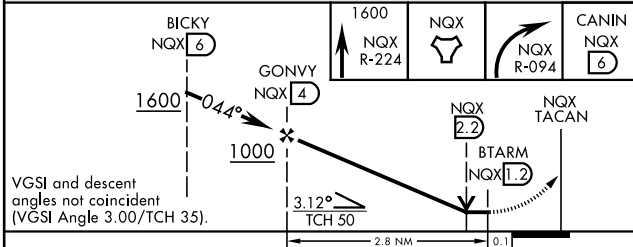

KEY WEST, FLORIDA

COPTER TACAN RWY 4

TACAN NQX Chan 78	APCH CRS 044°	Rwy Ldg TDZE Arprt Elev 7001 4 6
----------------------	------------------	--

[USN]

KEY WEST NAS (BOCA CHICA FLD) (KNQX)

RADAR required

MISSED APPROACH: Climb to 1600 on NQX TACAN R-224 to NQX, then right turn to intercept NQX R-094 to CANIN/6 DME and hold.

ATIS ★ 307.025	NAVY KEY WEST APP CON ★ 124.025 313.7	NAVY KEY WEST TOWER ★ 118.575 340.25	GND CON 121.7 336.45	ASR/PAR
-------------------	--	---	-------------------------	---------

SE-3, 11 JUN 2026 to 09 JUL 2026

SE-3, 11 JUN 2026 to 09 JUL 2026

EMERG SAFE ALT 100 NM 15,000

ELEV	6	TDZE	4
------	---	------	---

CATEGORY	COPTER		
S-4	380-1	376	(400-1)
CIRCLING	460-1	454	(500-1)

KEY WEST, FLORIDA
Amdt 3 14MAY26

24° 34' N - 81° 41' W