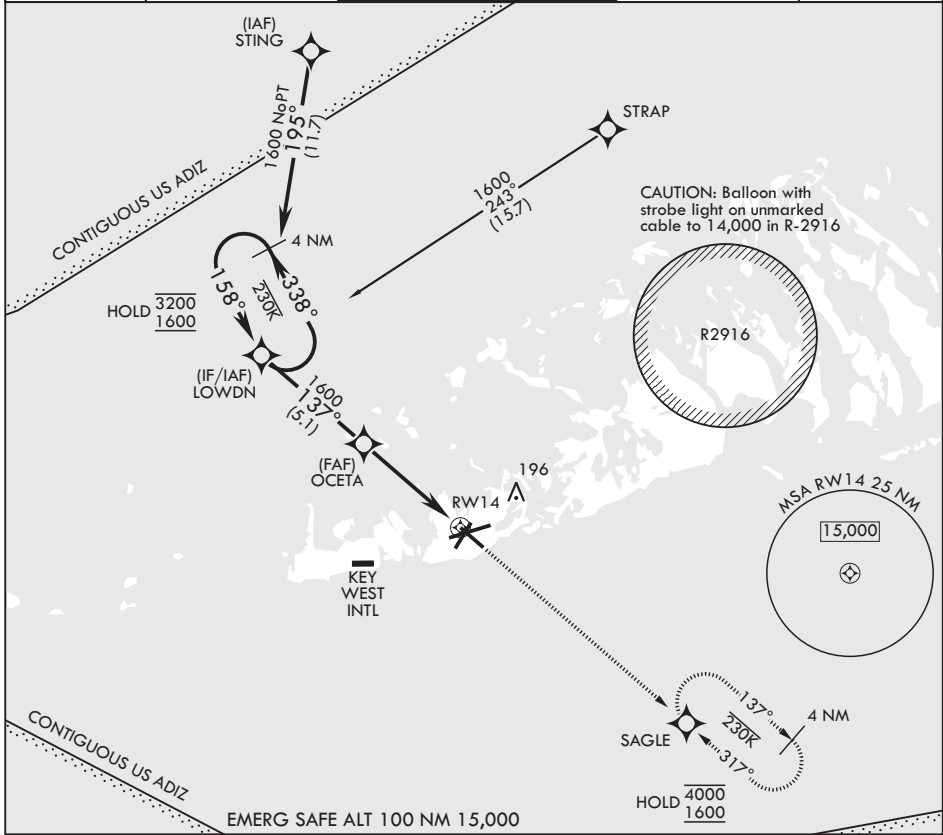

KEY WEST, FLORIDA

RNAV (GPS) RWY 14

APCH CRS 137°	Rwy Idg TDZE Arprt Elev	7000 4 6
------------------	-------------------------------	----------------

(USN)

KEY WEST NAS (BOCA CHICA FLD) (KNQX)

RNP APCH-GPS	MISSED APPROACH: Climb to 1600 direct SAGLE and hold.
--------------	---

ATIS★ 307.025	APP CON★ 124.025 313.7	NAVY KEY WEST TOWER★ 118.575 340.25	GND CON 121.7 336.45	ASR/PAR
------------------	---------------------------	--	-------------------------	---------

SE-3, 11 JUN 2026 to 09 JUL 2026

HIRL all rwys

KEY WEST, FLORIDA
Amdt 3 14MAY26

24°34'N - 81°41'W KEY WEST NAS (BOCA CHICA FLD) (KNQX)

RNAV (GPS) RWY 14