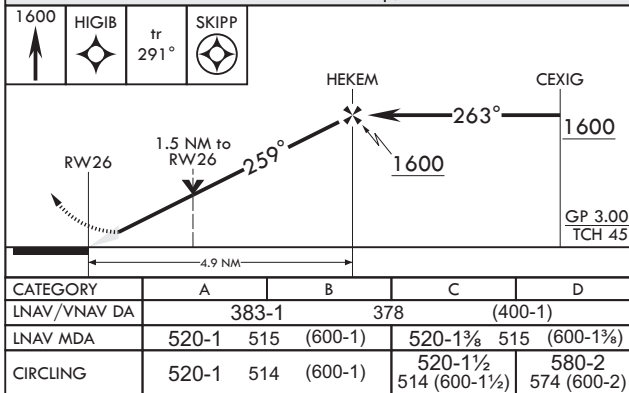

KEY WEST, FLORIDA

RNAV (GPS) RWY 26

APCH CRS	Rwy Idg	10,001
259°	TDZE	5
	Arprt Elev	6

(USN)

KEY WEST NAS (BOCA CHICA FLD) (KNQX)

RNP APCH-GPS	MISSED APPROACH: Climb to 1600 direct HIGIB, track 291° to SKIPP and hold.

ATIS★ 307.025	APP CON★ 124.025 313.7	NAVY KEY WEST TOWER★ 118.575 340.25	GND CON 121.7 336.45	ASR/PAR

KEY WEST, FLORIDA
Amdt 3 14MAY26

24°34'N - 81°41'W KEY WEST NAS (BOCA CHICA FLD) (KNQX)

RNAV (GPS) RWY 26

SE-3, 11 JUN 2026 to 09 JUL 2026

SE-3, 11 JUN 2026 to 09 JUL 2026