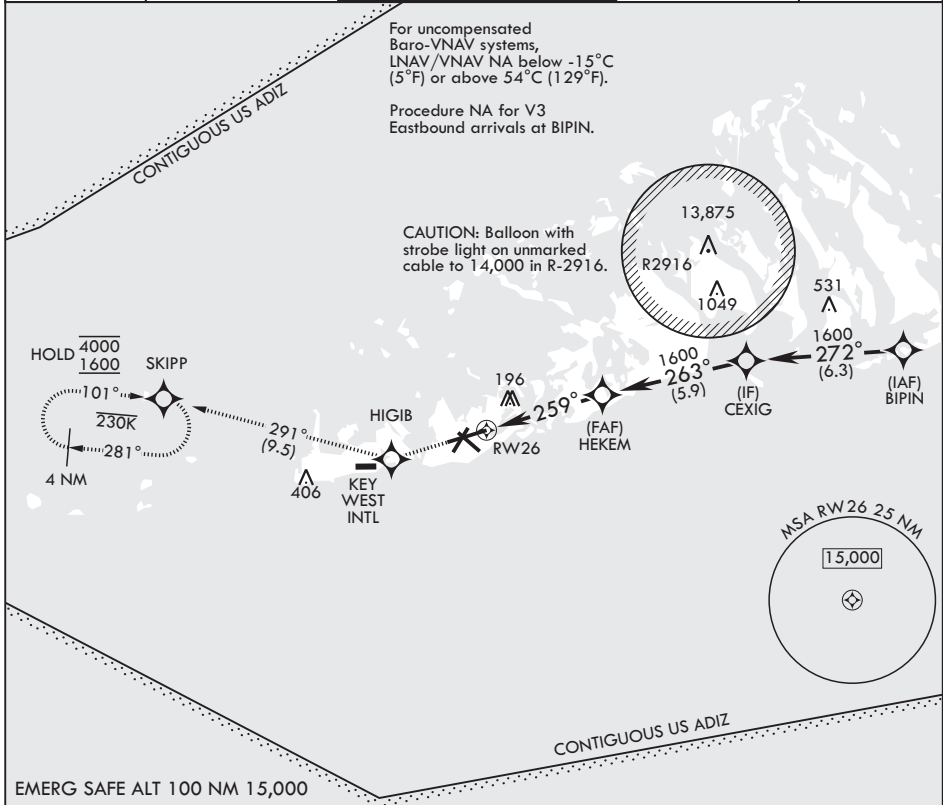

KEY WEST, FLORIDA

RNAV (GPS) RWY 26

APCH CRS	Rwy Idg	10,001
259°	TDZE	5
	Arprt Elev	6

(USN)

KEY WEST NAS (BOCA CHICA FLD) (KNQX)

RNP APCH-GPS	MISSED APPROACH: Climb to 1600 direct HIGIB, track 291° to SKIPP and hold.
--------------	--

ATIS★ 307.025	APP CON★ 124.025 313.7	NAVY KEY WEST TOWER★ 118.575 340.25	GND CON 121.7 336.45	ASR/PAR
------------------	---------------------------	--	-------------------------	---------

KEY WEST, FLORIDA
Amdt 3 14MAY26

24°34'N - 81°41'W KEY WEST NAS (BOCA CHICA FLD) (KNQX)

RNAV (GPS) RWY 26

SE-3, 11 JUN 2026 to 09 JUL 2026

SE-3, 11 JUN 2026 to 09 JUL 2026