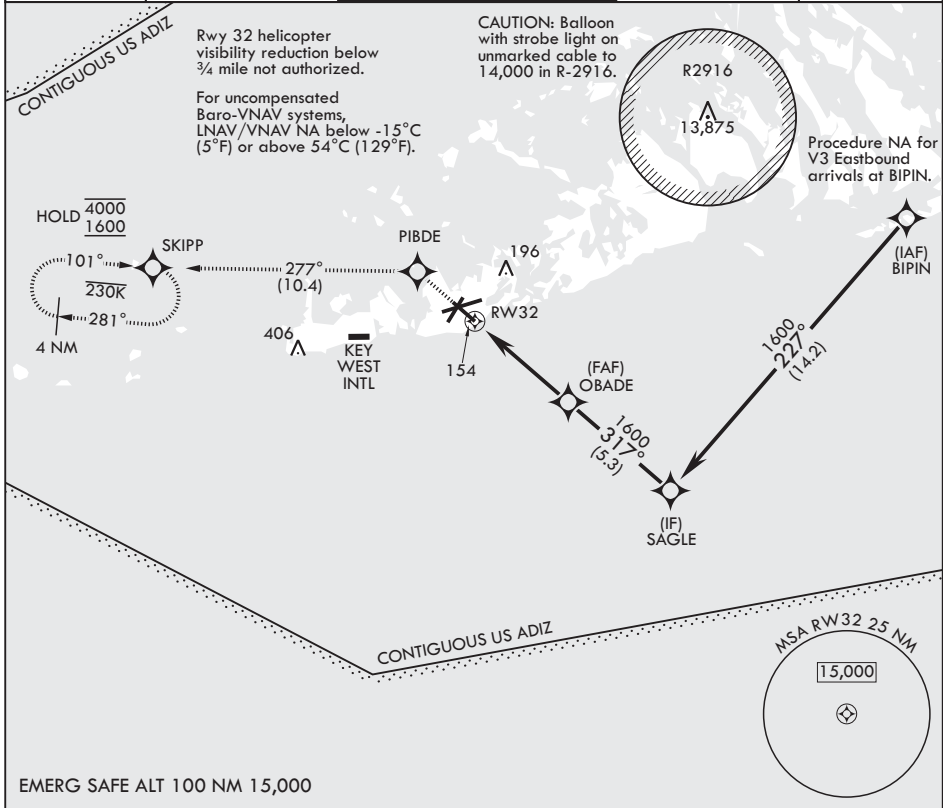

KEY WEST, FLORIDA

# RNAV (GPS) RWY 32

APCH CRS	Rwy Idg	7000
317°	TDZE	4
	Arprt Elev	6

(USN)

KEY WEST NAS (BOCA CHICA FLD) (KNQX)

RNP APCH-GPS

MISSED APPROACH: (Do not exceed 230 KIAS until PIBDE.) Climb to 1600 direct PIBDE, track 277° to SKIPP and hold, continue climb-in-hold to 1600.

ATIS★ 307.025	APP CON★ 124.025 313.7	NAVY KEY WEST TOWER★ 118.575 340.25	GND CON 121.7 336.45	ASR/PAR
------------------	---------------------------	--	-------------------------	---------

SE-3, 11 JUN 2026 to 09 JUL 2026

SE-3, 11 JUN 2026 to 09 JUL 2026

KEY WEST, FLORIDA  
Amdt 3 14MAY26

24°34'N - 81°41'W KEY WEST NAS (BOCA CHICA FLD) (KNQX)