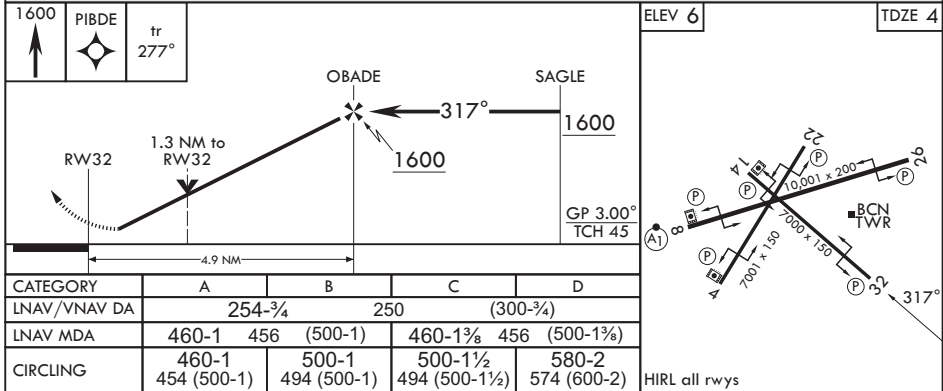

# RNAV (GPS) RWY 32

APCH CRS	Rwy Idg	7000
317°	TDZE	4
	Arprt Elev	6

(USN)

KEY WEST NAS (BOCA CHICA FLD) (KNQX)

RNP APCH-GPS

MISSED APPROACH: (Do not exceed 230 KIAS until PIBDE.) Climb to 1600 direct PIBDE, track 277° to SKIPP and hold, continue climb-in-hold to 1600.

ATIS★ 307.025	APP CON★ 124.025 313.7	NAVY KEY WEST TOWER★ 118.575 340.25	GND CON 121.7 336.45	ASR/PAR
------------------	---------------------------	--	-------------------------	---------

SE-3, 11 JUN 2026 to 09 JUL 2026

SE-3, 11 JUN 2026 to 09 JUL 2026

KEY WEST, FLORIDA  
Amdt 3 14MAY26

24°34'N - 81°41'W KEY WEST NAS (BOCA CHICA FLD) (KNQX)