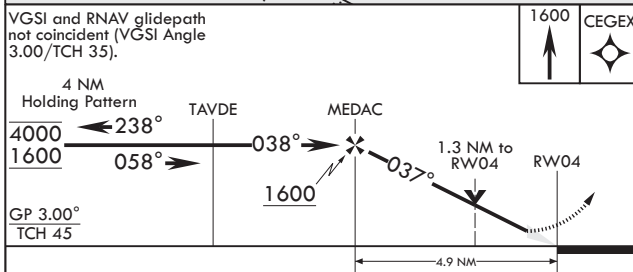

KEY WEST, FLORIDA

RNAV (GPS) RWY 4

APCH CRS 037°	Rwy Idg TDZE Arprt Elev	7001 4 6
------------------	-------------------------------	----------------

(USN)

KEY WEST NAS (BOCA CHICA FLD) (KNQX)

RNP APCH-GPS MISSED APPROACH: (Do not exceed 230 KIAS until CEGEX.) Climb to 1600 direct CEGEX, track 314° to FISLI, track 229° to SKIPP and hold.

ATIS★ 307.025	APP CON★ 124.025 313.7	NAVY KEY WEST TOWER★ 118.575 340.25	GND CON 121.7 336.45	ASR/PAR
------------------	---------------------------	--	-------------------------	---------

CATEGORY	A	B	C	D
LNAV/VNAV DA	254-3/4 250 (300-3/4)	255-3/4 251 (300-3/4)	266-7/8 262 (300-7/8)	
LNAV MDA	460-1 456 (500-1)	460-1 3/8 456 (500-1 3/8)	580-2 574 (600-2)	
CIRCLING	460-1 454 (500-1)	500-1 494 (500-1)	500-1 1/2 494 (500-1 1/2)	580-2 574 (600-2)