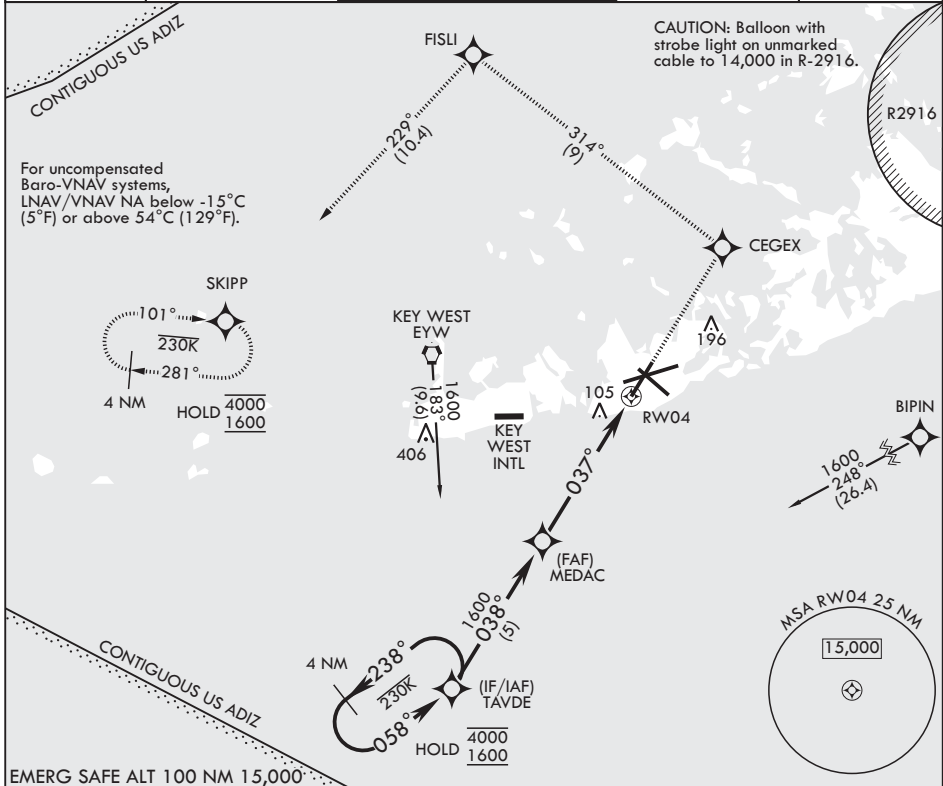

KEY WEST, FLORIDA

RNAV (GPS) RWY 4

APCH CRS 037°	Rwy Idg TDZE Arprt Elev	7001 4 6
------------------	-------------------------------	----------------

(USN)

KEY WEST NAS (BOCA CHICA FLD) (KNQX)

RNP APCH-GPS MISSED APPROACH: (Do not exceed 230 KIAS until CEGEX.) Climb to 1600 direct CEGEX, track 314° to FISLI, track 229° to SKIPP and hold.

ATIS★ 307.025	APP CON★ 124.025 313.7	NAVY KEY WEST TOWER★ 118.575 340.25	GND CON 121.7 336.45	ASR/PAR
------------------	---------------------------	--	-------------------------	---------

CATEGORY	A	B	C	D
LNAV/VNAV DA	254-3/4 250 (300-3/4)	255-3/4 251 (300-3/4)	266-7/8 262 (300-7/8)	
LNAV MDA	460-1 456 (500-1)	460-1 3/8 456 (500-1 3/8)	580-2 574 (600-2)	
CIRCLING	460-1 454 (500-1)	500-1 494 (500-1)	500-1 1/2 494 (500-1 1/2)	580-2 574 (600-2)

KEY WEST, FLORIDA 24°34'N - 81°41'W KEY WEST NAS (BOCA CHICA FLD) (KNQX)

Amdt 3 14MAY26

RNAV (GPS) RWY 4

SE-3, 11 JUN 2026 to 09 JUL 2026

SE-3, 11 JUN 2026 to 09 JUL 2026

HIRL all rwys