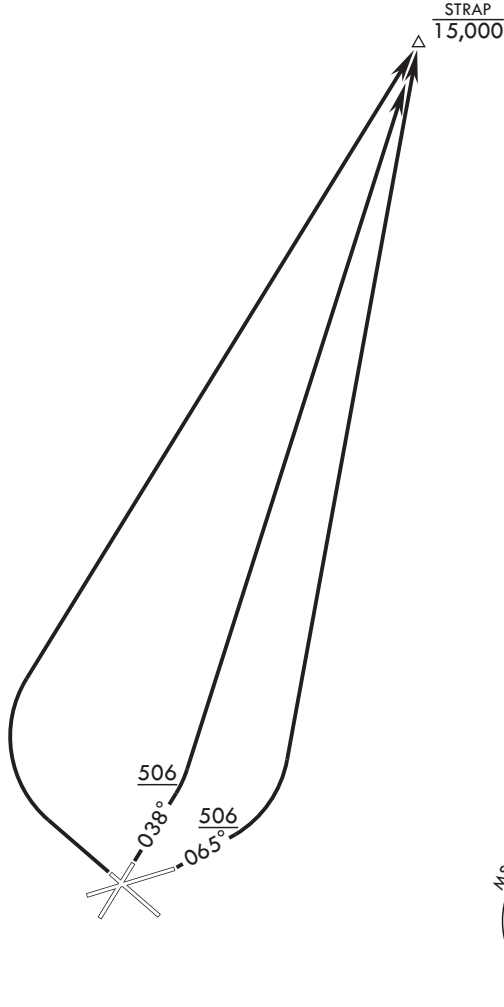

STRAP TWO DEPARTURE

KEY WEST NAS (BOCA CHICA FLD) (KNQX)

(USN)

KEY WEST, FLORIDA

DEP CON*
124.025 313.7

RNAV1-GPS

Rwy	Knots	60	120	180	240	300	360
8	V/V(fpm)	389	778	1167	1556	1945	2334

Minimum Climb Rate to 520

KEY WEST INTL

13,875
A

DEPARTURE ROUTE DESCRIPTION

TAKEOFF RWY 4: Climb on heading 038° to 506, then climbing direct to cross STRAP at or below 15,000, maintain 3000 or higher as assigned.

TAKEOFF RWY 8: Climb on heading 065° to 506, then climbing left turn direct to cross STRAP at or below 15,000, maintain 3000 or higher as assigned

TAKEOFF RWY 32: Climbing right turn direct to cross STRAP at or below 15,000, maintain 3000 or higher as assigned.

STRAP TWO DEPARTURE

Orig 14MAY26

KEY WEST, FLORIDA
KEY WEST NAS (BOCA CHICA FLD) (KNQX)

SE-3, 11 JUN 2026 to 09 JUL 2026