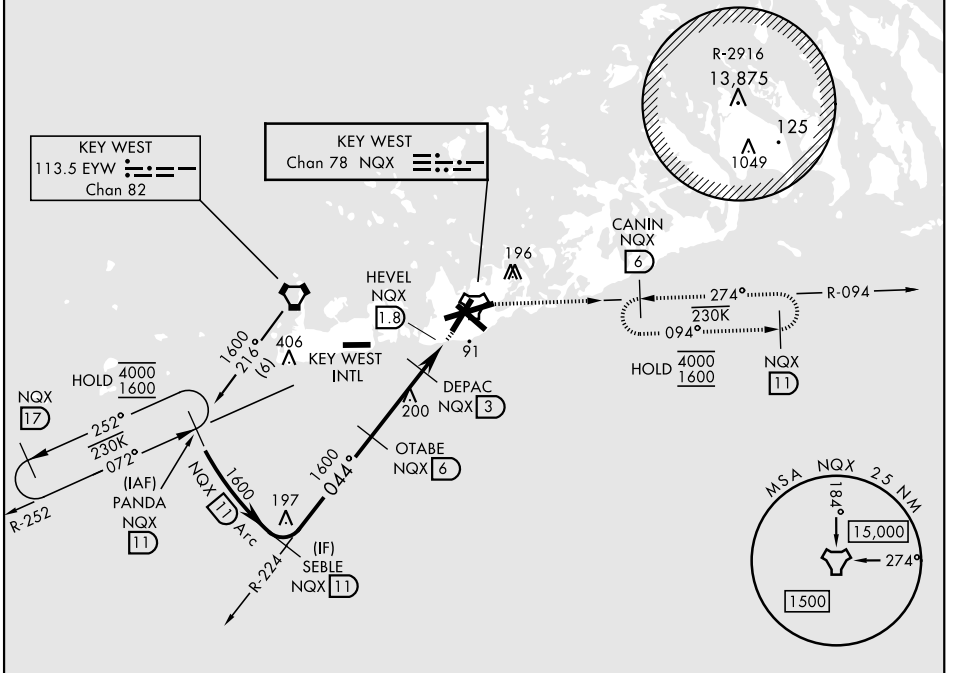

[USN]

KEY WEST NAS (BOCA CHICA FLD) (KNQX)

**MISSED APPROACH:** Climb to 1600 on NQX TACAN R-224 to NQX, then right turn to intercept NQX R-094 to CANIN/6 DME and hold.

ATIS★ <b>307.025</b>	NAVY KEY WEST APP CON★ <b>124.025 313.7</b>	NAVY KEY WEST TOWER★ <b>118.575 340.25</b>	GND CON <b>121.7 336.45</b>	ASR/PAR
-------------------------	--	---	--------------------------------	---------

CAUTION: Intermediate segment 5 NM less than minimum 6 for CAT CD.

CAUTION: Balloon with strobe light on unmarked cable to 14,000 in R-2916.

EMERG SAFE ALT 100 NM 15,000

ELEV	6	TDZE	4
------	---	------	---

CATEGORY	A	B	C	D
S-4		380-1	376 (400-1)	
CIRCLING	460-1 454 (500-1)	500-1 494 (500-1)	500-1½ 494 (500-1½)	580-2 574 (600-2)

KEY WEST, FLORIDA 24°34'N-81°41'W KEY WEST NAS (BOCA CHICA FLD) (KNQX)

Amdt 1 14MAY26

# TACAN Y RWY 4

SE-3, 11 JUN 2026 to 09 JUL 2026

SE-3, 11 JUN 2026 to 09 JUL 2026