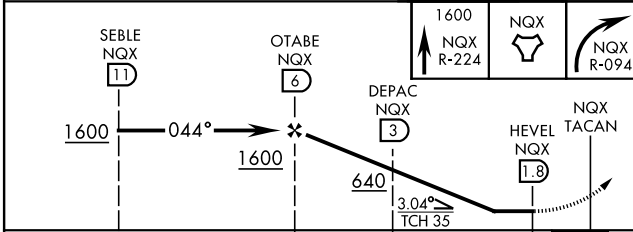

# TACAN Y RWY 4

TACAN NQX Chan <b>78</b>	APCH CRS <b>044°</b>	Rwy Idg TDZE Arpt Elev	<b>7001</b> <b>4</b> <b>6</b>
-----------------------------	-------------------------	------------------------------	-------------------------------------

[USN]

KEY WEST NAS (BOCA CHICA FLD) (KNQX)

**MISSED APPROACH:** Climb to 1600 on NQX TACAN R-224 to NQX, then right turn to intercept NQX R-094 to CANIN/6 DME and hold.

ATIS★ <b>307.025</b>	NAVY KEY WEST APP CON★ <b>124.025 313.7</b>	NAVY KEY WEST TOWER★ <b>118.575 340.25</b>	GND CON <b>121.7 336.45</b>	ASR/PAR
-------------------------	--	---	--------------------------------	---------

CAUTION: Intermediate segment 5 NM less than minimum 6 for CAT CD.

CAUTION: Balloon with strobe light on unmarked cable to 14,000 in R-2916.

EMERG SAFE ALT 100 NM 15,000

ELEV	6	TDZE	4
------	---	------	---