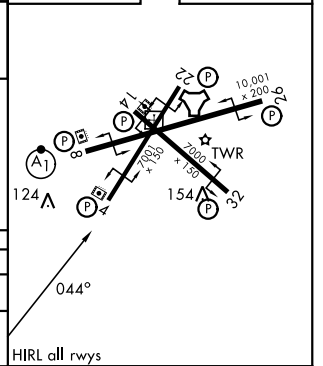

# TACAN Y RWY 4

TACAN NQX Chan <b>78</b>	APCH CRS <b>044°</b>	Rwy Idg TDZE Arpt Elev	<b>7001</b> <b>4</b> <b>6</b>
-----------------------------	-------------------------	------------------------------	-------------------------------------

[USN]

KEY WEST NAS (BOCA CHICA FLD) (KNQX)

**MISSED APPROACH:** Climb to 1600 on NQX TACAN R-224 to NQX, then right turn to intercept NQX R-094 to CANIN/6 DME and hold.

ATIS★ <b>307.025</b>	NAVY KEY WEST APP CON★ <b>124.025 313.7</b>	NAVY KEY WEST TOWER★ <b>118.575 340.25</b>	GND CON <b>121.7 336.45</b>	ASR/PAR
-------------------------	--	---	--------------------------------	---------

CAUTION: Intermediate segment 5 NM less than minimum 6 for CAT CD.

CAUTION: Balloon with strobe light on unmarked cable to 14,000 in R-2916.

EMERG SAFE ALT 100 NM 15,000

ELEV	6	TDZE	4
------	---	------	---

CATEGORY	A	B	C	D
S-4		380-1	376 (400-1)	
CIRCLING	460-1 454 (500-1)	500-1 494 (500-1)	500-1½ 494 (500-1½)	580-2 574 (600-2)

KEY WEST, FLORIDA 24°34'N-81°41'W KEY WEST NAS (BOCA CHICA FLD) (KNQX)

Amdt 1 14MAY26