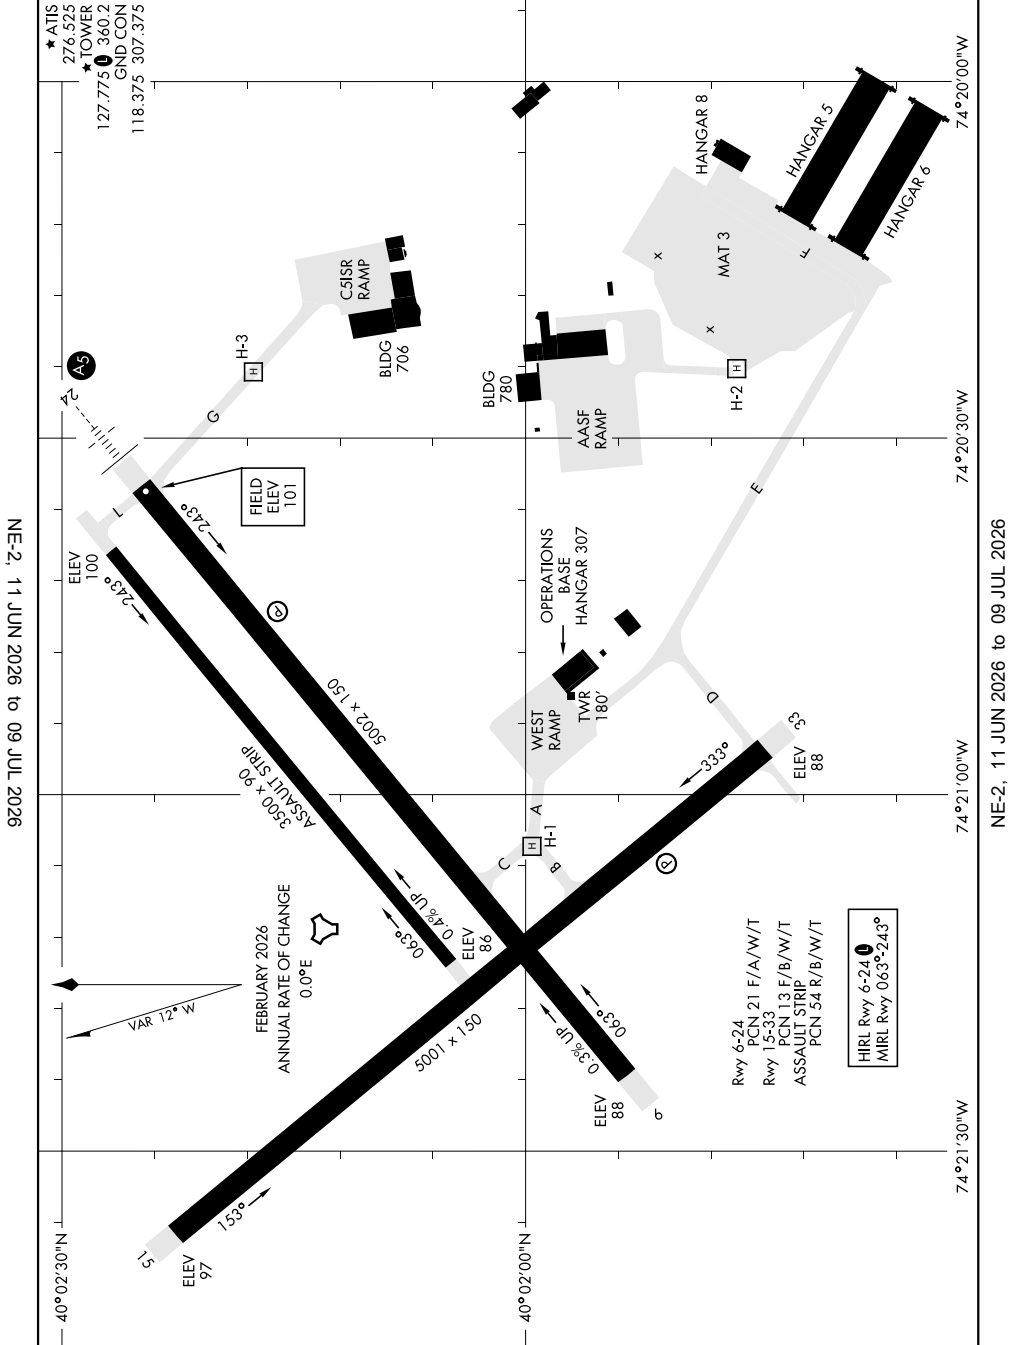

AIRPORT DIAGRAM

LAKEHURST MAXFIELD FLD, (JOINT BASE MC GUIRE DIX LAKEHURST) (KNEL)

[USN]

LAKEHURST, NEW JERSEY

NE-2, 11 JUN 2026 to 09 JUL 2026

NE-2, 11 JUN 2026 to 09 JUL 2026

AIRPORT DIAGRAM

LAKEHURST MAXFIELD FLD, (JOINT BASE MC GUIRE DIX LAKEHURST) (KNEL)

LAKEHURST, NEW JERSEY