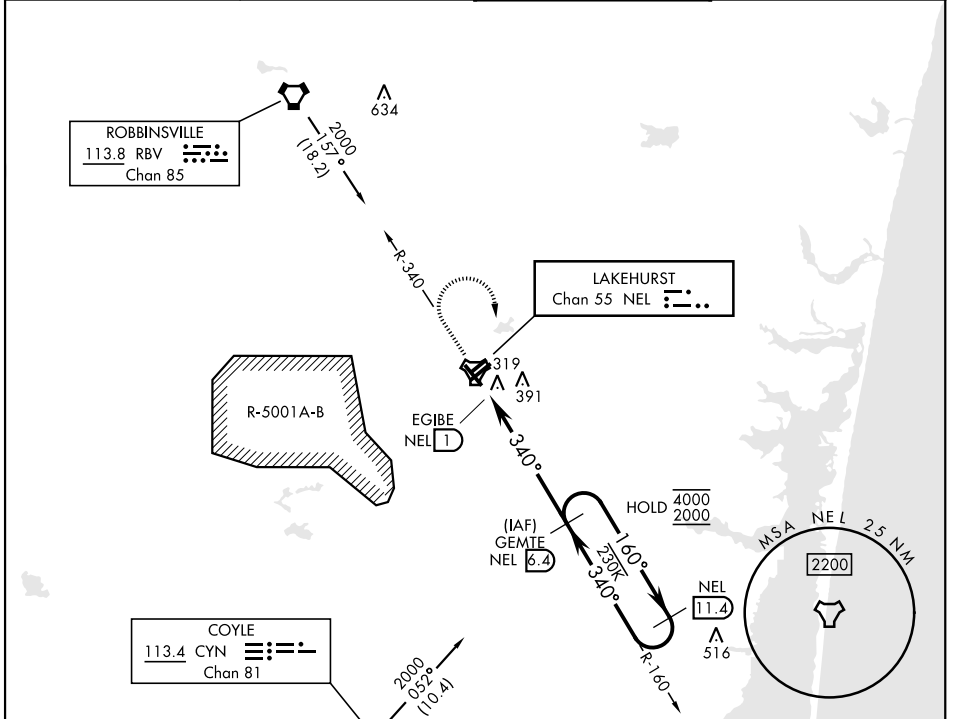

TACAN NEL Chan <b>55</b>	APCH CRS <b>340°</b>	Rwy Idg TDZE Arpt Elev <b>5001</b> <b>88</b> <b>101</b>
-----------------------------	-------------------------	--

[USN]

(JOINT BASE MC GUIRE DIX LAKEHURST) (KNEL)

<p><b>ATIS ★</b> 276.525</p>		<p>MC GUIRE APP CON 126.475 363.8</p>		<p><b>TOWER ★</b> 127.775 360.2</p>		<p>GND CON 118.375 307.375</p>	
----------------------------------	--	---	--	---	--	------------------------------------	--

MISSED APPROACH: Climb to 700, then climbing right turn to 2000 to intercept NEL TACAN R-160 to GEMTE and hold, continue climb in hold to 2000.

NE-2, 11 JUN 2026 to 09 JUL 2026

NE-2, 11 JUN 2026 to 09 JUL 2026