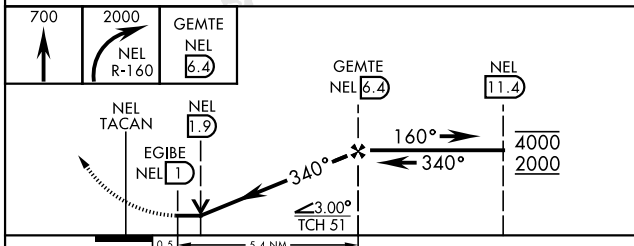

TACAN NEL Chan <b>55</b>	APCH CRS <b>340°</b>	Rwy Idg TDZE Arpt Elev <b>5001</b> <b>88</b> <b>101</b>
-----------------------------	-------------------------	--

[USN]

(JOINT BASE MC GUIRE DIX LAKEHURST) (KNEL)

<p><b>ATIS ★</b> 276.525</p>		<p>MC GUIRE APP CON 126.475 363.8</p>		<p><b>TOWER ★</b> 127.775 360.2</p>		<p>GND CON 118.375 307.375</p>	
----------------------------------	--	---	--	---	--	------------------------------------	--

MISSED APPROACH: Climb to 700, then climbing right turn to 2000 to intercept NEL TACAN R-160 to GEMTE and hold, continue climb in hold to 2000.

NE-2, 11 JUN 2026 to 09 JUL 2026

NE-2, 11 JUN 2026 to 09 JUL 2026

ELEV	101	TDZE	88
------	-----	------	----

EMERG SAFE ALT 100 NM 4000

CATEGORY	A		B		C		D	
S-33	600-1	512	(500-1)		600-1 $\frac{3}{8}$	512	(500-1 $\frac{3}{8}$ )	
CIRCLING	660-1	559 (600-1)	720-1	619 (700-1)	720-1 $\frac{3}{4}$	619 (700-1 $\frac{3}{4}$ )	720-2	619 (700-2)