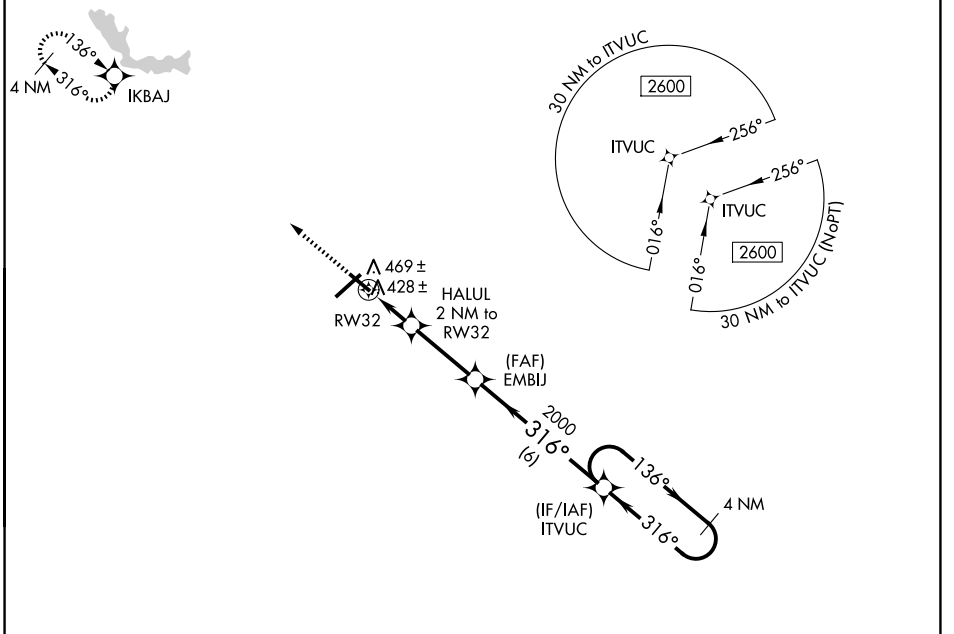

WAAS CH 63228 W32A	APP CRS 316°	Rwy Ldg TDZE Apt Elev	5000 351 354
--	------------------------	-----------------------------	---

RNAV (GPS) RWY 32

MIDDLE GEORGIA RGNL (MCN)

RNP APCH-GPS.

	Rwy 32 helicopter visibility reduction below 1 SM NA.	MISSED APPROACH: Climb to 2800 direct IKBAJ and hold.
--	---	---

ATIS 120.775	ATLANTA APP CON ★ 124.2 279.6	MACON TOWER ★ 128.2 (CTAF) 257.8	GND CON 121.65	UNICOM 122.95
------------------------	---	--	--------------------------	-------------------------

SE-4, 11 JUN 2026 to 09 JUL 2026

SE-4, 11 JUN 2026 to 09 JUL 2026

CATEGORY	A	B	C	D
LP MDA	680-1 329 (400-1)			
LNAV MDA	720-1 369 (400-1)			
CIRCLING	900-1	546 (600-1)	920-1½ 566 (600-1½)	1120-2½ 766 (800-2½)