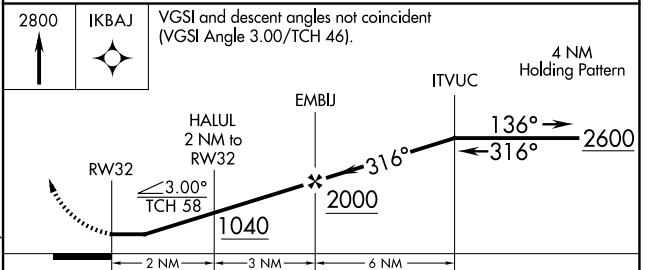

CATEGORY	A	B	C	D
LP MDA	680-1 329 (400-1)			
LNAV MDA	720-1 369 (400-1)			
CIRCLING	900-1	546 (600-1)	920-1½ 566 (600-1½)	1120-2½ 766 (800-2½)