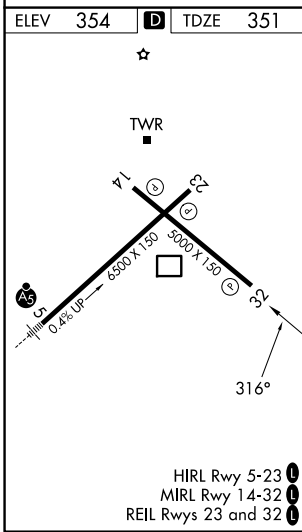

CATEGORY	A	B	C	D
LP MDA	680-1 329 (400-1)			
LNAV MDA	720-1 369 (400-1)			
CIRCLING	900-1	546 (600-1)	920-1½ 566 (600-1½)	1120-2½ 766 (800-2½)