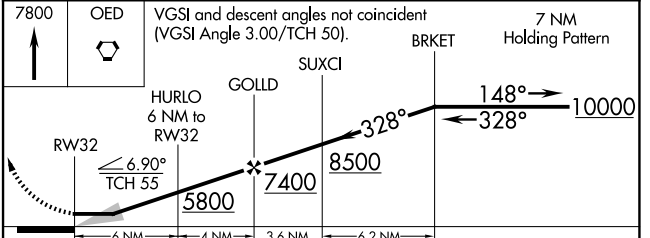

APP CRS 328°	Rwy Ldg TDZE Apt Elev	N/A N/A 1335
------------------------	-----------------------------	---

RNAV (GPS)-D

ROGUE VALLEY INTL/MEDFORD (MFR)

RNP APCH.		MISSED APPROACH: Climb to 7800 direct OED VORTAC and hold, continue climb-in-hold to 7800.	

ATIS 127.25	CASCADE APP CON * 124.3 379.9	MEDFORD TOWER * 119.4 (CTAF) 257.8	GND CON 121.8	UNICOM 122.95
-----------------------	---	--	-------------------------	-------------------------

CATEGORY	A	B	C	D
CIRCLING	3600-1¼ 2265 (2300-1¼)	3600-1½ 2265 (2300-1½)	3600-3	2265 (2300-3)