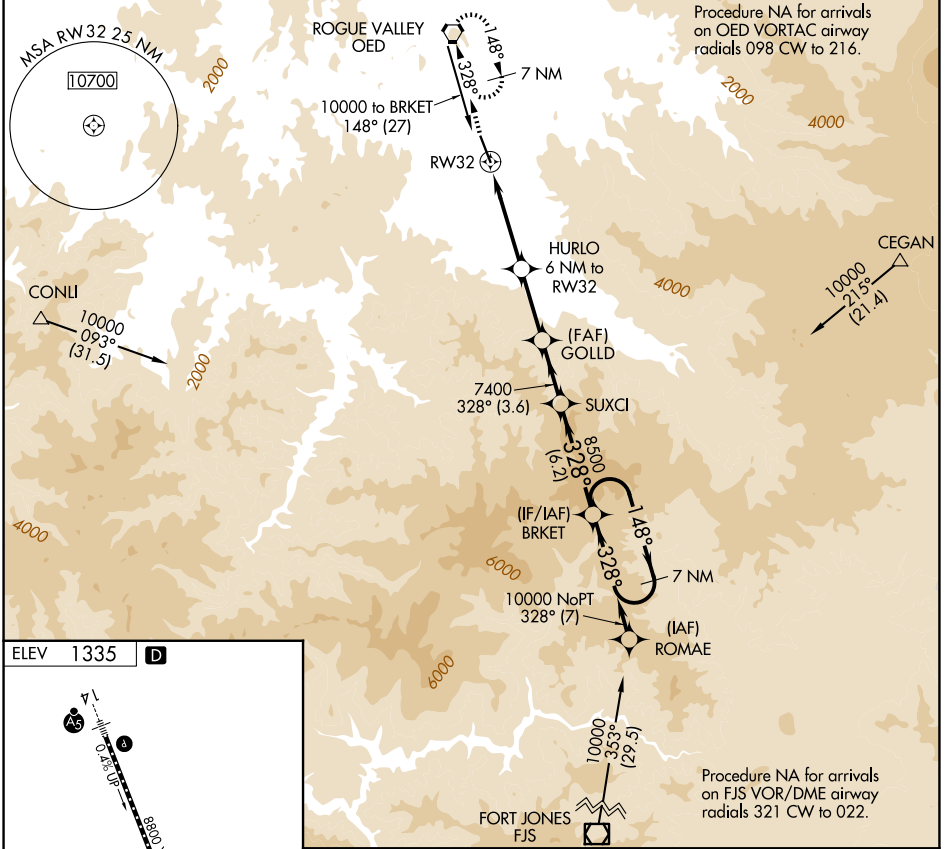

APP CRS 328°	Rwy Ldg TDZE Apt Elev	N/A N/A 1335
------------------------	-----------------------------	---

RNAV (GPS)-D

ROGUE VALLEY INTL/MEDFORD (MFR)

RNP APCH.		MISSED APPROACH: Climb to 7800 direct OED VORTAC and hold, continue climb-in-hold to 7800.	

ATIS 127.25	CASCADE APP CON * 124.3 379.9	MEDFORD TOWER * 119.4 (CTAF) 257.8	GND CON 121.8	UNICOM 122.95
-----------------------	---	--	-------------------------	-------------------------

CATEGORY	A	B	C	D
CIRCLING	3600-1¼ 2265 (2300-1¼)	3600-1½ 2265 (2300-1½)	3600-3	2265 (2300-3)

NW-1, 11 JUN 2026 to 09 JUL 2026

NW-1, 11 JUN 2026 to 09 JUL 2026