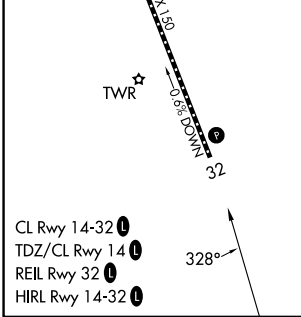

APP CRS 328°	Rwy Ldg TDZE Apt Elev	N/A N/A 1335
------------------------	-----------------------------	---

RNAV (GPS)-D

ROGUE VALLEY INTL/MEDFORD (MFR)

RNP APCH.		MISSED APPROACH: Climb to 7800 direct OED VORTAC and hold, continue climb-in-hold to 7800.	

ATIS 127.25	CASCADE APP CON * 124.3 379.9	MEDFORD TOWER * 119.4 (CTAF) 257.8	GND CON 121.8	UNICOM 122.95
-----------------------	---	--	-------------------------	-------------------------

CATEGORY	A	B	C	D
CIRCLING	3600-1¼ 2265 (2300-1¼)	3600-1½ 2265 (2300-1½)	3600-3	2265 (2300-3)