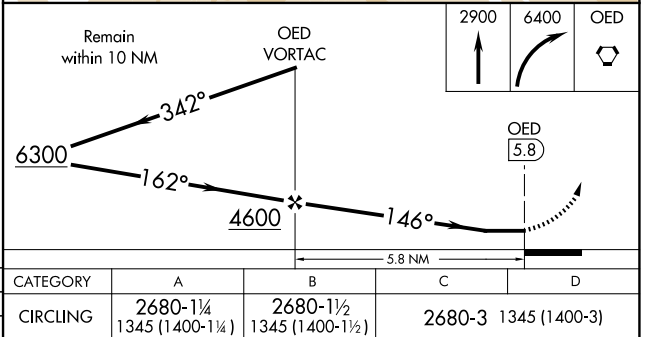

VORTAC OED 113.6 Chan 83	APP CRS 146°	Rwy Ldg TDZE Apt Elev N/A N/A 1335

VOR-A

ROGUE VALLEY INTL/MEDFORD (MFR)

⚠ If local altimeter setting not received, procedure NA.
⚠ Circling NA for Cats C and D northeast of Rwy 14-32.
⚠ -2°C

MISSED APPROACH: Climb to 2900 then climbing right turn to 6400 direct OED VORTAC and hold, continue climb-in-hold to 6400.

ATIS 127.25	CASCADE APP CON * 124.3 379.9	MEDFORD TOWER * 119.4 (CTAF) 257.8	GND CON 121.8	UNICOM 122.95

NW-1, 11 JUN 2026 to 09 JUL 2026

NW-1, 11 JUN 2026 to 09 JUL 2026