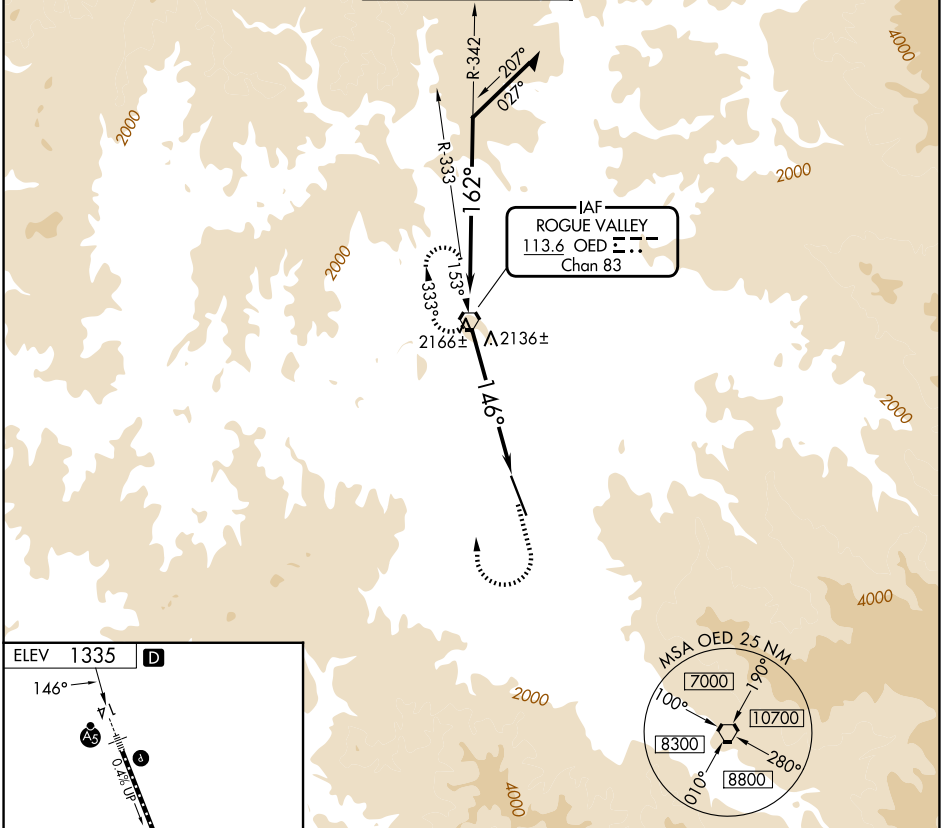

VORTAC OED <b>113.6</b> Chan <b>83</b>	APP CRS <b>146°</b>	Rwy Ldg TDZE Apt Elev <b>N/A</b> <b>N/A</b> <b>1335</b>
--	------------------------	--

# VOR-A

ROGUE VALLEY INTL/MEDFORD (MFR)

**⚠** If local altimeter setting not received, procedure NA.  
**⚠** Circling NA for Cats C and D northeast of Rwy 14-32.  
**⚠** -2°C

MISSED APPROACH: Climb to 2900 then climbing right turn to 6400 direct OED VORTAC and hold, continue climb-in-hold to 6400.

NW-1, 11 JUN 2026 to 09 JUL 2026

NW-1, 11 JUN 2026 to 09 JUL 2026