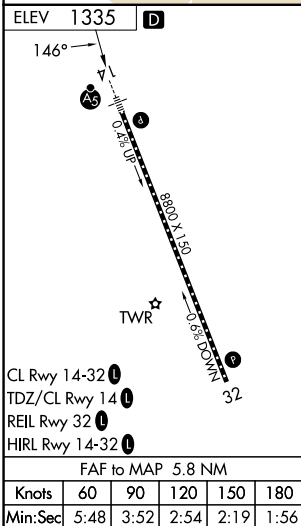

VORTAC OED 113.6 Chan 83	APP CRS 146°	Rwy Ldg TDZE Apt Elev N/A N/A 1335

VOR-A

ROGUE VALLEY INTL/MEDFORD (MFR)

⚠ If local altimeter setting not received, procedure NA.
⚠ Circling NA for Cats C and D northeast of Rwy 14-32.
⚠ -2°C

MISSED APPROACH: Climb to 2900 then climbing right turn to 6400 direct OED VORTAC and hold, continue climb-in-hold to 6400.

ATIS 127.25	CASCADE APP CON * 124.3 379.9	MEDFORD TOWER * 119.4 (CTAF) 257.8	GND CON 121.8	UNICOM 122.95

NW-1, 11 JUN 2026 to 09 JUL 2026

NW-1, 11 JUN 2026 to 09 JUL 2026