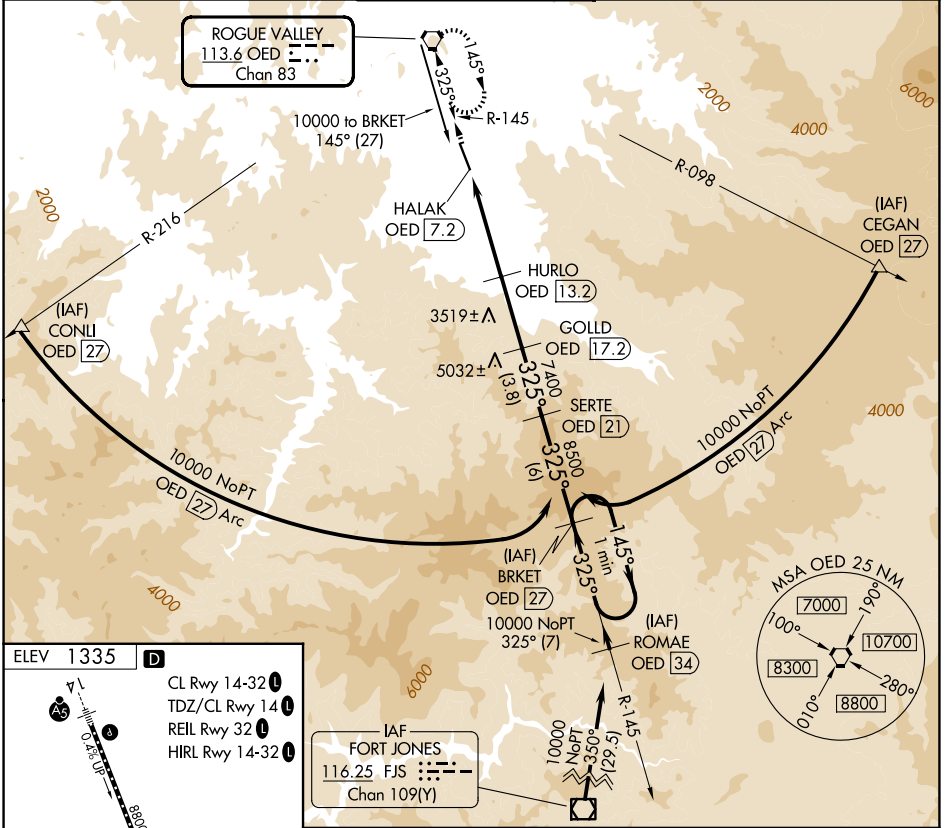

# VOR/DME-C

## ROGUE VALLEY INTL/MEDFORD (MFR)

**V** Circling NA for Cats C and D northeast of Rwy 14-32.

**A** -2°C

**MISSED APPROACH:** Climb to 7600 direct OED VORTAC and hold, continue climb-in-hold to 7600.

ATIS <b>127.25</b>	CASCADE APP CON * <b>124.3 379.9</b>	MEDFORD TOWER * <b>119.4 (CTAF) 257.8</b>	GND CON <b>121.8</b>	UNICOM <b>122.95</b>
-----------------------	---	--	-------------------------	-------------------------

ELEV 1335 **D**

- CL Rwy 14-32
- TDZ/CL Rwy 14
- REIL Rwy 32
- HIRL Rwy 14-32

CATEGORY	A	B	C	D
CIRCLING	3600-1¼ 2265 (2300-1¼)	3600-1½ 2265 (2300-1½)	3600-3	2265 (2300-3)

NW-1, 11 JUN 2026 to 09 JUL 2026

NW-1, 11 JUN 2026 to 09 JUL 2026