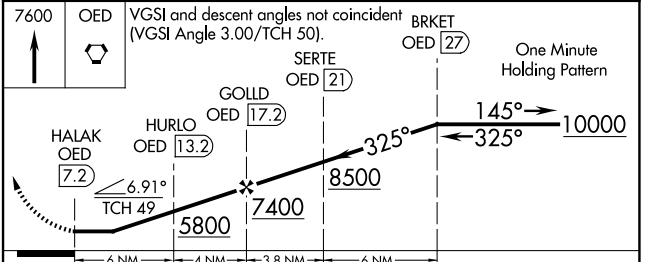

## ROGUE VALLEY INTL/MEDFORD (MFR)

**V** Circling NA for Cats C and D northeast of Rwy 14-32.

**A** -2°C

**MISSED APPROACH:** Climb to 7600 direct OED VORTAC and hold, continue climb-in-hold to 7600.

ATIS <b>127.25</b>	CASCADE APP CON * <b>124.3 379.9</b>	MEDFORD TOWER * <b>119.4 (CTAF) 257.8</b>	GND CON <b>121.8</b>	UNICOM <b>122.95</b>
-----------------------	---	--	-------------------------	-------------------------

ELEV 1335 **D**

- CL Rwy 14-32
- TDZ/CL Rwy 14
- REIL Rwy 32
- HIRL Rwy 14-32

CATEGORY	A	B	C	D
CIRCLING	3600-1¼ 2265 (2300-1¼)	3600-1½ 2265 (2300-1½)	3600-3	2265 (2300-3)

NW-1, 11 JUN 2026 to 09 JUL 2026