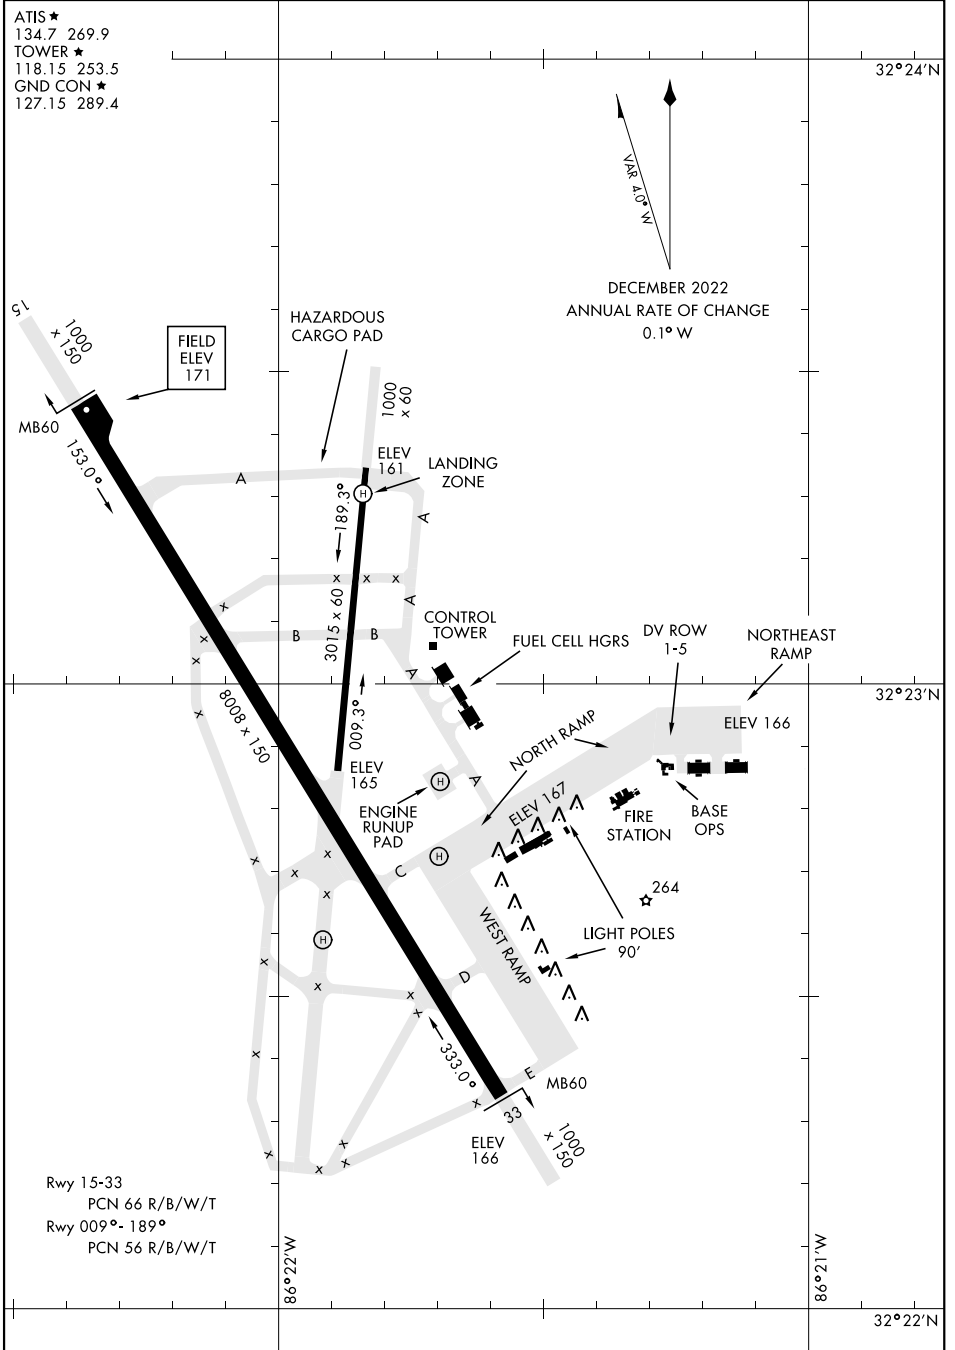

AIRPORT DIAGRAM

[USAF]

MAXWELL AFB (KMXF)

MONTGOMERY, ALABAMA

ATIS ★
 134.7 269.9
 TOWER ★
 118.15 253.5
 GND CON ★
 127.15 289.4

32°24'N

DECEMBER 2022
 ANNUAL RATE OF CHANGE
 0.1° W

SE-4, 11 JUN 2026 to 09 JUL 2026

SE-4, 11 JUN 2026 to 09 JUL 2026

32°23'N

32°22'N

Rwy 15-33
 PCN 66 R/B/W/T
 Rwy 009°- 189°
 PCN 56 R/B/W/T

AIRPORT DIAGRAM

MONTGOMERY, ALABAMA
MAXWELL AFB (KMXF)