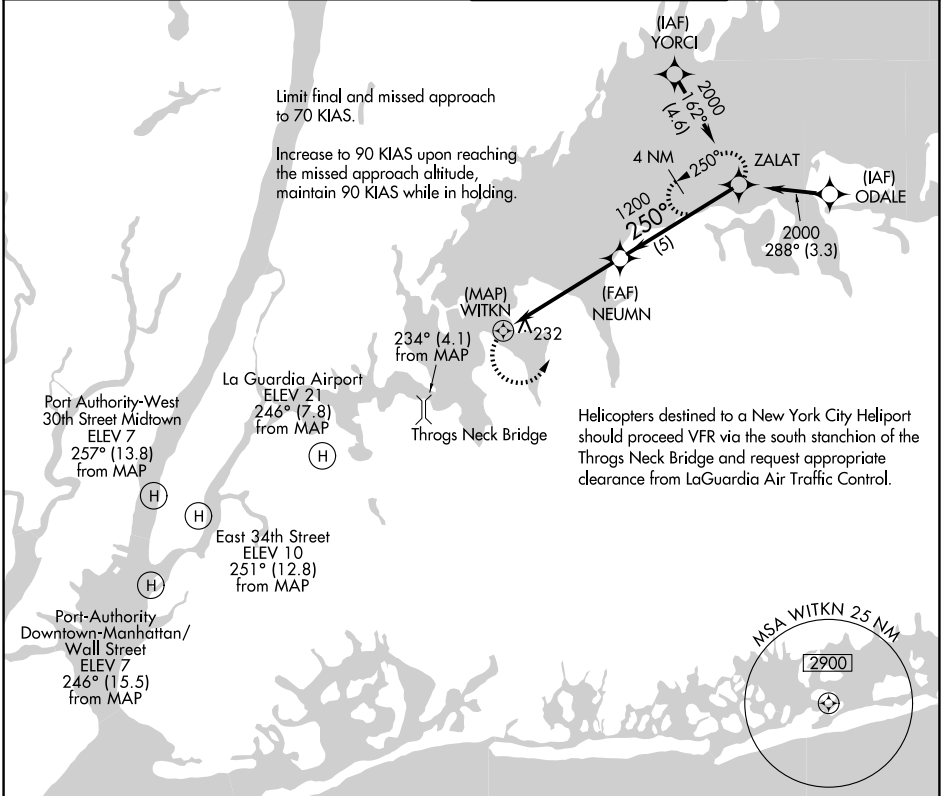

APP CRS 250°	Rwy Ldg Sfc Elev Apt Elev	N/A 129 N/A
------------------------	---------------------------------	--

COPTER RNAV (GPS) 250°

LAGUARDIA (L.G.A)

NA	DME/DME RNP-0.3 NA. Use LaGuardia altimeter setting.	MISSED APPROACH: Climbing left turn to 1240, then climb to 2000 direct ZALAT and hold. (Maintain heading 070° until 1240).
-----------	---	--

D-ATIS 125.95	NEW YORK APP CON 120.8 322.35	LAGUARDIA TOWER 118.7 322.35	GND CON 121.7 322.35
-------------------------	---	--	--------------------------------

NE-2, 11 JUN 2026 to 09 JUL 2026

NE-2, 11 JUN 2026 to 09 JUL 2026

CATEGORY	COPTER
LNAV MDA	520-¾ 391 (400-¾)