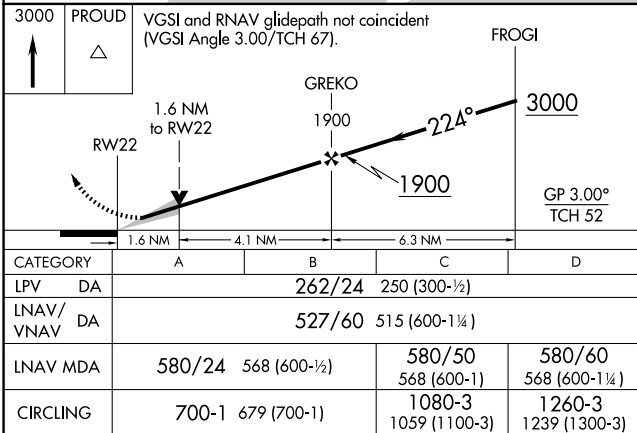

WAAS CH 70318 W22A	APP CRS 224°	Rwy Ldg TDZE 12 Apt Elev 21	7002
--	------------------------	---	-------------

RNAV (GPS) Y RWY 22

LAGUARDIA (LGA)

RNP APCH - GPS.	ALSF-1	MISSED APPROACH: Climb to 3000 direct PROUD and hold, continue climb-in-hold to 3000.
▼ For uncompensated Baro-VNAV systems, LNAV/VNAV NA below -11°C or above 54°C. Circling NA northwest of Rwy 4 and southwest of Rwy 13.		

D-ATIS 125.95	NEW YORK APP CON 120.8 322.35	LAGUARDIA TOWER 118.7 322.35	GND CON 121.7 322.35
-------------------------	---	--	--------------------------------

NE-2, 11 JUN 2026 to 09 JUL 2026

NE-2, 11 JUN 2026 to 09 JUL 2026