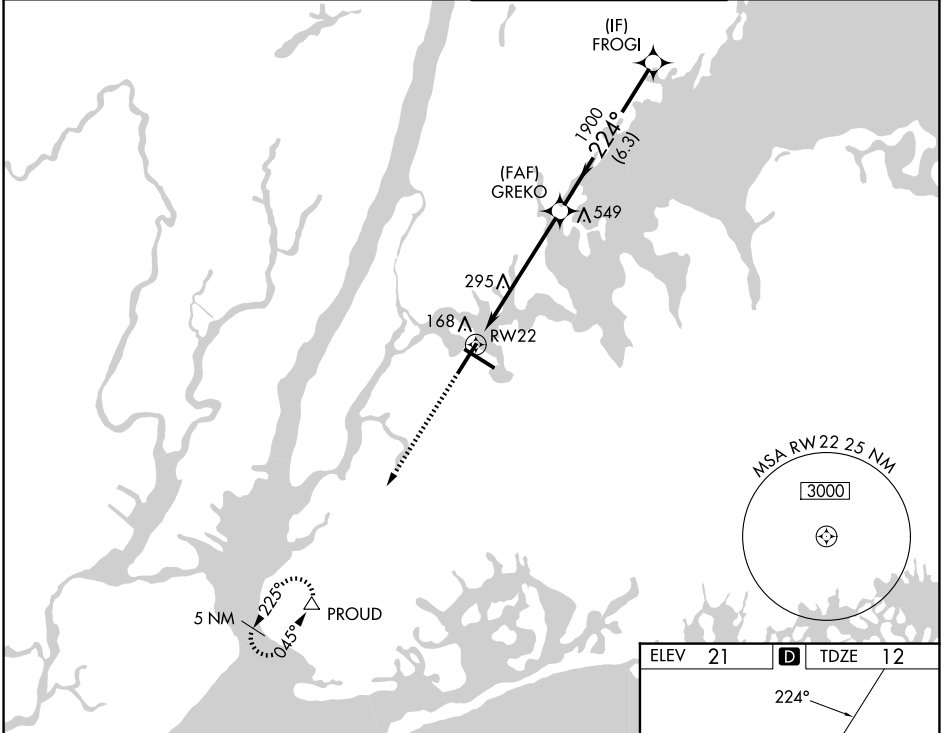

WAAS CH 70318 W22A	APP CRS 224°	Rwy Ldg TDZE 12 Apt Elev 21	7002
--	------------------------	---	-------------

RNAV (GPS) Y RWY 22

LAGUARDIA (LGA)

RNP APCH - GPS.	ALSF-1	MISSED APPROACH: Climb to 3000 direct PROUD and hold, continue climb-in-hold to 3000.
▼ For uncompensated Baro-VNAV systems, LNAV/VNAV NA below -11°C or above 54°C. Circling NA northwest of Rwy 4 and southwest of Rwy 13.		

D-ATIS 125.95	NEW YORK APP CON 120.8 322.35	LAGUARDIA TOWER 118.7 322.35	GND CON 121.7 322.35
-------------------------	---	--	--------------------------------

NE-2, 11 JUN 2026 to 09 JUL 2026

NE-2, 11 JUN 2026 to 09 JUL 2026