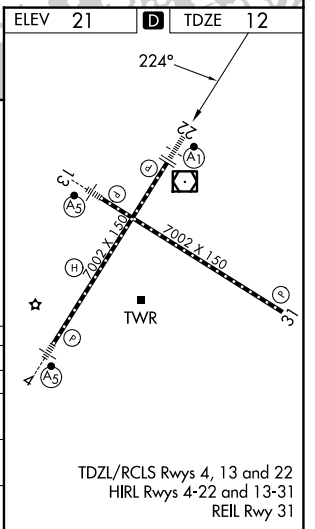

WAAS CH 70318 W22A	APP CRS 224°	Rwy Ldg TDZE 12 Apt Elev 21	7002
--	------------------------	---	-------------

RNAV (GPS) Y RWY 22

LAGUARDIA (LGA)

RNP APCH - GPS.	ALSF-1	MISSED APPROACH: Climb to 3000 direct PROUD and hold, continue climb-in-hold to 3000.
▼ For uncompensated Baro-VNAV systems, LNAV/VNAV NA below -11°C or above 54°C. Circling NA northwest of Rwy 4 and southwest of Rwy 13.		

D-ATIS 125.95	NEW YORK APP CON 120.8 322.35	LAGUARDIA TOWER 118.7 322.35	GND CON 121.7 322.35
-------------------------	---	--	--------------------------------

NE-2, 11 JUN 2026 to 09 JUL 2026

NE-2, 11 JUN 2026 to 09 JUL 2026