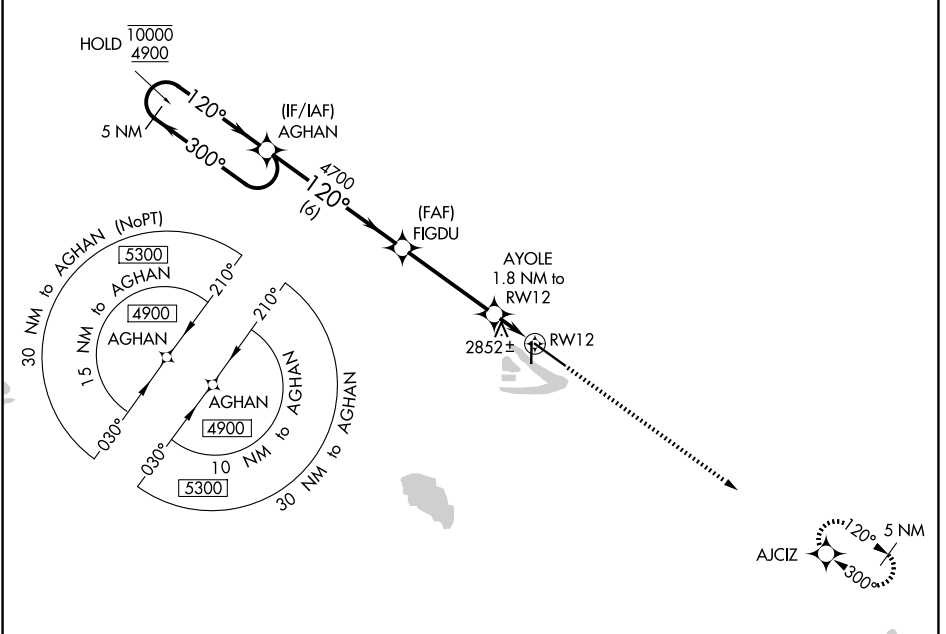

WAAS CH 50434 W12A	APP CRS 120°	Rwy Ldg TDZE Apt Elev	8001 2777 2777
--	------------------------	-----------------------------	---

RNAV (GPS) RWY 12

NORTH PLATTE RGNL/LEE BIRD FLD (LBF)

RNP APCH-GPS.	For uncompensated Baro-VNAV systems, LNAV/VNAV NA below -23°C or above 52°C.	MISSED APPROACH: Climb to 4700 direct AJCIZ and hold.
---------------	--	---

ASOS 118.425	DENVER CENTER 132.7 226.675	UNICOM 123.0 (CTAF) 0
------------------------	---------------------------------------	---------------------------------

ELEV 2777	D	TDZE 2777
-----------	----------	-----------

CATEGORY	A	B	C	D
LPV DA	2977-3/4 200 (200-3/4)			
LNAV/VNAV DA	3027-3/4 250 (300-3/4)			
LNAV MDA	3120-1 343 (400-1)			
CIRCLING	3280-1	3340-1	3420-1 3/4	3560-2 1/2
	503 (600-1)	563 (600-1)	643 (700-1 1/4)	783 (800-2 1/2)

- HIRL Rwy 12-30
- REIL Rwy 35
- MIRL Rwy 17-35

NC-2, 11 JUN 2026 to 09 JUL 2026

NC-2, 11 JUN 2026 to 09 JUL 2026