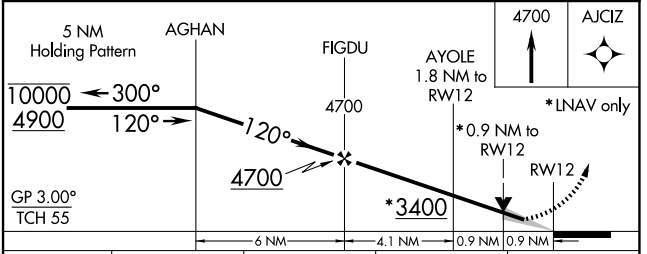

WAAS CH 50434 W12A	APP CRS 120°	Rwy Ldg TDZE Apt Elev	8001 2777 2777
--	------------------------	-----------------------------	---

RNAV (GPS) RWY 12

NORTH PLATTE RGNL/LEE BIRD FLD (LBF)

RNP APCH-GPS.	For uncompensated Baro-VNAV systems, LNAV/VNAV NA below -23°C or above 52°C.	MISSED APPROACH: Climb to 4700 direct AJCIZ and hold.
---------------	--	---

ASOS 118.425	DENVER CENTER 132.7 226.675	UNICOM 123.0 (CTAF) 0
------------------------	---------------------------------------	---------------------------------

ELEV 2777	D	TDZE 2777
-----------	----------	-----------

CATEGORY	A	B	C	D
LPV DA	2977-3/4 200 (200-3/4)			
LNAV/VNAV DA	3027-3/4 250 (300-3/4)			
LNAV MDA	3120-1 343 (400-1)			
CIRCLING	3280-1	3340-1	3420-1 3/4	3560-2 1/2
	503 (600-1)	563 (600-1)	643 (700-1 1/4)	783 (800-2 1/2)