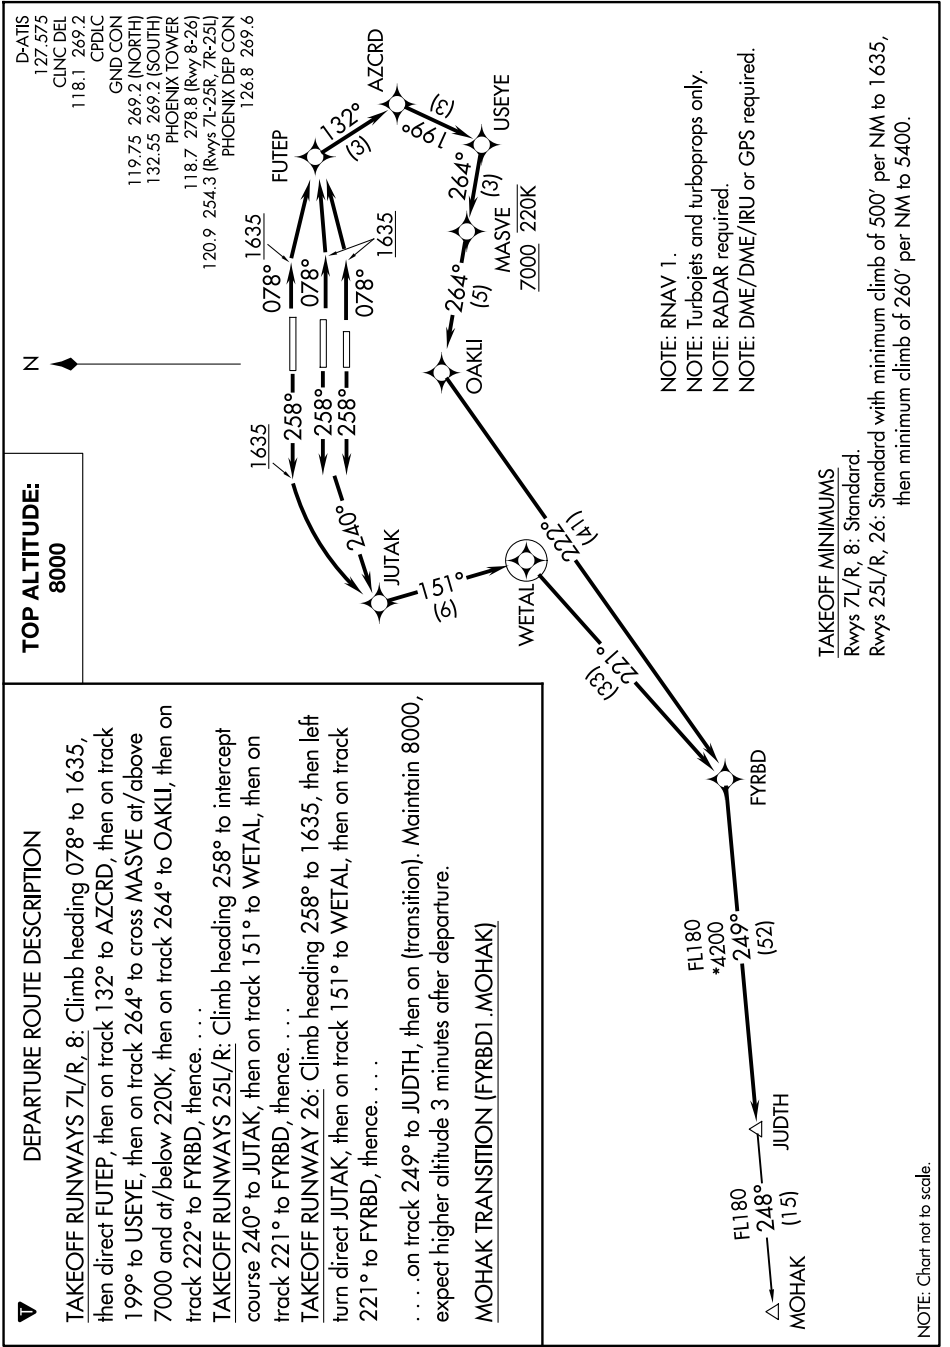

FYRBD ONE DEPARTURE (RNAV)

AL-322 (FAA)

PHOENIX SKY HARBOR INTL (PHX)
PHOENIX, ARIZONA

SW-4, 11 JUN 2026 to 09 JUL 2026

FYRBD ONE DEPARTURE (RNAV)

PHOENIX, ARIZONA
PHOENIX SKY HARBOR INTL (PHX)

SW-4, 11 JUN 2026 to 09 JUL 2026

NOTE: Chart not to scale.