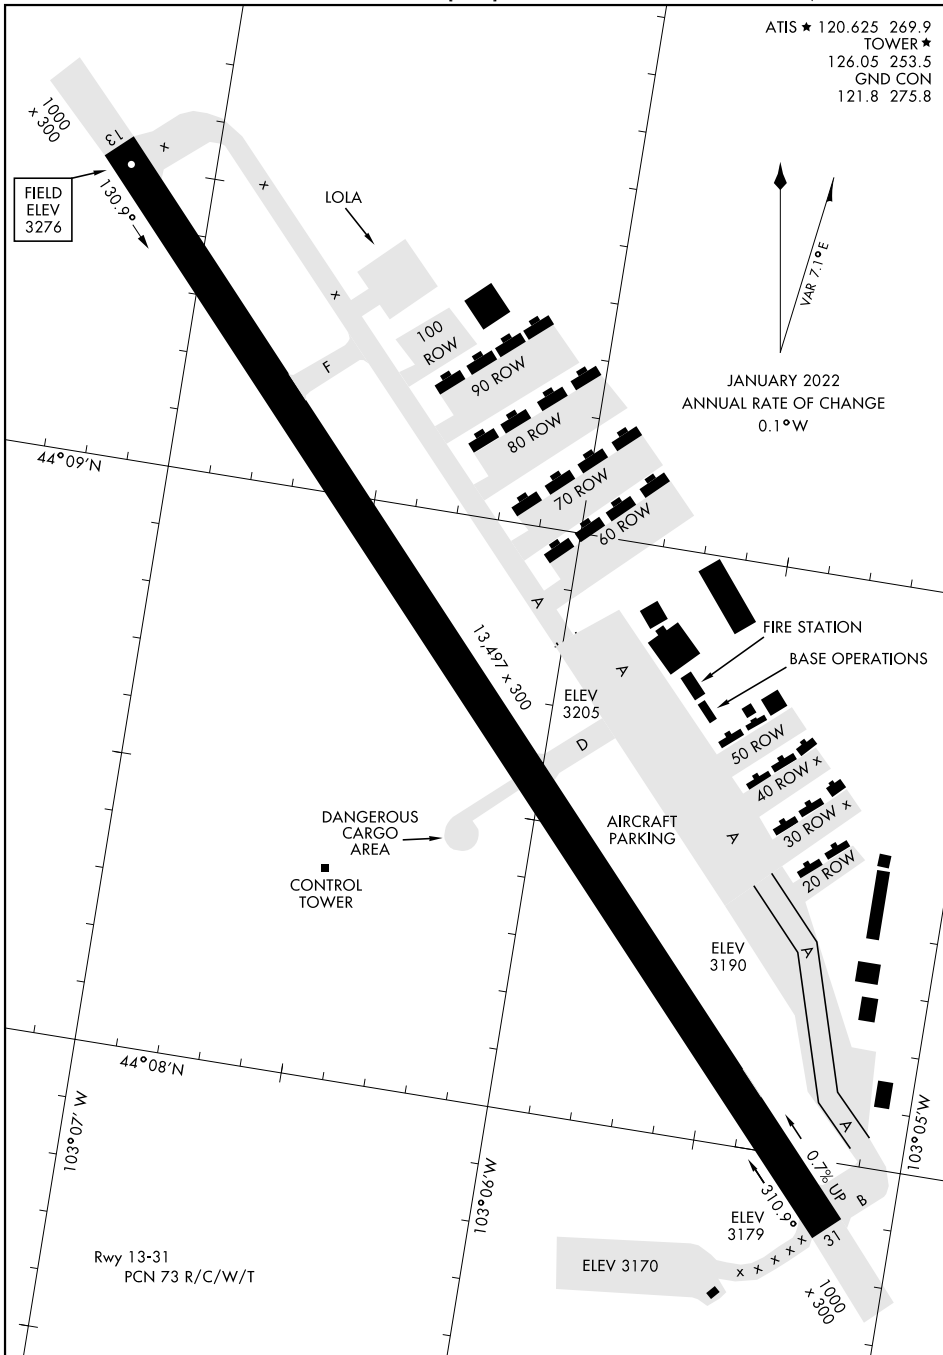

# AIRPORT DIAGRAM

[USAF]

ELLSWORTH AFB (KRCA)

RAPID CITY, SOUTH DAKOTA

ATIS ★	120.625	269.9
TOWER ★	126.05	253.5
GND CON	121.8	275.8

JANUARY 2022  
ANNUAL RATE OF CHANGE  
0.1°W

NC-1, 11 JUN 2026 to 09 JUL 2026

NC-1, 11 JUN 2026 to 09 JUL 2026

# AIRPORT DIAGRAM

RAPID CITY, SOUTH DAKOTA  
ELLSWORTH AFB (KRCA)