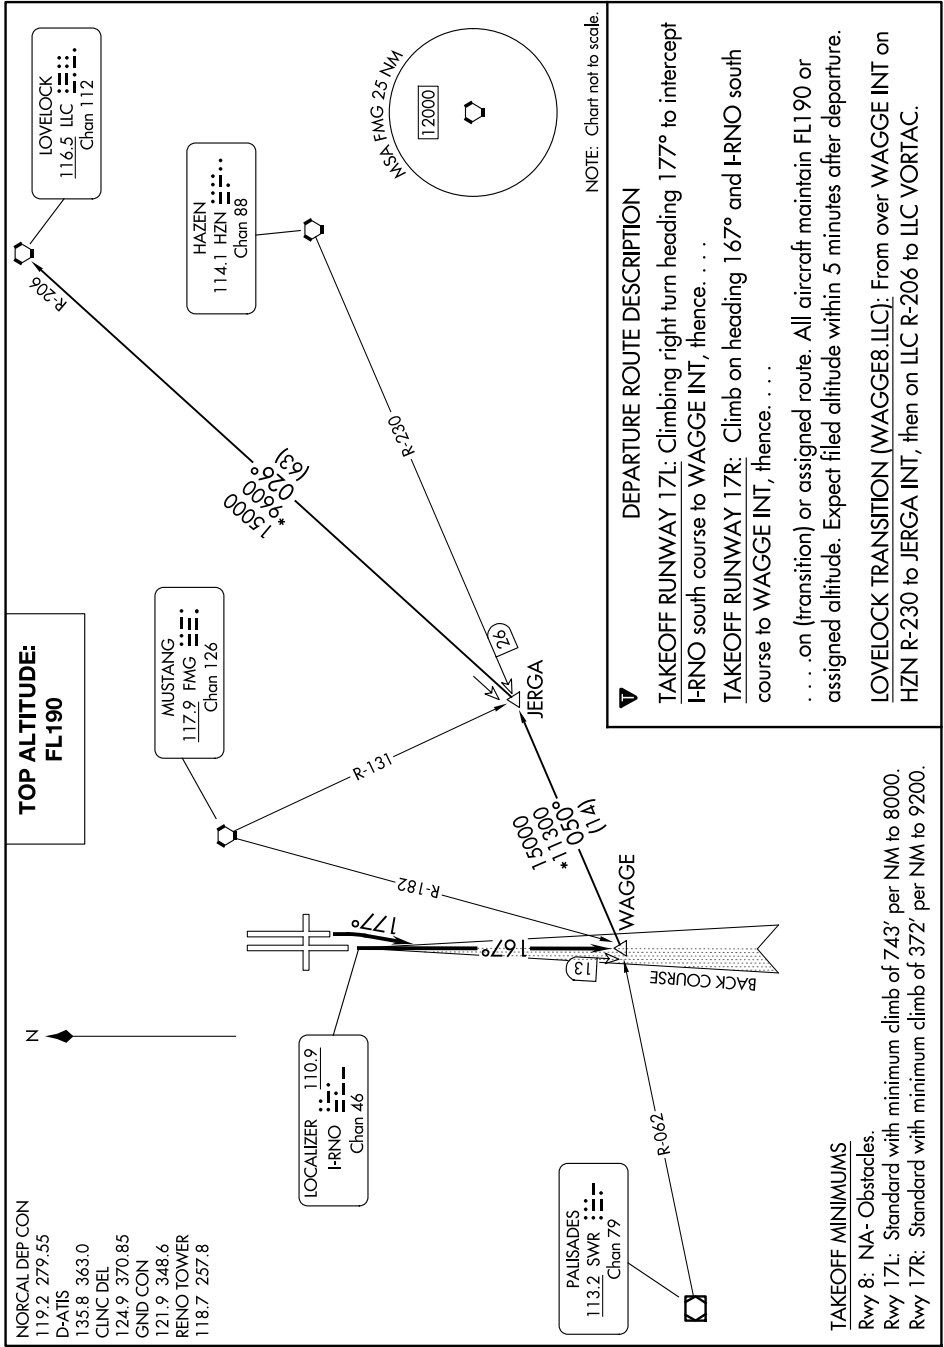

WAGGE EIGHT DEPARTURE

AL-346 (FAA)

RENO/TAHOE INTL (RNO)
RENO, NEVADA

SW-4, 11 JUN 2026 to 09 JUL 2026

SW-4, 11 JUN 2026 to 09 JUL 2026