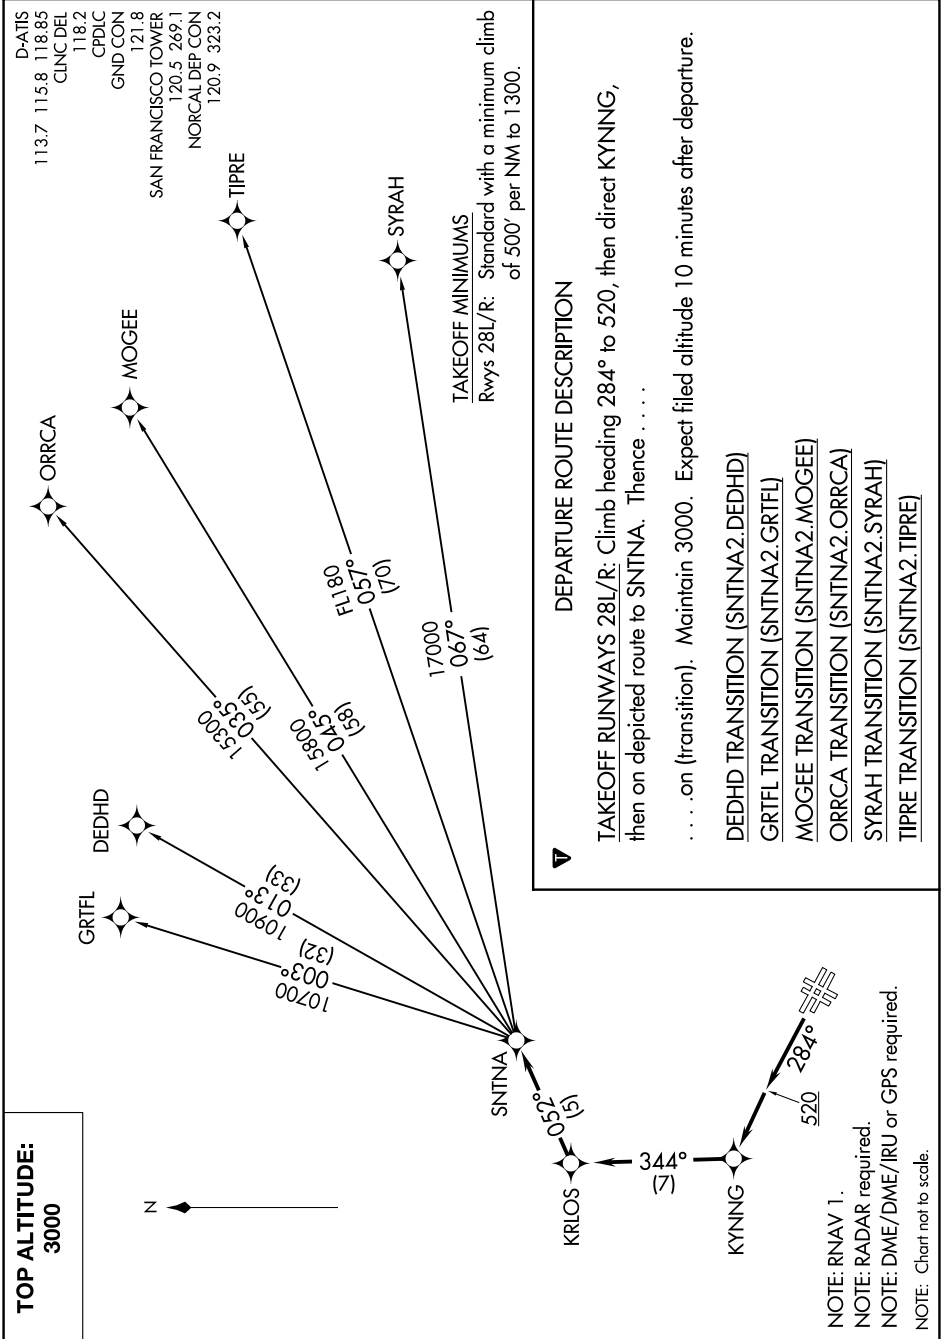

(SNTNA2.SNTNA) 17341

# SNTNA TWO DEPARTURE (RNAV)

AL-375 (FAA)

SAN FRANCISCO INTL (SFO)  
SAN FRANCISCO, CALIFORNIA

SW-2, 11 JUN 2026 to 09 JUL 2026

SW-2, 11 JUN 2026 to 09 JUL 2026

# SNTNA TWO DEPARTURE (RNAV)

(SNTNA2.SNTNA) 25JUN15

SAN FRANCISCO, CALIFORNIA  
SAN FRANCISCO INTL (SFO)