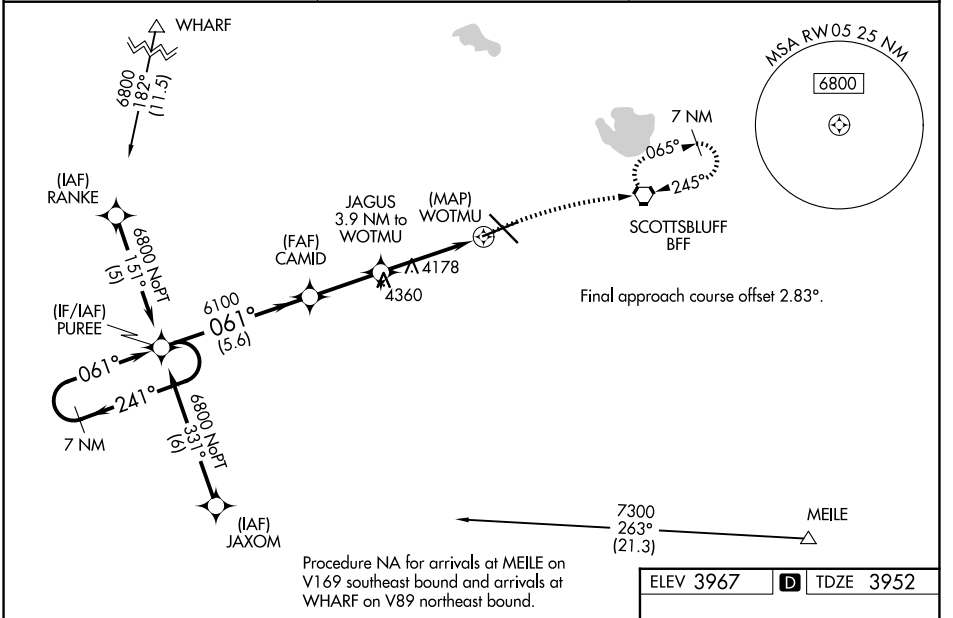

WAAS CH 93506 W05A	APP CRS 061°	Rwy Ldg TDZE Apt Elev	8002 3952 3967
--	------------------------	-----------------------------	---

RNAV (GPS) RWY 5

SCOTTSBLUFF/WESTERN NEBRASKA RGNL/WM B HEILIG FLD (BTF)

RNP APCH.

⚠ Baro-VNAV NA when using Alliance altimeter setting. For uncompensated Baro-VNAV systems, LNAV/VNAV NA below -22°C (-7°F) or above 51°C (124°F). When local altimeter setting not received, use Alliance altimeter setting and increase all DA 91 feet and all MDA 100 feet; increase LPV all Cats visibility 3/8 mile, LNAV/VNAV all Cats visibility 1/4 mile, LNAV Cats C/D visibility 1/4 mile, Circling Cat C visibility 1/2 mile and Cat D visibility 1/4 mile.

⚠ MISSED APPROACH: Climb to 4400 then climbing right turn to 6900 direct BFF VORTAC and hold, continue climb-in-hold to 6900.

ASOS 121.025	DENVER CENTER 127.95 338.2	UNICOM 123.0 (CTAF) 0
------------------------	--------------------------------------	---------------------------------

HIRL Rwy 12-30 **0**
MIRL Rwy 5-23 **0**

NC-2, 11 JUN 2026 to 09 JUL 2026

NC-2, 11 JUN 2026 to 09 JUL 2026