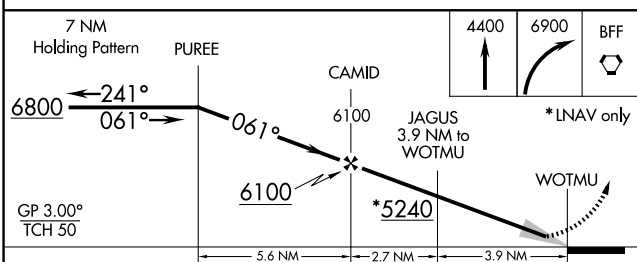

RNP APCH.

⚠ Baro-VNAV NA when using Alliance altimeter setting. For uncompensated Baro-VNAV systems, LNAV/VNAV NA below -22°C (-7°F) or above 51°C (124°F). When local altimeter setting not received, use Alliance altimeter setting and increase all DA 91 feet and all MDA 100 feet; increase LPV all Cats visibility 3/8 mile, LNAV/VNAV all Cats visibility 1/4 mile, LNAV Cats C/D visibility 1/4 mile, Circling Cat C visibility 1/2 mile and Cat D visibility 1/4 mile.

⚠ MISSED APPROACH: Climb to 4400 then climbing right turn to 6900 direct BFF VORTAC and hold, continue climb-in-hold to 6900.

ASOS 121.025	DENVER CENTER 127.95 338.2	UNICOM 123.0 (CTAF) 0
------------------------	--------------------------------------	---------------------------------