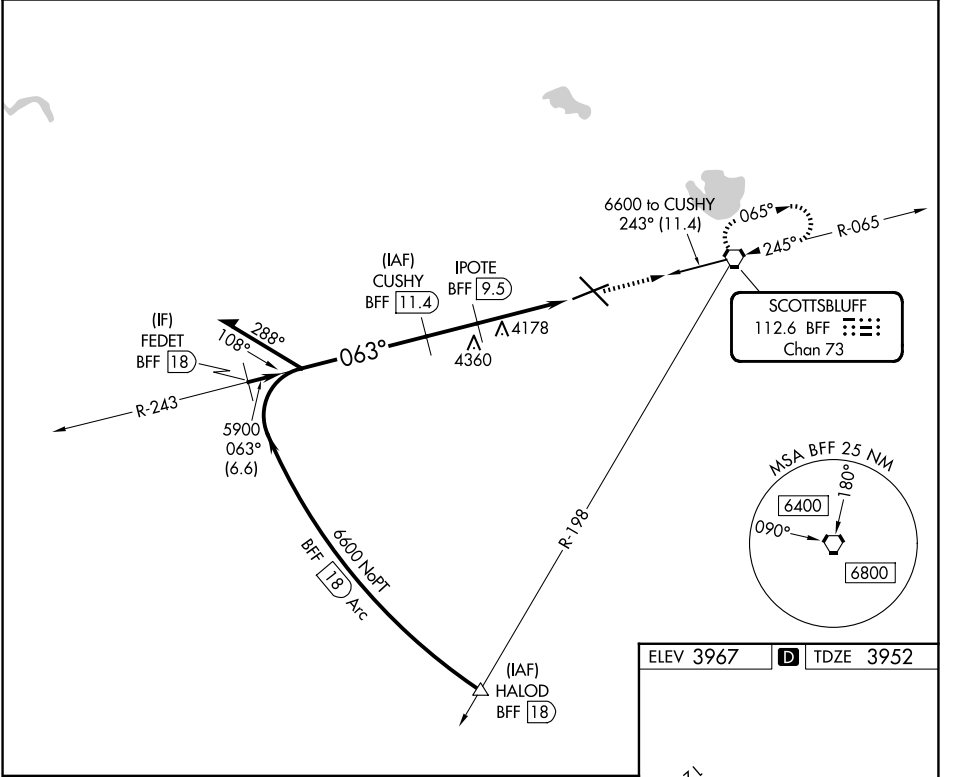

VORTAC BFF 112.6 Chan 73	APP CRS 063°	Rwy Ldg TDZE Apt Elev	8002 3952 3967
---------------------------------------	------------------------	-----------------------------	---

VOR/DME RWY 5
SCOTTSLUFF/WESTERN NEBRASKA RGNL/WM B HEILIG FLD (B'F'F')

⚠ When local altimeter setting not received, use Alliance altimeter setting: increase all MDAs 100 feet and visibility Cats C and D ½ SM.

MISSED APPROACH: Climb to 6600 direct BFF VORTAC and hold, continue climb-in-hold to 6600.

ASOS 121.025	DENVER CENTER 127.95 338.2	UNICOM 123.0 (CTAF) 📻
------------------------	--------------------------------------	--

NC-2, 11 JUN 2026 to 09 JUL 2026

NC-2, 11 JUN 2026 to 09 JUL 2026

ELEV 3967	D TDZE 3952
-----------	--------------------

CATEGORY	A	B	C	D
S-5	4480-1 528 (600-1)		4480-1½ 528 (600-1½)	4480-1¾ 528 (600-1¾)
CIRCLING	4500-1 533 (600-1)		4560-1½ 593 (600-1½)	4740-2½ 773 (800-2½)

HIRL Rwy 12-30 **📻**
MIRL Rwy 5-23 **📻**