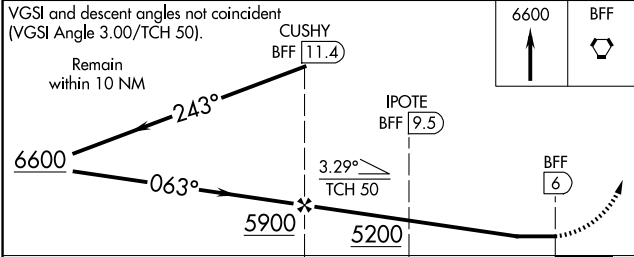

⚠ When local altimeter setting not received, use Alliance altimeter setting: increase all MDAs 100 feet and visibility Cats C and D ½ SM.

MISSED APPROACH: Climb to 6600 direct BFF VORTAC and hold, continue climb-in-hold to 6600.

ASOS 121.025	DENVER CENTER 127.95 338.2	UNICOM 123.0 (CTAF) 📻
------------------------	--------------------------------------	--

NC-2, 11 JUN 2026 to 09 JUL 2026

NC-2, 11 JUN 2026 to 09 JUL 2026

ELEV 3967	D TDZE 3952
-----------	--------------------