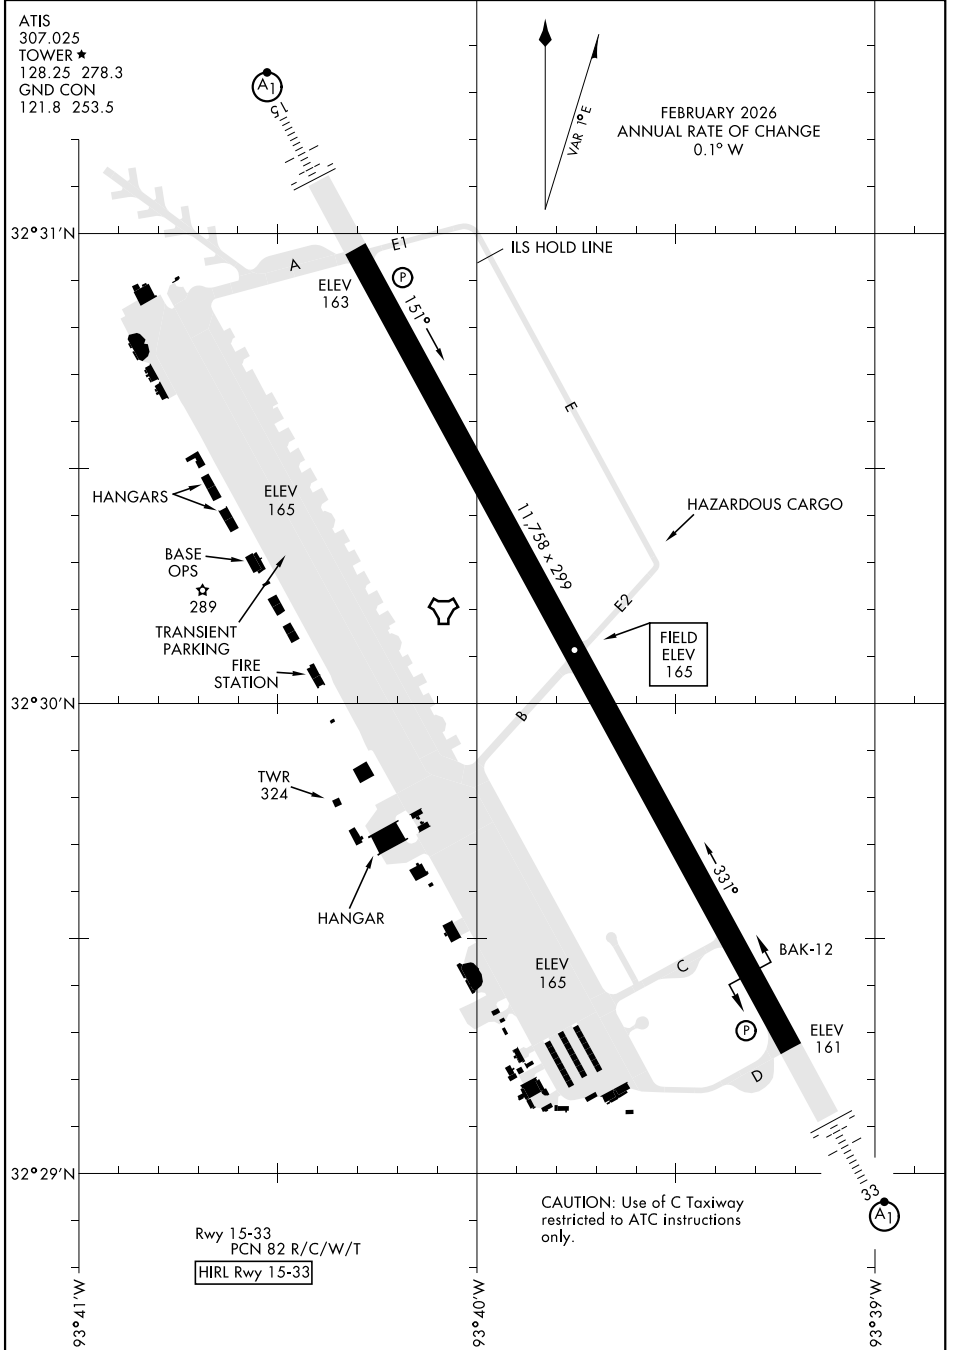

AIRPORT DIAGRAM

[USAF]

BARKSDALE AFB (KBAD)

BOSSIER CITY, LOUISIANA

ATIS
 307.025
 TOWER ★
 128.25 278.3
 GND CON
 121.8 253.5

FEBRUARY 2026
 ANNUAL RATE OF CHANGE
 0.1° W

SC-4, 11 JUN 2026 to 09 JUL 2026

SC-4, 11 JUN 2026 to 09 JUL 2026

Rwy 15-33
 PCN 82 R/C/W/T
 HIRL Rwy 15-33

CAUTION: Use of C Taxiway
 restricted to ATC instructions
 only.

AIRPORT DIAGRAM

BOSSIER CITY, LOUISIANA

BARKSDALE AFB (KBAD)