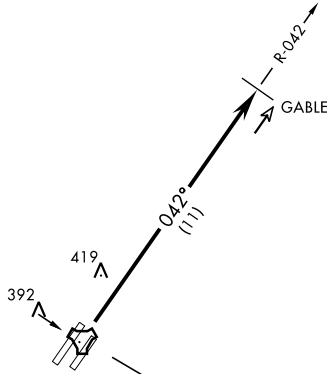

GABLE-FOUR DEPARTURE (GABLE4.GABLE)

SHAW AFB (KSSC)
SUMTER, SOUTH CAROLINA

[USAF]

ATIS ★ 132.125 270.1
TOWER ★
126.65 254.25
DEP CON ★
125.4 318.1
JACKSONVILLE CENTER
124.7 298.9

△ 1573

SHAW
Chan 38 SSC

RWY 4R, Terrain 0 ft inward of DER, 500 ft left of centerline, 236 ft MSL.

EMERG SAFE ALT 100 NM 3800

DEPARTURE ROUTE DESCRIPTION

TAKEOFF RWY 4R/L: Climbing to 2000, intercept SSC TACAN R-042 until SSC 11 DME, then as directed by ATC.

GABLE-FOUR DEPARTURE (GABLE4.GABLE)

Amdt 4

SUMTER, SOUTH CAROLINA
SHAW AFB (KSSC)