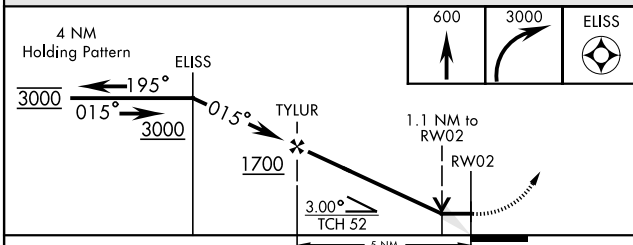

VALPARAISO DESTIN FT WALTON BEACH, FLORIDA

RNAV (GPS) RWY 2

APCH CRS	Rwy ldg	10,012
015°	TDZE	59
	Arpt Elev	84

[USAF] EGLIN AFB DESTIN FORT WALTON BEACH (KVPS)

RNP APCH- GPS	ALSIF-1	MISSED APPROACH: Climb to 600, then climbing right turn to 3000 direct ELISS and hold.
* When ALS inop, increase CAT AB RVR to 55 and vis to 1 mile, CAT CDE RVR to 60, vis to 1 1/8 miles.		

ATIS ★	APP CON	TOWER	GND CON	CLNC DEL
134.625 273.5	125.1 281.45 271°-089° 132.1 360.6 090°-270°	118.2 353.65	121.8 335.8	127.7 377.2

EMERG SAFE ALT 100 NM 3500

ELEV	84	TDZE	59
------	----	------	----

CATEGORY	A	B	C	D	E
LNAV MDA*	460/24	401 (400-34)	460/40	401 (400-34)	
CIRCLING	600-1	516 (600-1)	680-1 1/2 596 (600-1 1/2)	680-2 596 (600-2)	700-2 1/4 616 (700-2 1/4)