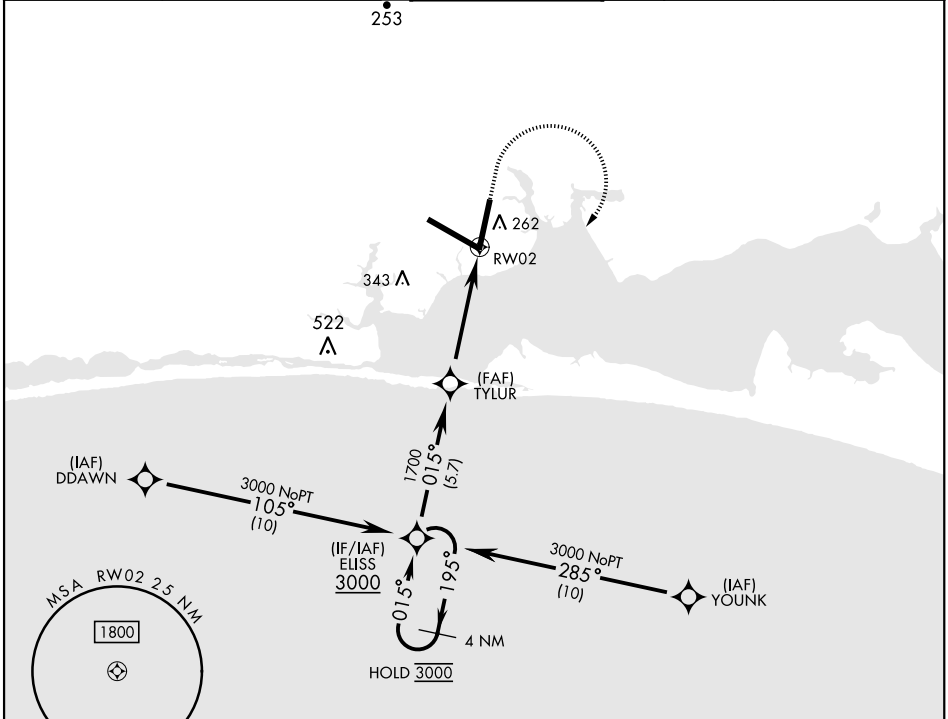

VALPARAISO DESTIN FT WALTON BEACH, FLORIDA

RNAV (GPS) RWY 2

APCH CRS	Rwy ldg	10,012
015°	TDZE	59
	Arpt Elev	84

[USAF] EGLIN AFB DESTIN FORT WALTON BEACH (KVPS)

RNP APCH- GPS	ALSIF-1	MISSED APPROACH: Climb to 600, then climbing right turn to 3000 direct ELISS and hold.
* When ALS inop, increase CAT AB RVR to 55 and vis to 1 mile, CAT CDE RVR to 60, vis to 1 1/8 miles.		

ATIS ★	APP CON	TOWER	GND CON	CLNC DEL
134.625 273.5	125.1 281.45 271°-089° 132.1 360.6 090°-270°	118.2 353.65	121.8 335.8	127.7 377.2

EMERG SAFE ALT 100 NM 3500

ELEV	84	TDZE	59
------	----	------	----

CATEGORY	A	B	C	D	E
LNAV MDA*	460/24	401 (400-34)	460/40	401 (400-34)	
CIRCLING	600-1	516 (600-1)	680-1 1/2 596 (600-1 1/2)	680-2 596 (600-2)	700-2 1/4 616 (700-2 1/4)

HIRL all rwys

VALPARAISO DESTIN FT WALTON BEACH, FLORIDA

EGLIN AFB DESTIN FORT WALTON BEACH (KVPS)

Amtd 1 16MAY24

30°29'N-86°32'W

RNAV (GPS) RWY 2

SE-3, 11 JUN 2026 to 09 JUL 2026

SE-3, 11 JUN 2026 to 09 JUL 2026