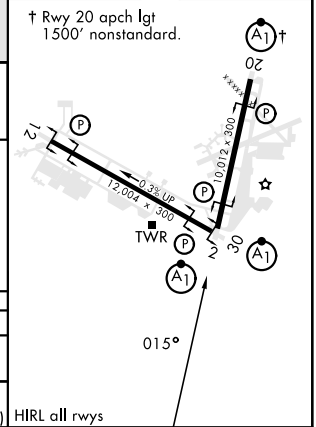

VALPARAISO DESTIN FT WALTON BEACH, FLORIDA

RNAV (GPS) RWY 2

APCH CRS	Rwy ldg	10,012
015°	TDZE	59
	Arpt Elev	84

[USAF] EGLIN AFB DESTIN FORT WALTON BEACH (KVPS)

RNP APCH- GPS	ALSIF-1	MISSED APPROACH: Climb to 600, then climbing right turn to 3000 direct ELISS and hold.
* When ALS inop, increase CAT AB RVR to 55 and vis to 1 mile, CAT CDE RVR to 60, vis to 1 1/8 miles.		

ATIS ★	APP CON	TOWER	GND CON	CLNC DEL
134.625 273.5	125.1 281.45 271°-089° 132.1 360.6 090°-270°	118.2 353.65	121.8 335.8	127.7 377.2

EMERG SAFE ALT 100 NM 3500

ELEV	84	TDZE	59
------	----	------	----

CATEGORY	A	B	C	D	E
LNAV MDA*	460/24	401 (400-34)	460/40	401 (400-34)	
CIRCLING	600-1	516 (600-1)	680-1 1/2 596 (600-1 1/2)	680-2 596 (600-2)	700-2 1/4 616 (700-2 1/4)

HIRL all rwys

VALPARAISO DESTIN FT WALTON BEACH, FLORIDA

EGLIN AFB DESTIN FORT WALTON BEACH (KVPS)

Amtd 1 16MAY24

30°29'N-86°32'W

RNAV (GPS) RWY 2

SE-3, 11 JUN 2026 to 09 JUL 2026

SE-3, 11 JUN 2026 to 09 JUL 2026