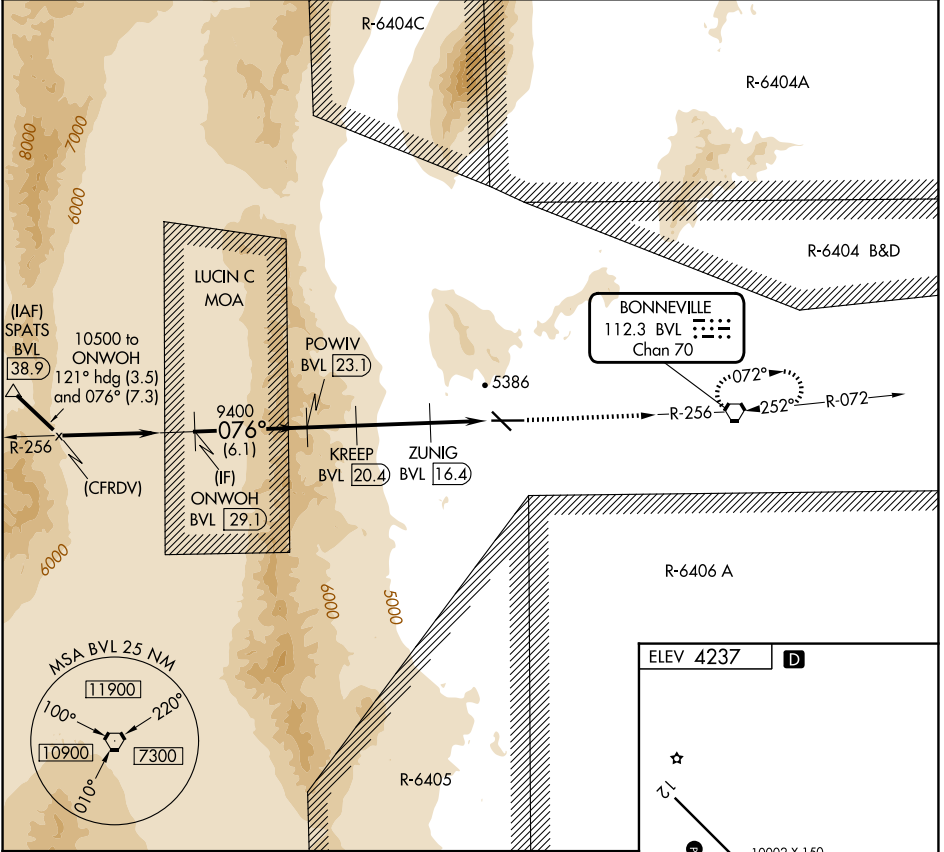

VORTAC BVL 112.3 Chan 70	APP CRS 076°	Rwy Ldg TDZE Apt Elev N/A N/A 4237
--	------------------------	--

VOR/DME-B
WENDOVER (ENV)

⚠ Circling NA north of Rwy 8-26.
❄ -12°C
 MISSED APPROACH: Climb to 9000 direct BVL VORTAC and hold, continue climb-in-hold to 9000.

AWOS-3PT 120.55	SALT LAKE CENTER 128.55 269.175	UNICOM 122.8 (CTAF)
---------------------------	---	-------------------------------

CATEGORY	A	B	C	D	E
CIRCLING	5500-1¼ 1263 (1300-1¼)	5500-1½ 1263 (1300-1½)	5500-3 263 (1300-3)	5700-3	1463 (1500-3)

REIL Rwy 8, 12, 26 and 30
 MIRL Rwy 8-26 and 12-30

SW-4, 11 JUN 2026 to 09 JUL 2026

SW-4, 11 JUN 2026 to 09 JUL 2026