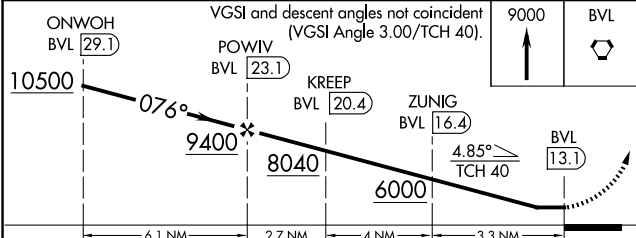

VORTAC BVL 112.3 Chan 70	APP CRS 076°	Rwy Ldg TDZE Apt Elev N/A N/A 4237
--	------------------------	--

VOR/DME-B
WENDOVER (ENV)

⚠ Circling NA north of Rwy 8-26.
❄ -12°C
 MISSED APPROACH: Climb to 9000 direct BVL VORTAC and hold, continue climb-in-hold to 9000.

AWOS-3PT 120.55	SALT LAKE CENTER 128.55 269.175	UNICOM 122.8 (CTAF)
---------------------------	---	-------------------------------

CATEGORY	A	B	C	D	E
CIRCLING	5500-1¼ 1263 (1300-1¼)	5500-1½ 1263 (1300-1½)	5500-3 263 (1300-3)	5700-3	1463 (1500-3)