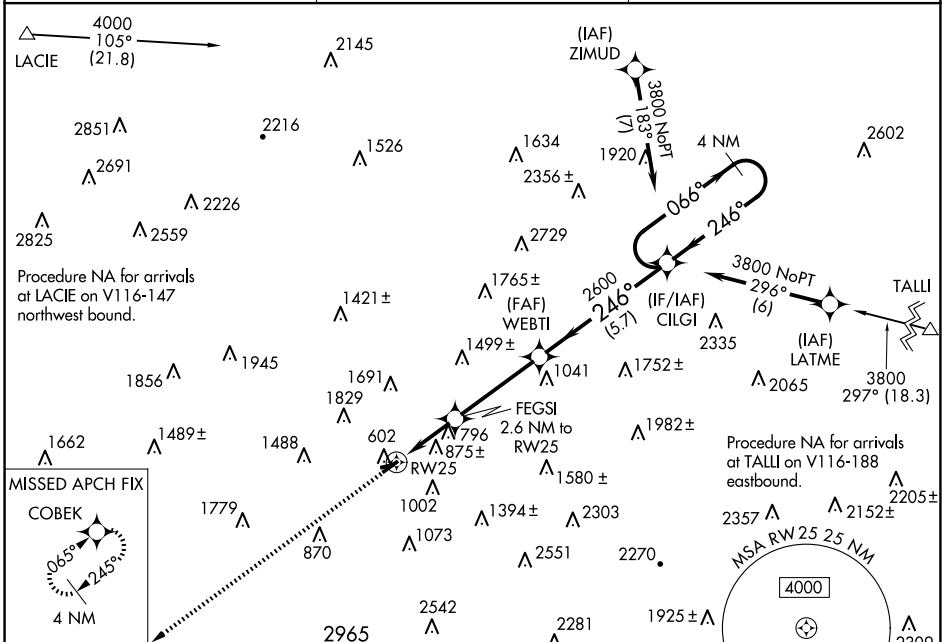

WAAS CH 45824 W25A	APP CRS 246°	Rwy Idg TDZE 544 Apt Elev 544	3375
----------------------------------------	------------------------	---------------------------------------------------	-------------

RNAV (GPS) RWY 25

WILKES-BARRE WYOMING VALLEY (WBW)

RNP APCH - GPS.

NA Circling NA to Rwy 9 and 27. Rwy 25 helicopter visibility reduction below 3/4 SM NA. Baro-VNAV NA. Use AVP altimeter setting. Circling NA NW of Rwy 7-25.

MISSED APPROACH:
Climb to 3700 direct COBEK and hold.

AVP ASOS 135.75	WILKES-BARRE APP CON 126.3 256.7	UNICOM 122.8 (CTAF)
---------------------------	--------------------------------------------	-------------------------------

NE-4, 11 JUN 2026 to 09 JUL 2026