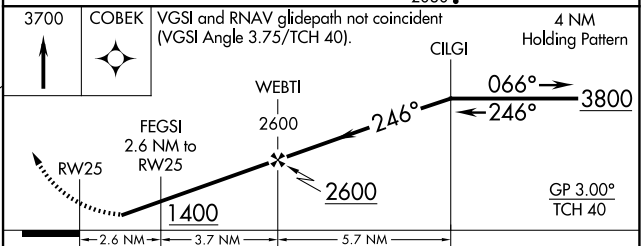

CATEGORY	A	B	C	D
LPV DA			NA	
LNAV/VNAV DA			NA	
LNAV MDA	1240-1	696 (700-1)		NA
CIRCLING	1320-1 776 (800-1)	1380-1 1/4 836 (900-1 1/4)		NA

NE-4, 11 JUN 2026 to 09 JUL 2026

NE-4, 11 JUN 2026 to 09 JUL 2026