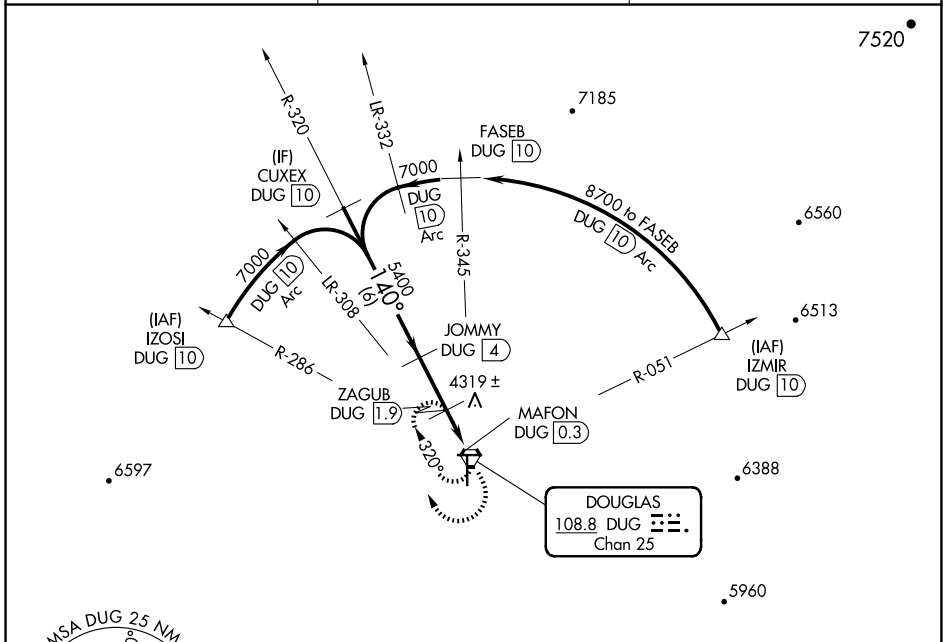

VORTAC DUG 108.8 Chan 25	APP CRS 140°	Rwy Ldg TDZE Apt Elev	6430 4125 4150
---------------------------------------	------------------------	-----------------------------	---

VOR/DME RWY 17

BISBEE DOUGLAS INTL (DUG)

<p>MISSED APPROACH: Climbing right turn to 8000 in DUG VORTAC holding pattern, continue climb-in-hold to 8000.</p>		
ASOS 119.275	ALBUQUERQUE CENTER 134.45 327.15	UNICOM 123.0 (CTAF)

CATEGORY	A	B	C	D
S-17	4580-1	455 (500-1)	4580-1 $\frac{3}{8}$	455 (500-1 $\frac{3}{8}$)
CIRCLING	4640-1 490 (500-1)	4660-1 510 (600-1)	4780-1 $\frac{3}{4}$ 630 (700-1 $\frac{3}{4}$)	5160-3 1010 (1100-3)

SW-4, 11 JUN 2026 to 09 JUL 2026

SW-4, 11 JUN 2026 to 09 JUL 2026